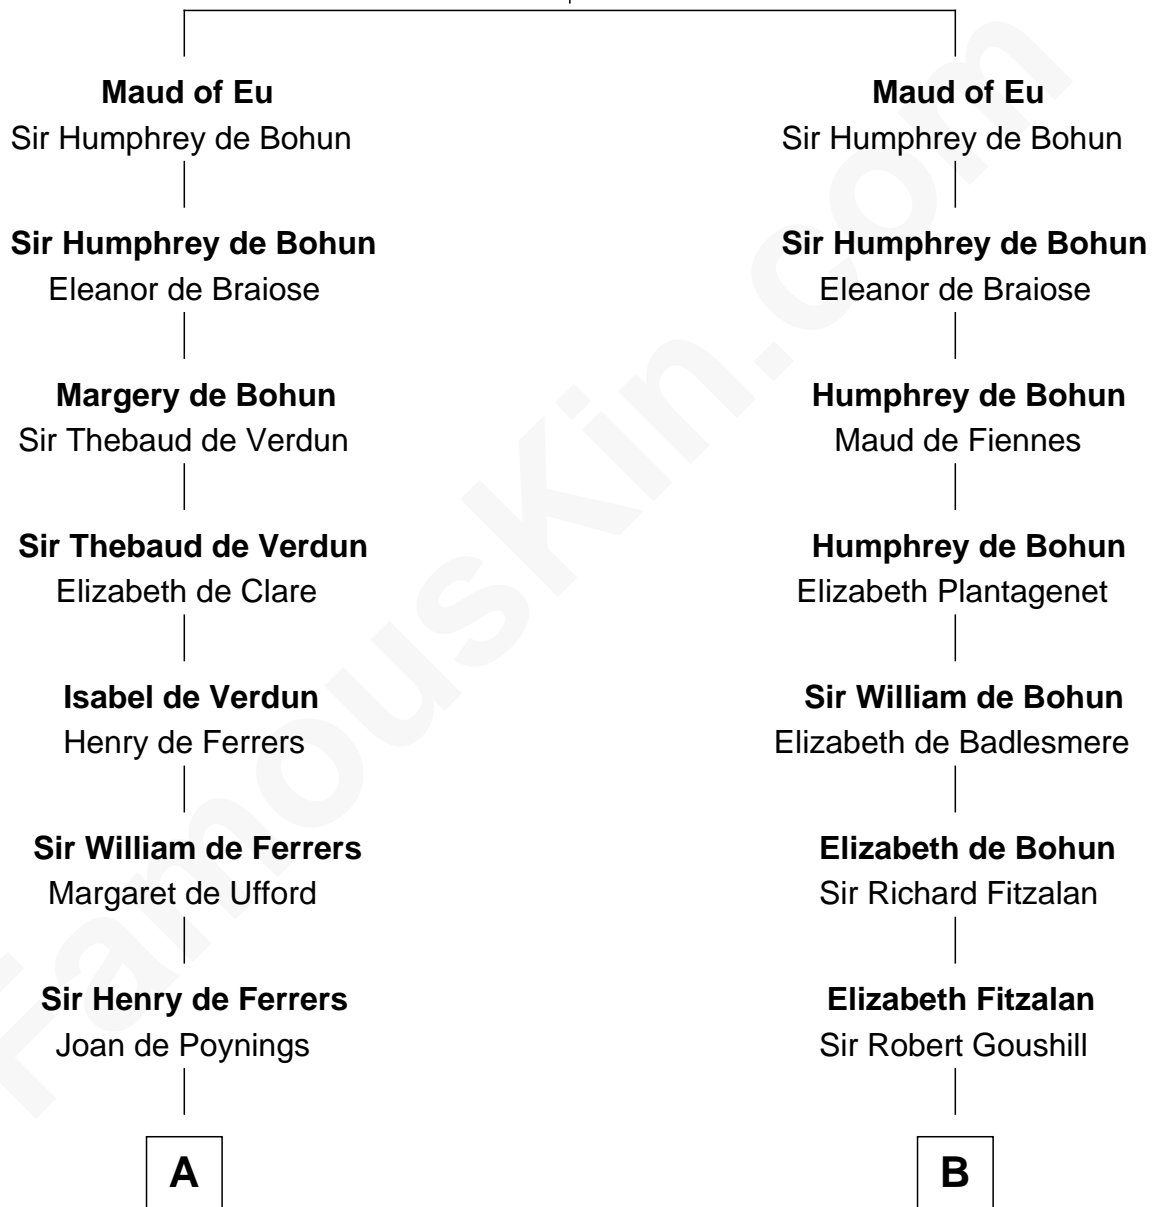

## Relationship Chart of

### Joseph Wharton

*Founder of the Wharton School of Business*

**18th cousin 3 times removed of**

**Thomas Sim Lee**

*2nd and 7th Governor of Maryland*

**Raoul de Lusgnan**

Alice de Eu

**C**

**Samuel Rodman**

Mary Willett

**Thomas Rodman**

Mary Borden

**Hannah Rodman**

Samuel Rowland Fisher

**Deborah Fisher**

William Wharton

**Joseph Wharton**

*Founder, Wharton School of Business*

**D**

**Thomas Lee**

Christiana Sim

**Thomas Sim Lee**

*2nd and 7th Governor of Maryland*

FamousKin.com