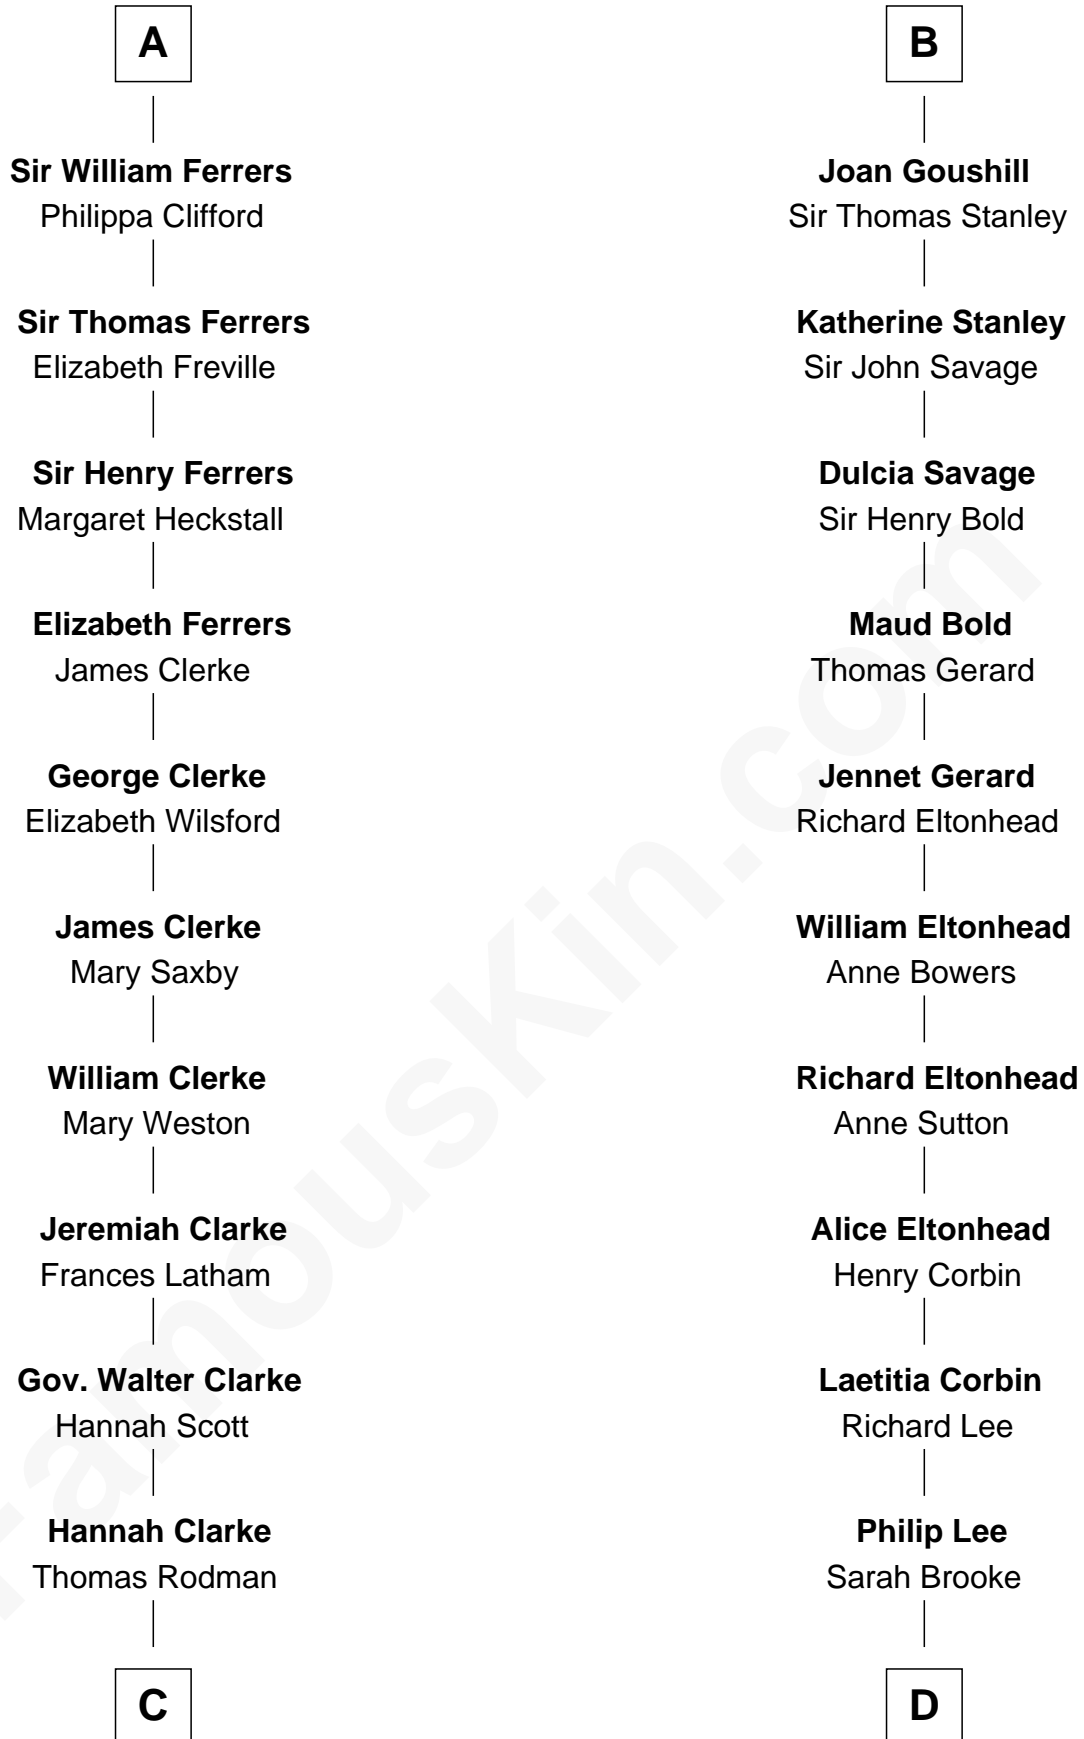

## Relationship Chart of

### Joseph Wharton

*Founder of the Wharton School of Business*

**18th cousin 3 times removed of**

**Thomas Sim Lee**

*2nd and 7th Governor of Maryland*

**Raoul de Lusgnan**

Alice de Eu

**C**

**Samuel Rodman**

Mary Willett

**Thomas Rodman**

Mary Borden

**Hannah Rodman**

Samuel Rowland Fisher

**Deborah Fisher**

William Wharton