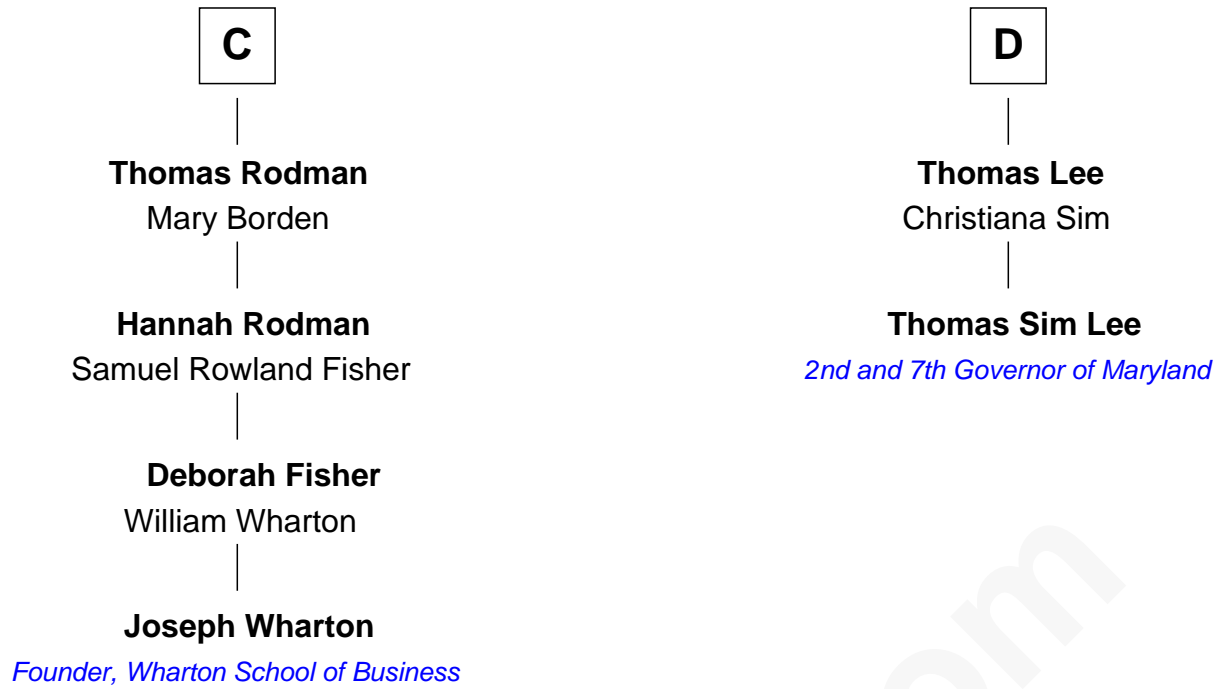

FamousKin.com

Relationship Chart of

Joseph Wharton

Founder of the Wharton School of Business

18th cousin 2 times removed of

Thomas Sim Lee

2nd and 7th Governor of Maryland

FamousKin.com