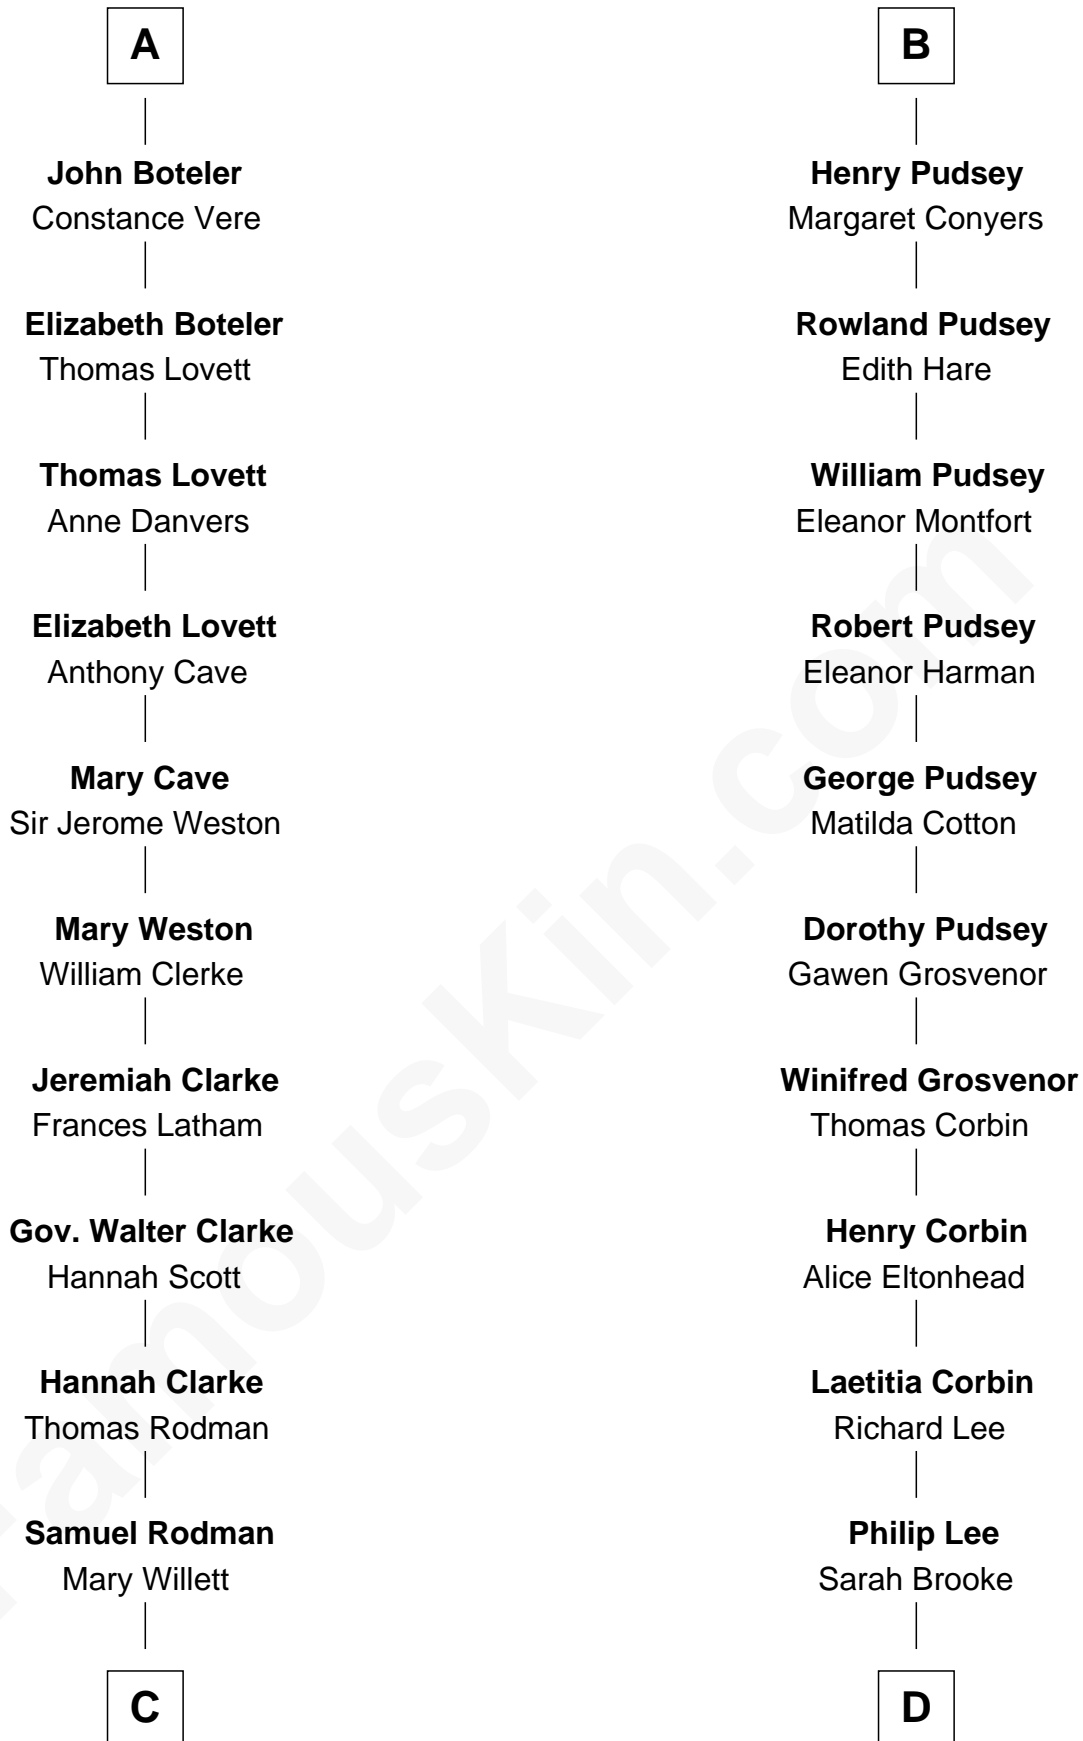

FamousKin.com

Relationship Chart of

Joseph Wharton

Founder of the Wharton School of Business

18th cousin 2 times removed of

Thomas Sim Lee

2nd and 7th Governor of Maryland

William de Odingsells

Ela FitzWalter

Ida de Odingsells
Sir Roger de Herdeburgh

Ela Herdeburgh
Sir William de Boteler

Ankaret le Boteler
John le Strange

Eleanor le Strange
Sir Reynold de Grey

Ida Grey
John Cokayne

Elizabeth Cokayne
Sir Philip le Boteler

Philip Boteler
Isabel Willoughby

A

Margaret de Oddingseles

Sir John de Grey

Sir John Grey
Avice Marmion

Sir Robert Grey
Lora de St. Quintin

Elizabeth Grey
Henry FitzHugh

Eleanor Fitzhugh
Sir Thomas Tunstall

Margaret Tunstall
Sir Ralph Pudsey

Sir John Pudsey
Grace Hamerton

B

FamousKin.com