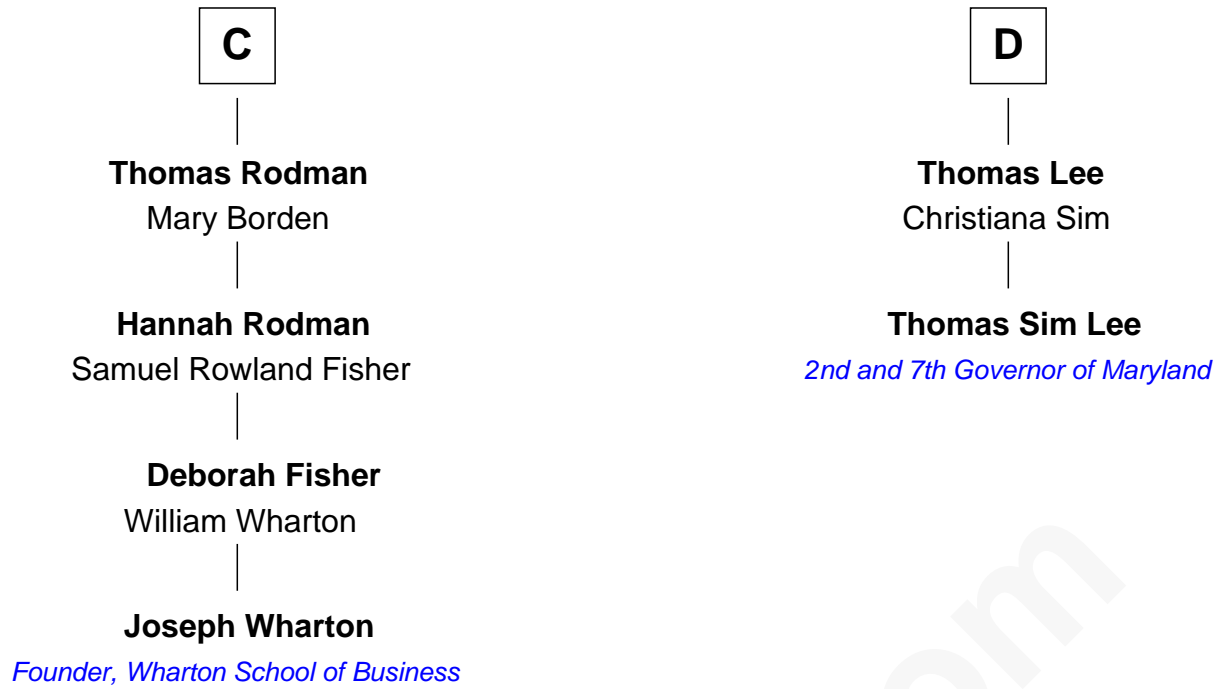

FamousKin.com