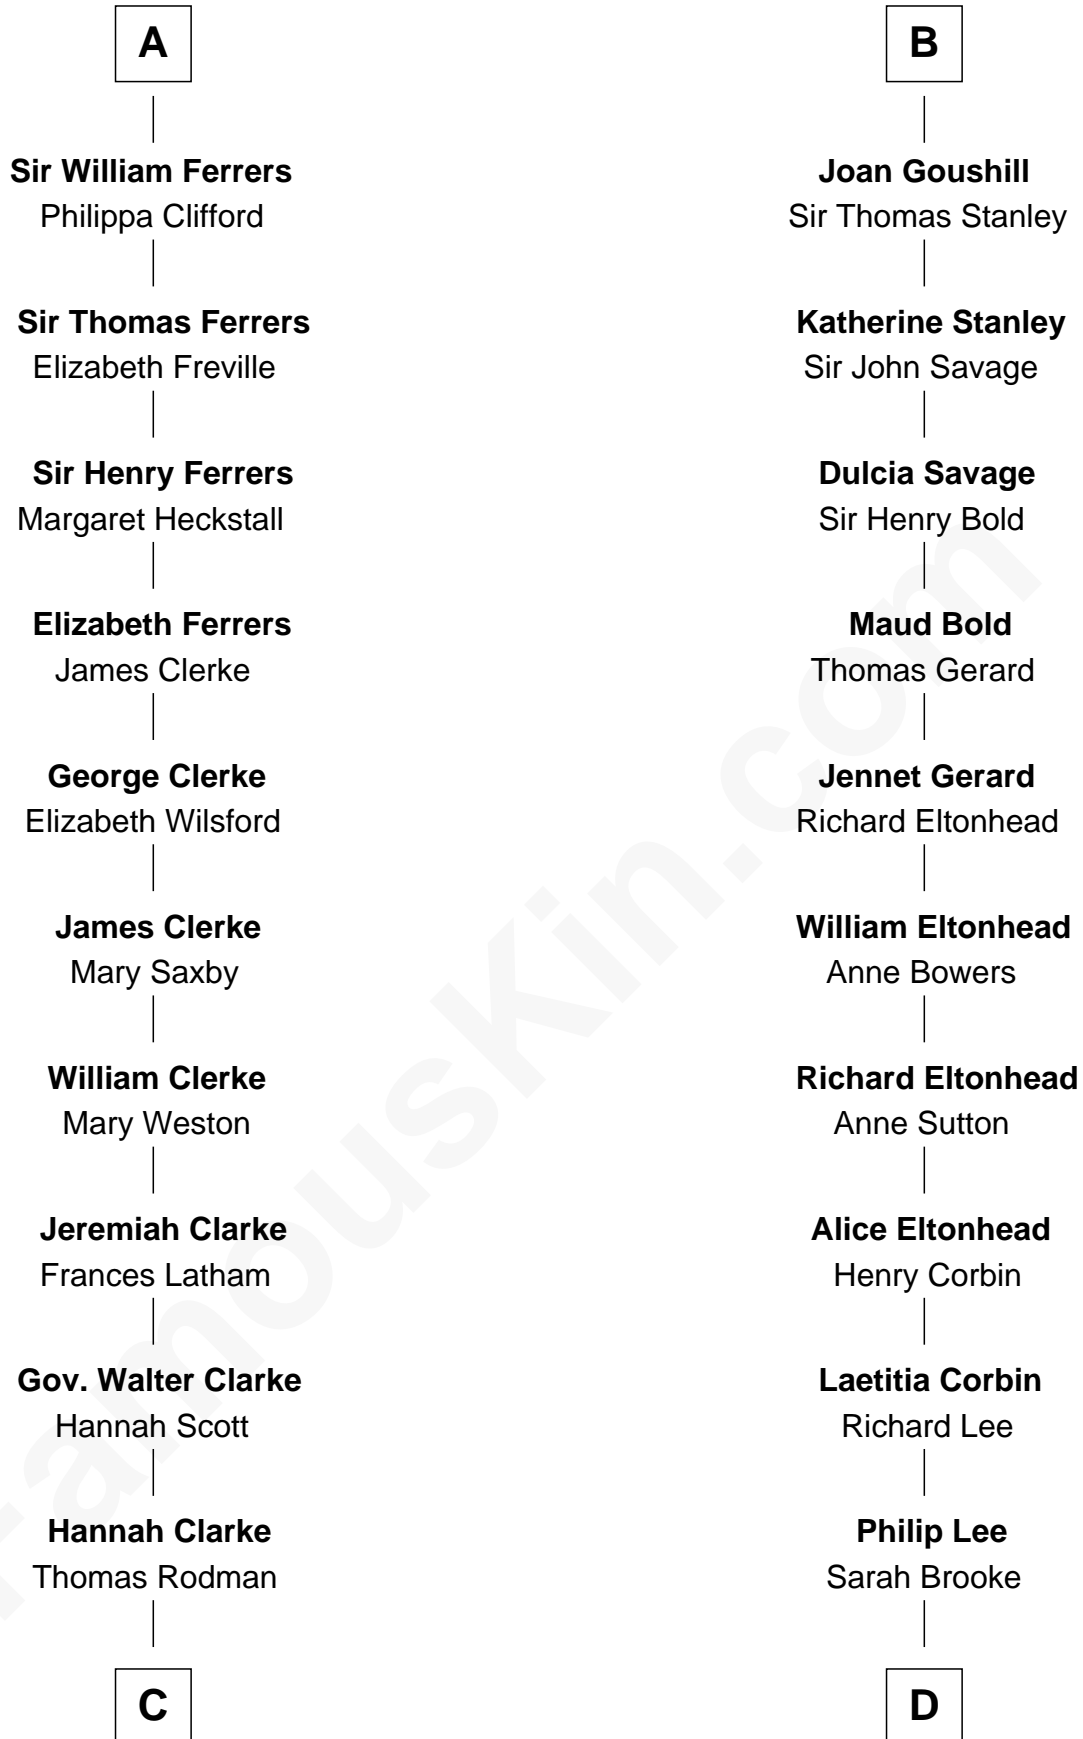

FamousKin.com

Relationship Chart of

Joseph Wharton

Founder of the Wharton School of Business

18th cousin 3 times removed of

Thomas Sim Lee

2nd and 7th Governor of Maryland

Reginald de Braiose

C

Samuel Rodman

Mary Willett

Thomas Rodman

Mary Borden

Hannah Rodman

Samuel Rowland Fisher

Deborah Fisher