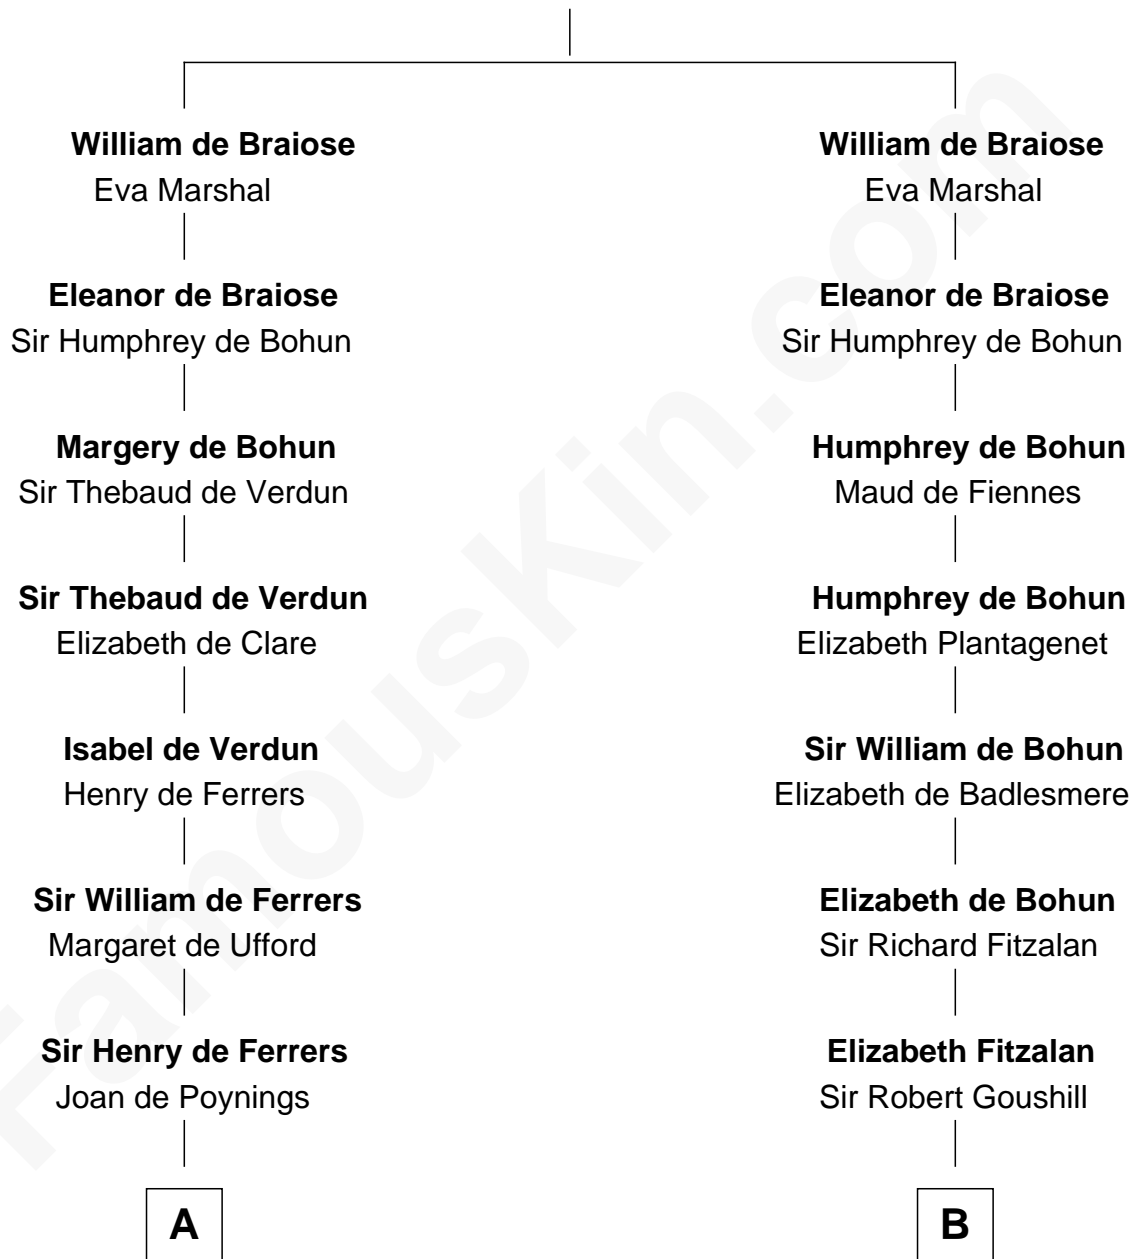

FamousKin.com

Relationship Chart of

Joseph Wharton

Founder of the Wharton School of Business

18th cousin 3 times removed of

Thomas Sim Lee

2nd and 7th Governor of Maryland

Reginald de Braiose

C

Samuel Rodman

Mary Willett

Thomas Rodman

Mary Borden

Hannah Rodman

Samuel Rowland Fisher

Deborah Fisher

William Wharton

Joseph Wharton

Founder, Wharton School of Business

D

Thomas Lee

Christiana Sim

Thomas Sim Lee

2nd and 7th Governor of Maryland