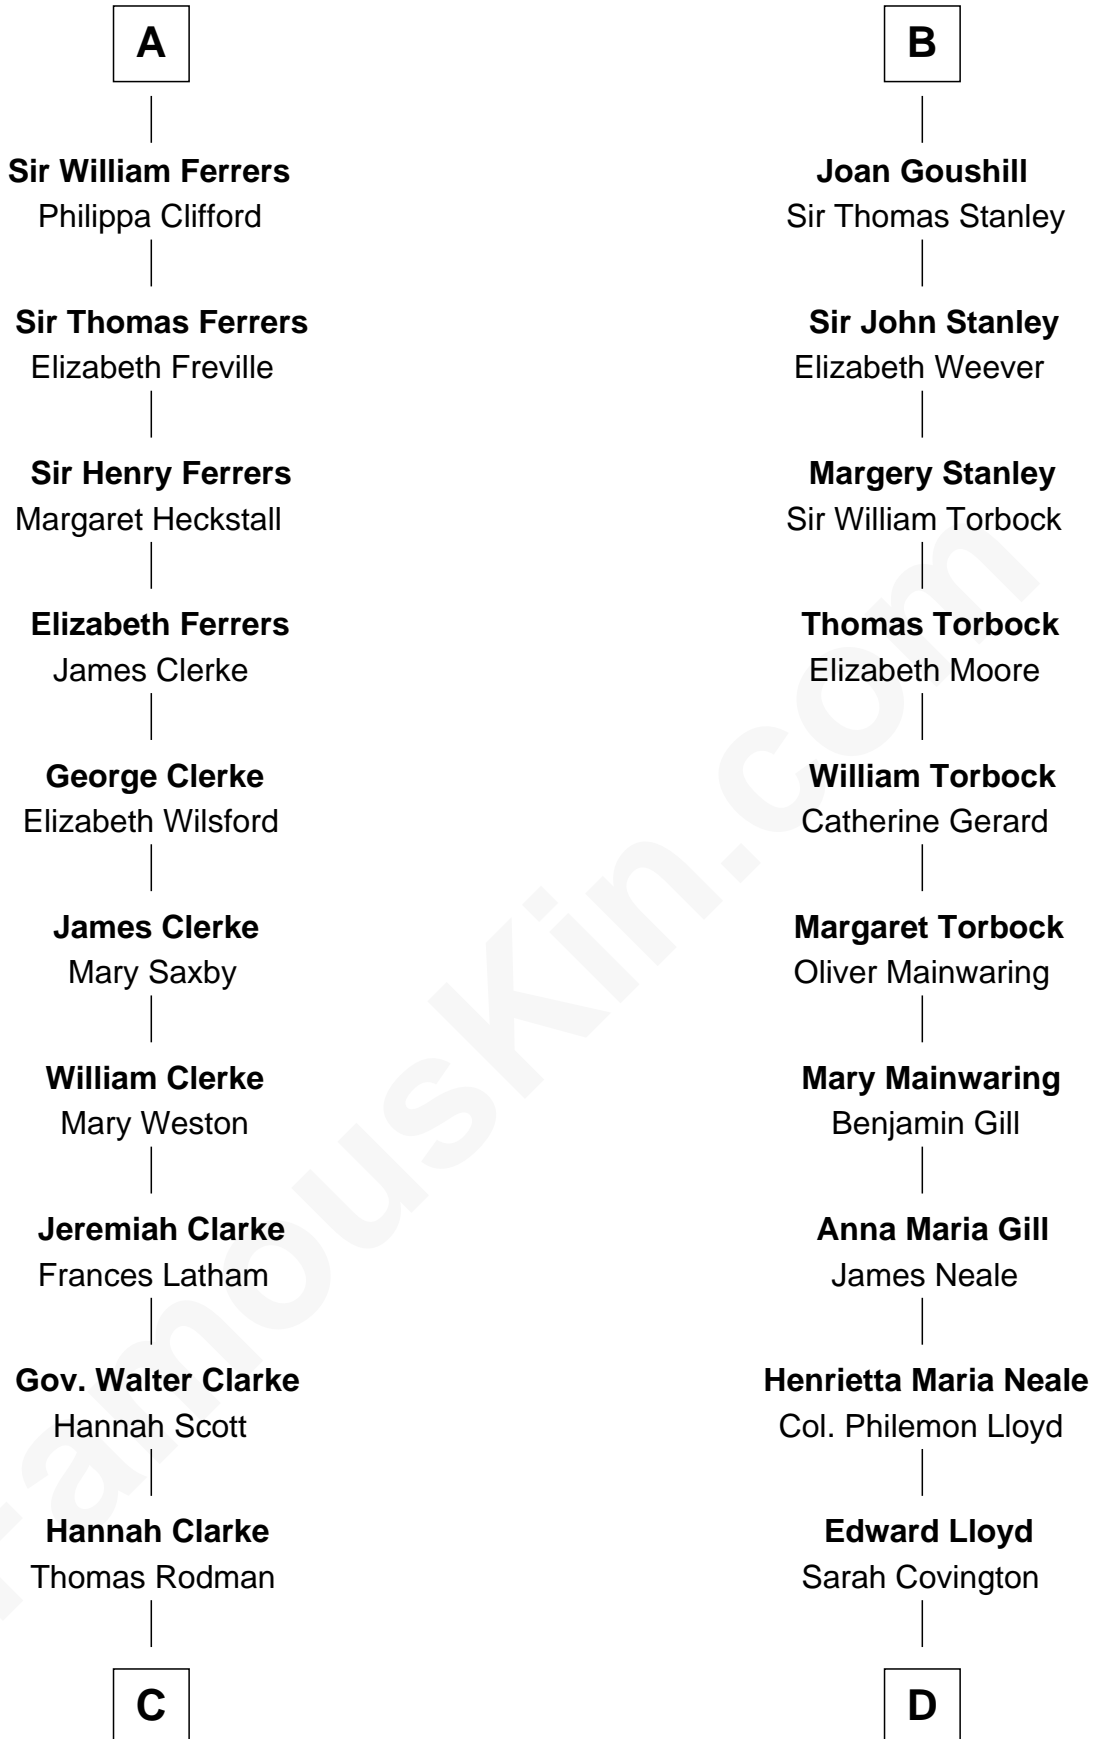

FamousKin.com

Relationship Chart of

Joseph Wharton

Founder of the Wharton School of Business

19th cousin 2 times removed of

Edward Lloyd V

13th Governor of Maryland

C

Samuel Rodman

Mary Willett

Thomas Rodman

Mary Borden

Hannah Rodman

Samuel Rowland Fisher

Deborah Fisher

William Wharton

Joseph Wharton

Founder, Wharton School of Business

D

Col. Edward Lloyd

Anne Rousby

Col. Edward Lloyd

Elizabeth Tayloe

Edward Lloyd V