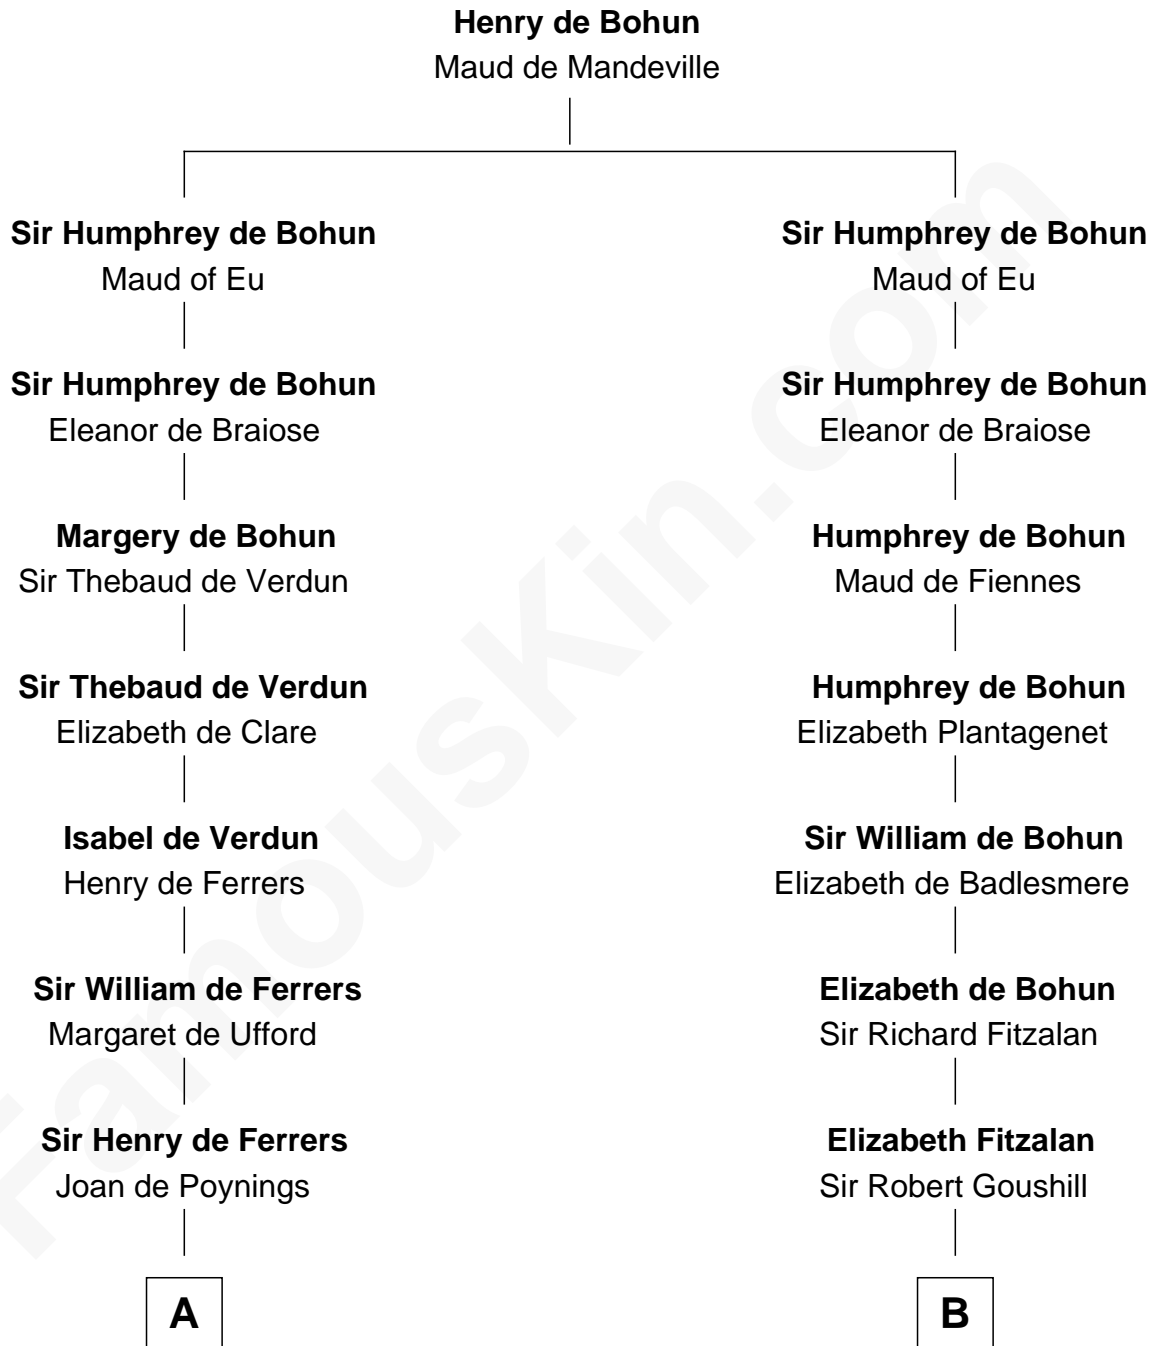

FamousKin.com

Relationship Chart of

Joseph Wharton

Founder of the Wharton School of Business

19th cousin 2 times removed of

Edward Lloyd V

13th Governor of Maryland

C

Samuel Rodman

Mary Willett

Thomas Rodman

Mary Borden

Hannah Rodman

Samuel Rowland Fisher

Deborah Fisher

William Wharton

Joseph Wharton

Founder, Wharton School of Business

D

Col. Edward Lloyd

Anne Rousby

Col. Edward Lloyd

Elizabeth Tayloe

Edward Lloyd V