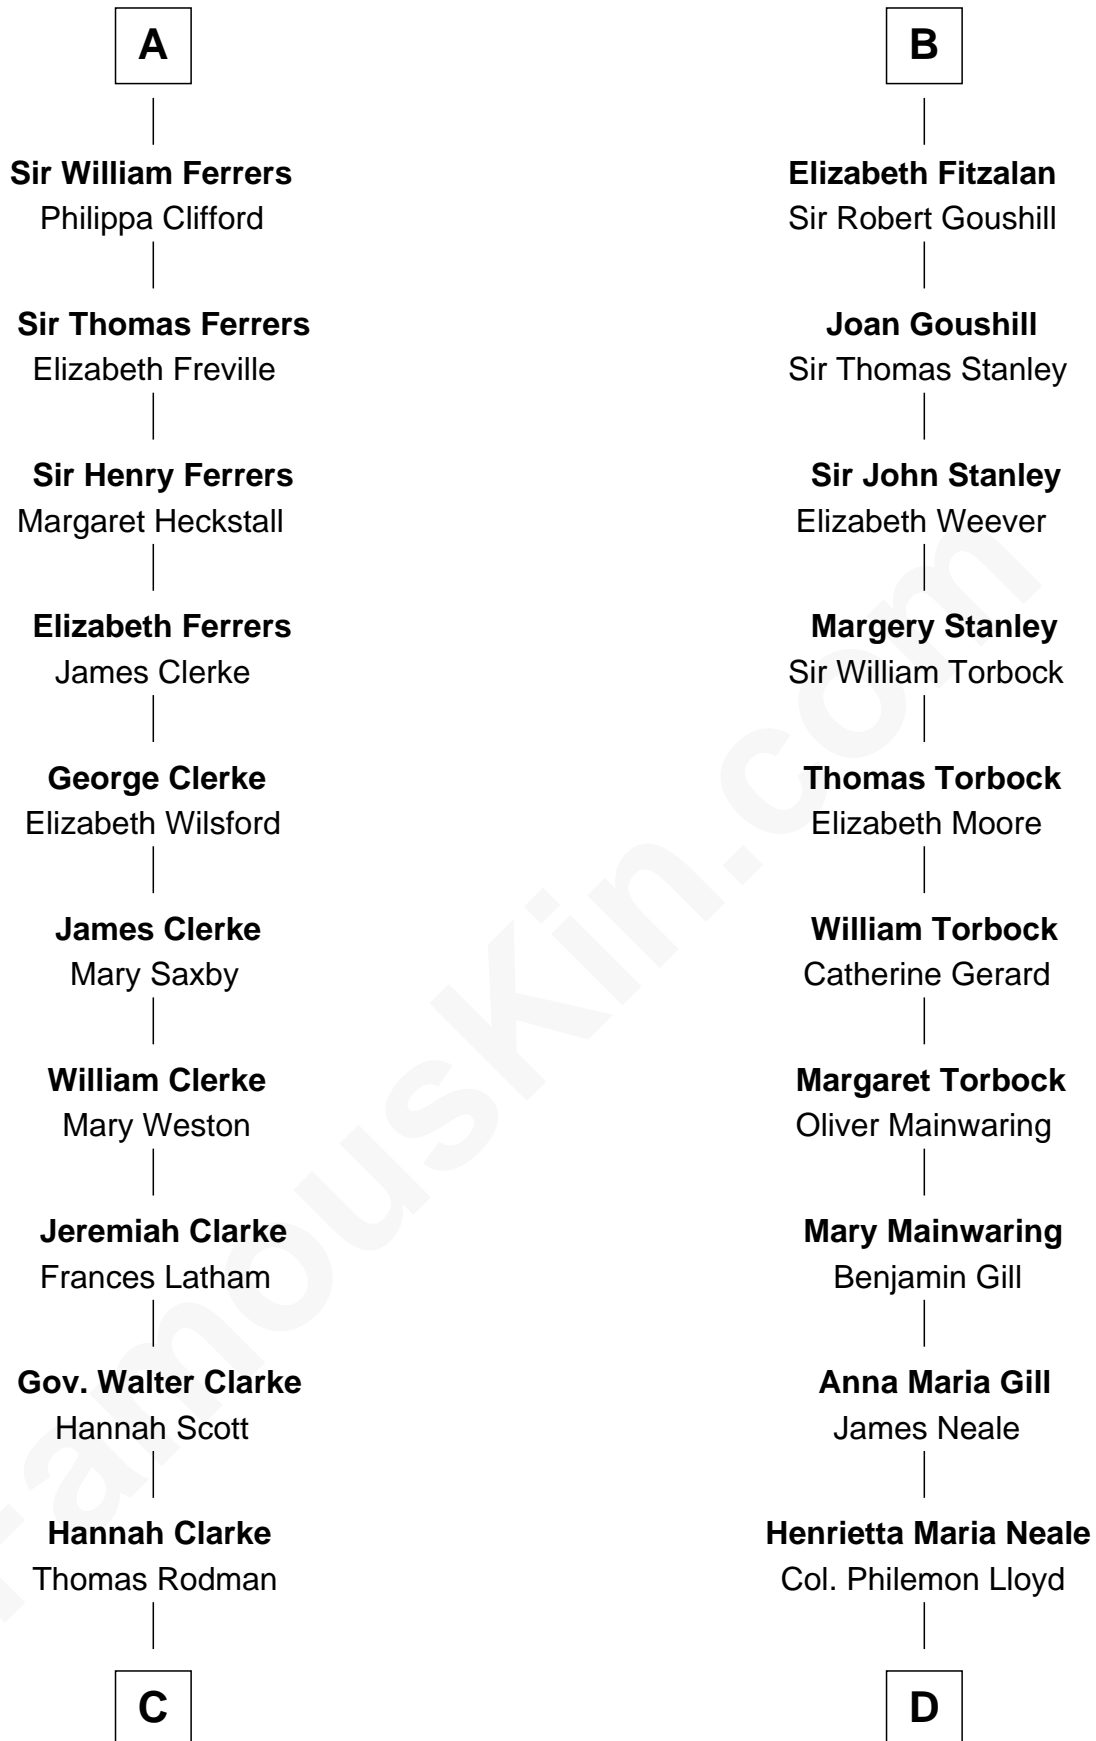

FamousKin.com

Relationship Chart of

Joseph Wharton

Founder of the Wharton School of Business

20th cousin 1 time removed of

Edward Lloyd V

13th Governor of Maryland

Hugh de Kevelioc
Bertrade de Montfort

Agnes of Chester
Sir William de Ferrers

Sir William de Ferrers
Margaret de Quincy

Sir William de Ferrers
Anne Duward

Sir William de Ferrers
de Segrave

Henry de Ferrers
Isabel de Verdun

Sir William de Ferrers
Margaret de Ufford

Elizabeth de Badlesmere
Sir William de Bohun

Elizabeth de Bohun
Sir Richard Fitzalan

B

C

Samuel Rodman

Mary Willett

Thomas Rodman

Mary Borden

Hannah Rodman

Samuel Rowland Fisher

Deborah Fisher

William Wharton

Joseph Wharton

Founder, Wharton School of Business

D

Edward Lloyd