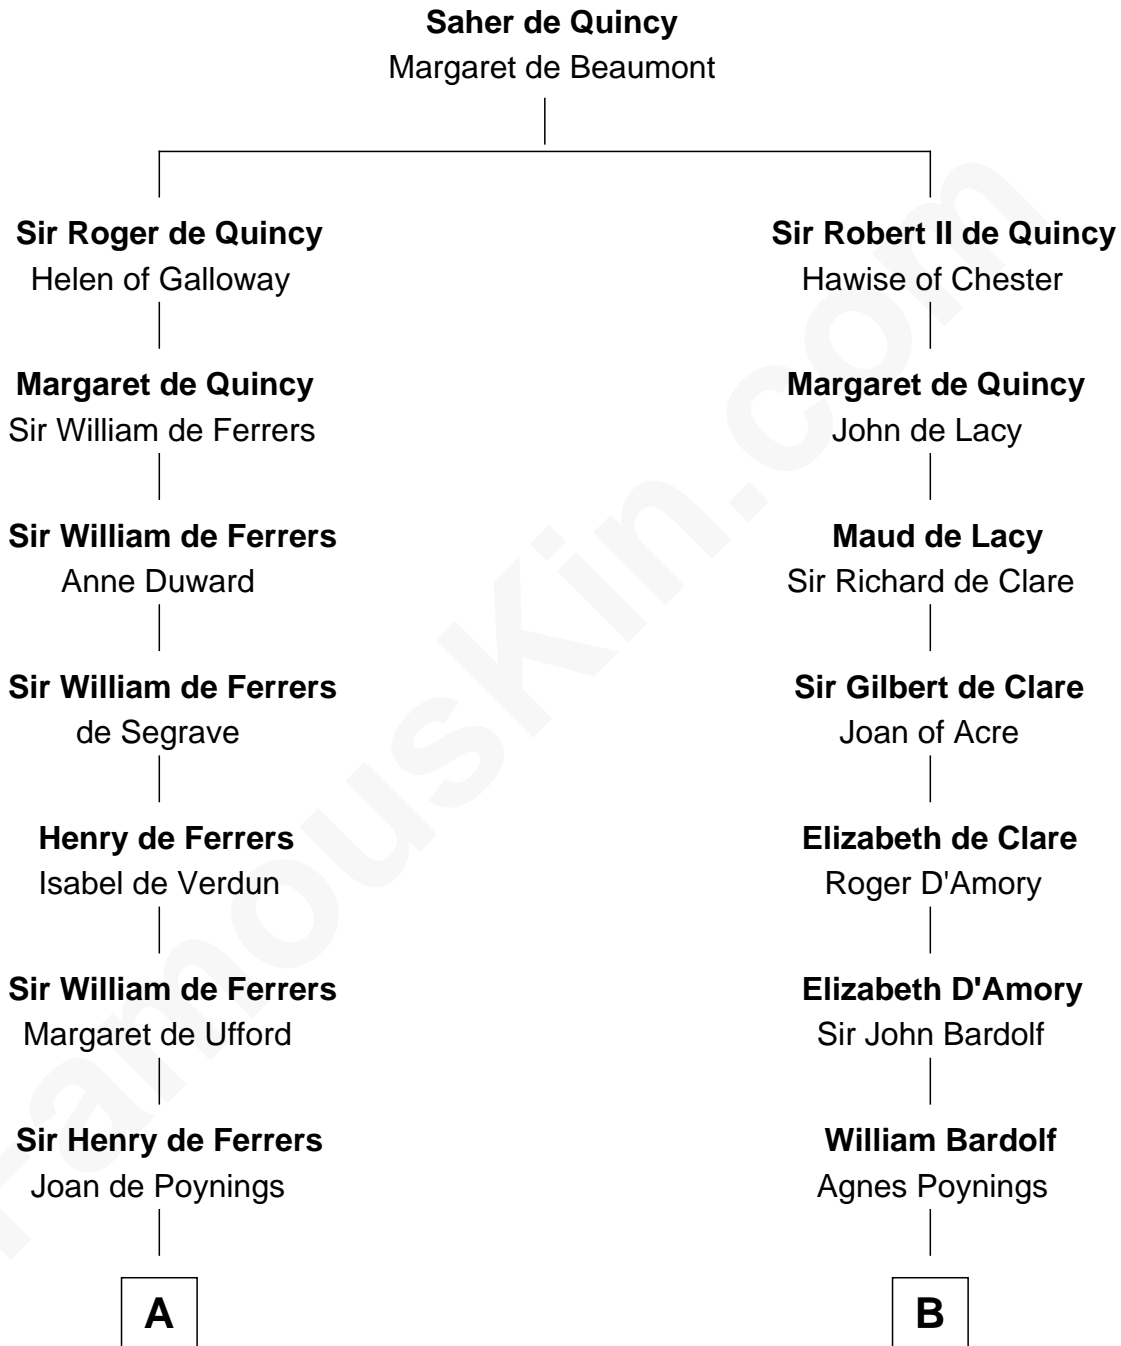

FamousKin.com

Relationship Chart of

Joseph Wharton

Founder of the Wharton School of Business

20th cousin 1 time removed of

Charles Carnan Ridgely
15th Governor of Maryland

C

Samuel Rodman

Mary Willett

Thomas Rodman

Mary Borden

Hannah Rodman

Samuel Rowland Fisher

Deborah Fisher

William Wharton

Joseph Wharton

Charles Carnan Ridgely

15th Governor of Maryland