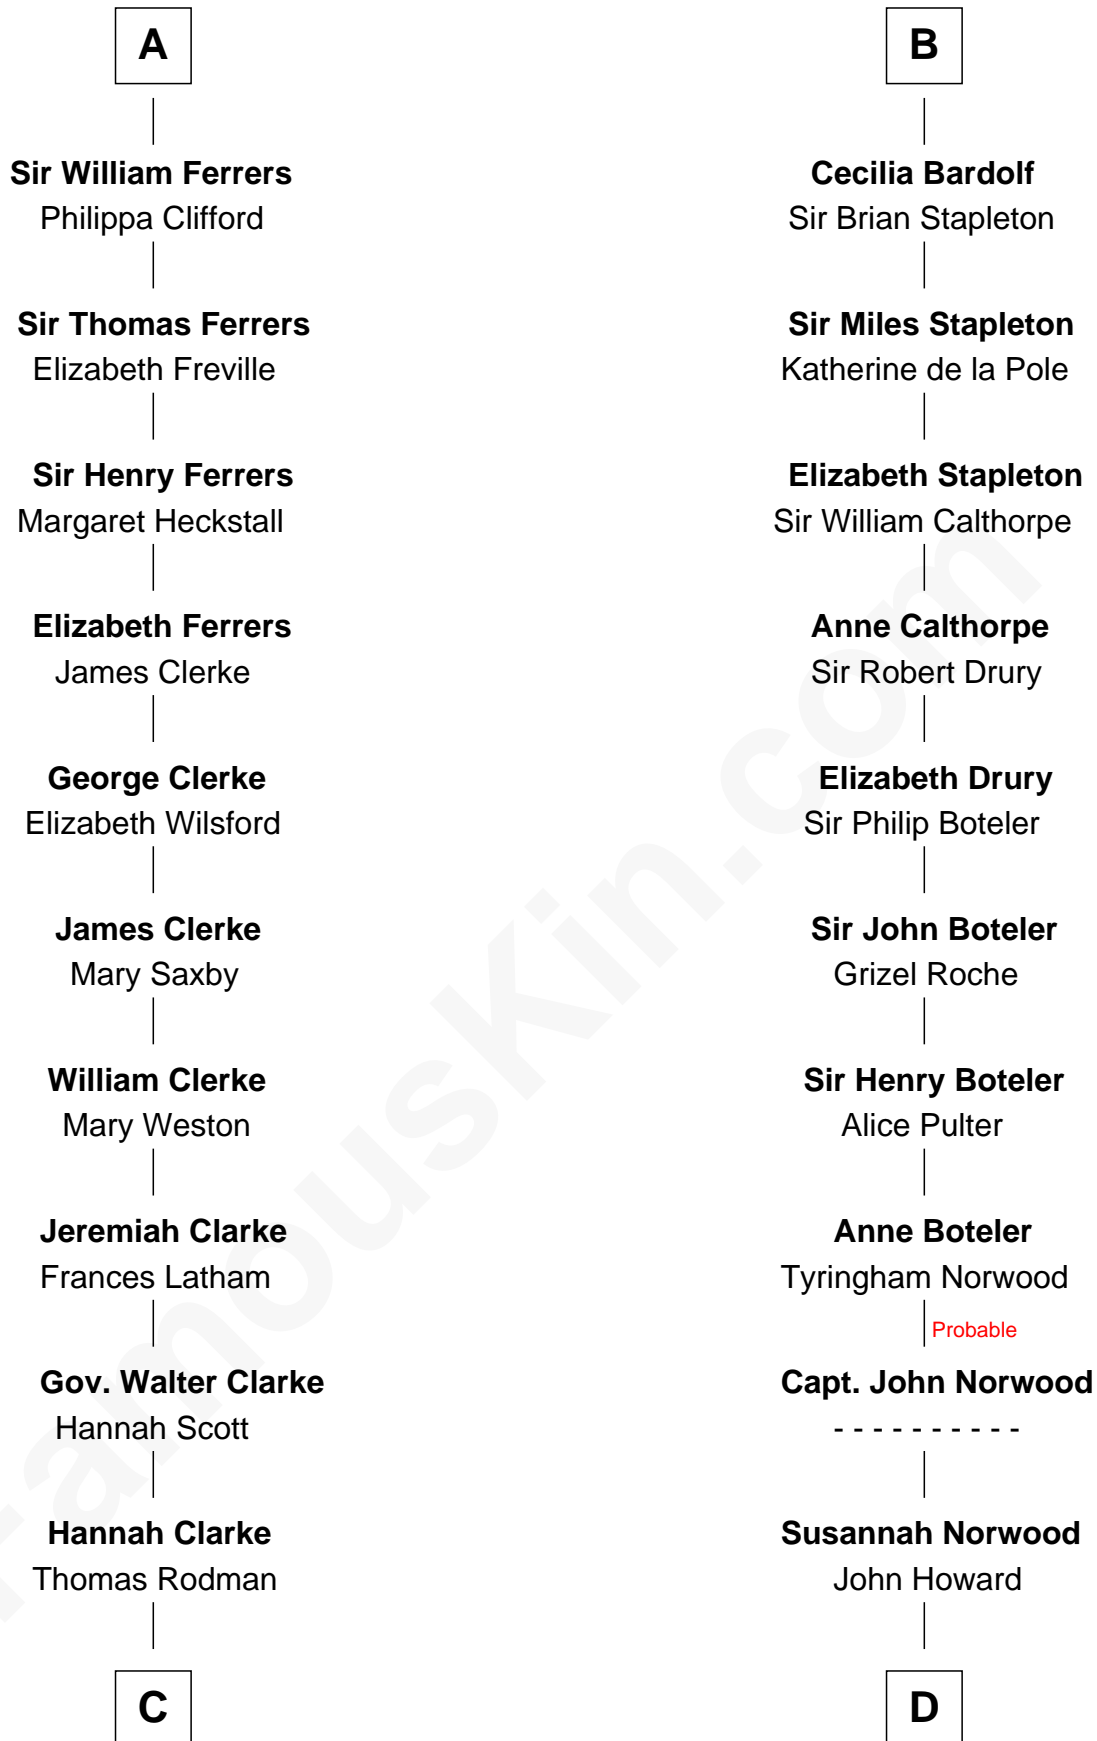

FamousKin.com

Relationship Chart of

Joseph Wharton

Founder of the Wharton School of Business

20th cousin 1 time removed of

Charles Carnan Ridgely
15th Governor of Maryland

C

Samuel Rodman

Mary Willett

Thomas Rodman

Mary Borden

Hannah Rodman

Samuel Rowland Fisher

Deborah Fisher

William Wharton

Joseph Wharton

Charles Carnan Ridgely

15th Governor of Maryland