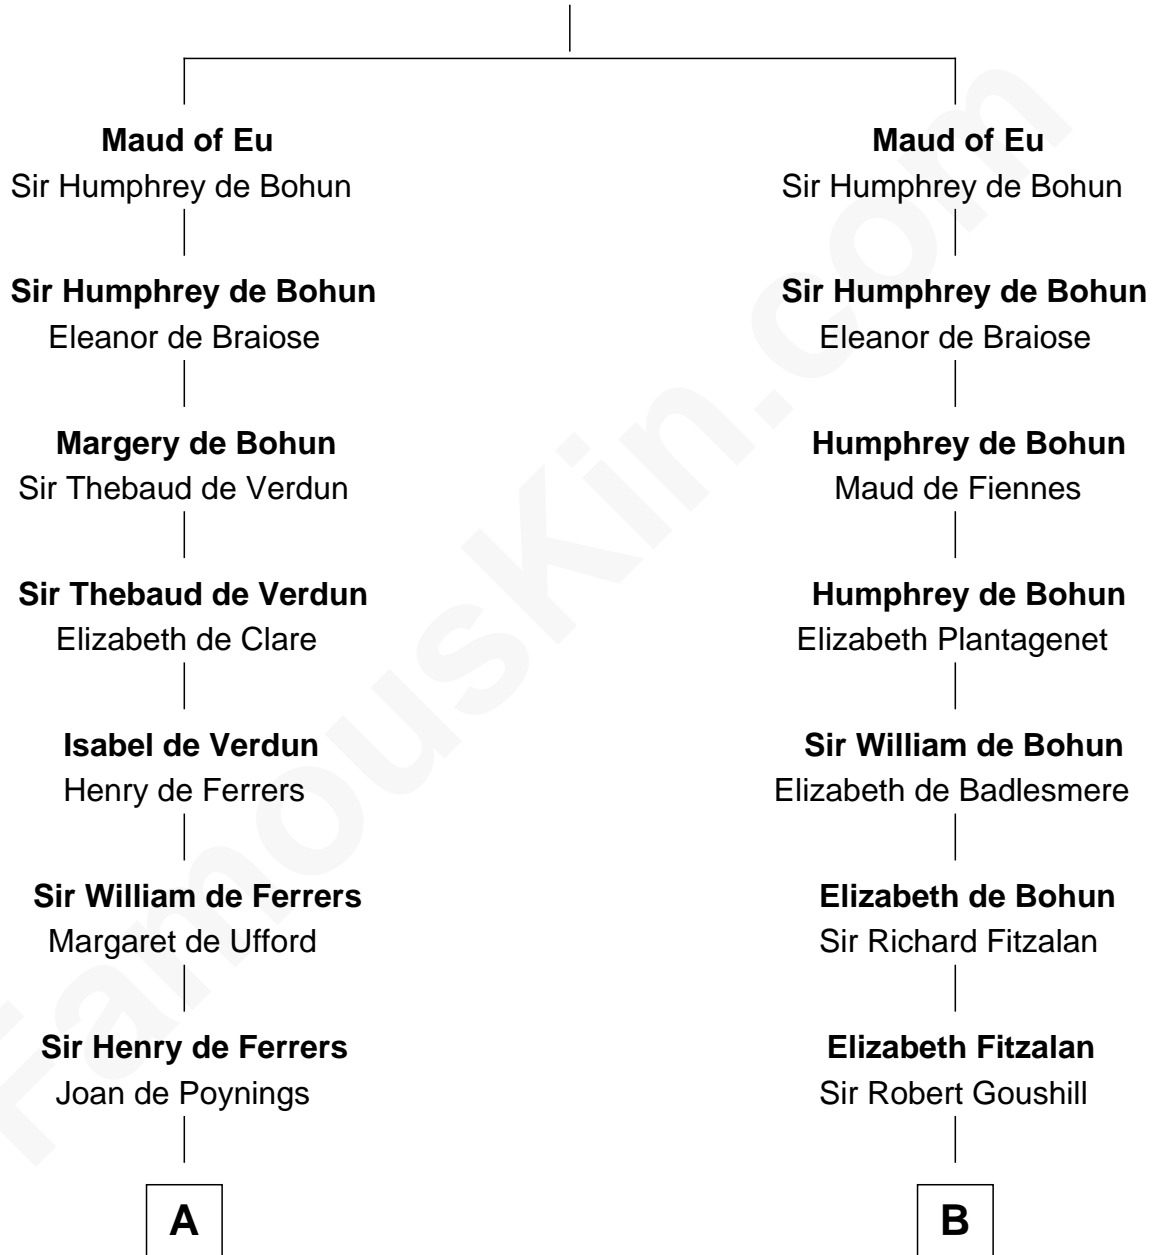

FamousKin.com

Relationship Chart of

Joseph Wharton

Founder of the Wharton School of Business

20th cousin 1 time removed of

Zachary Taylor
12th U.S. President

Raoul de Lusgnan
Alice de Eu

C

Samuel Rodman

Mary Willett

Thomas Rodman

Mary Borden

Hannah Rodman

Samuel Rowland Fisher

Deborah Fisher

William Wharton

Joseph Wharton

Founder, Wharton School of Business

D

Francis Strother

Susannah Dabney

William Strother

Sarah Bayly

Sarah Dabney Strother