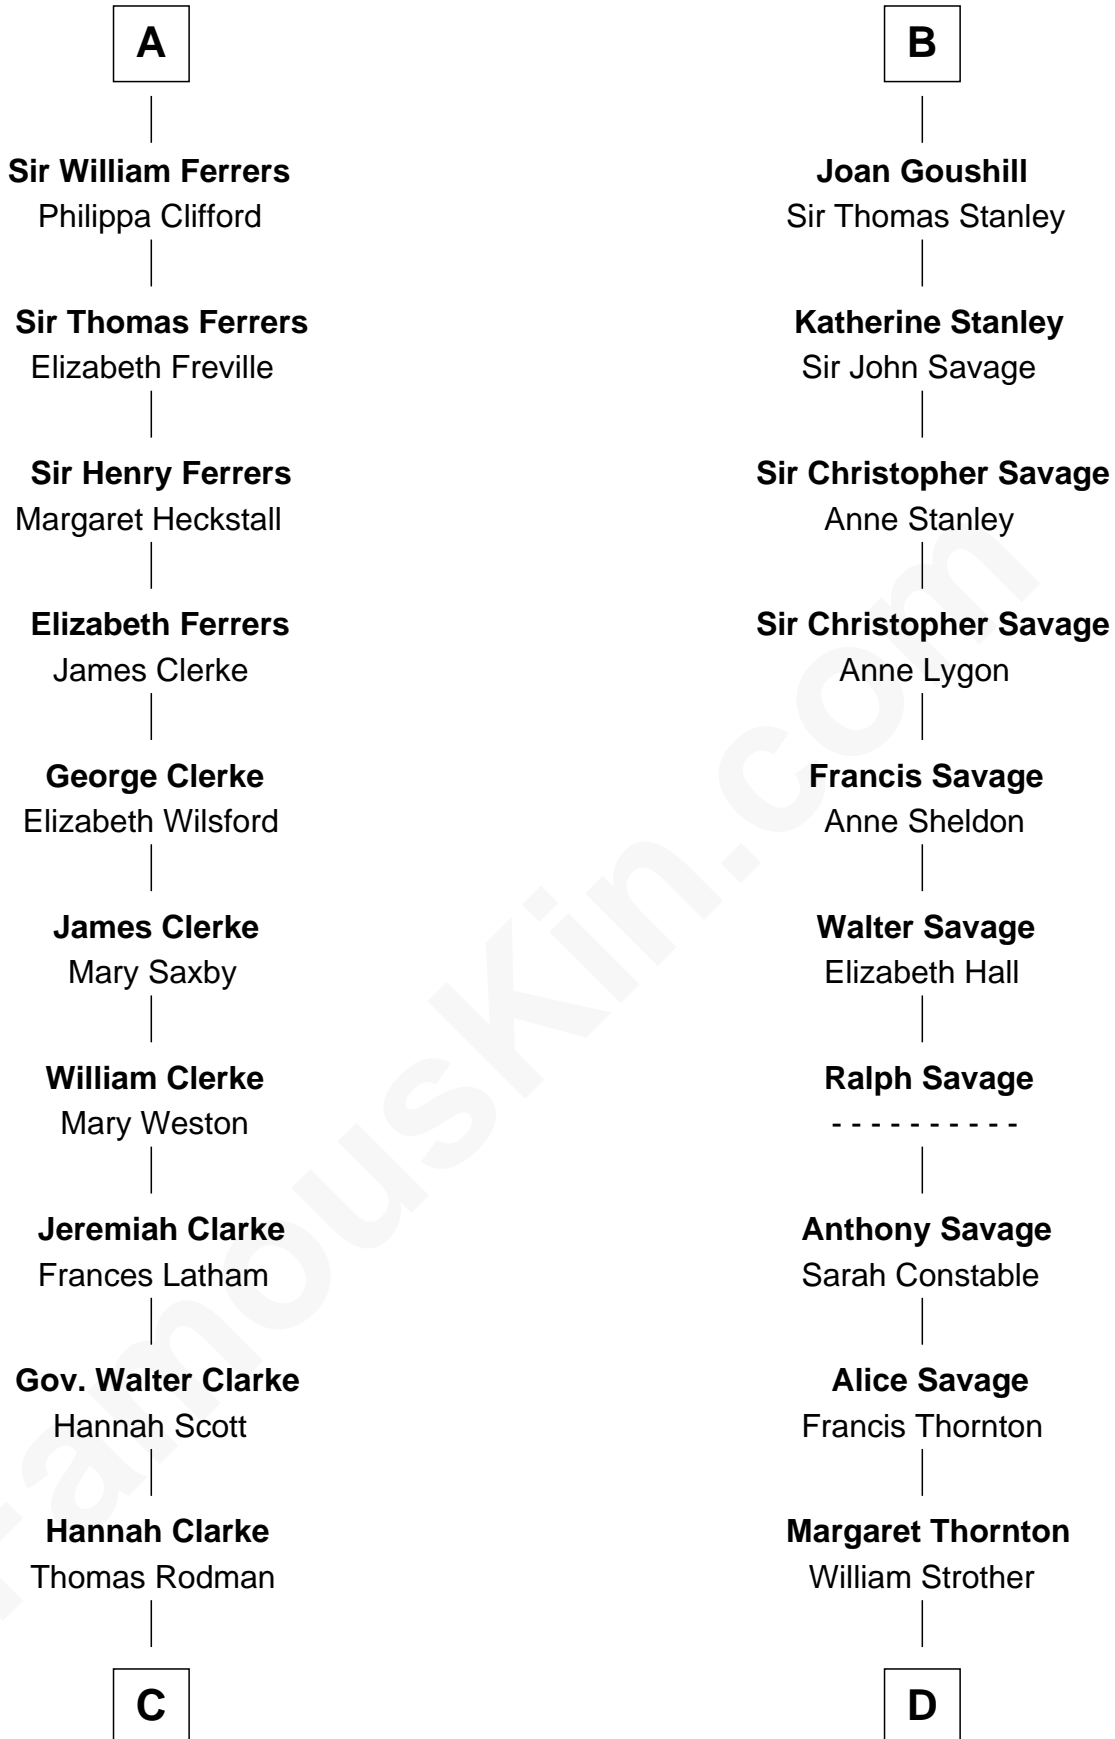

FamousKin.com

Relationship Chart of

Joseph Wharton

Founder of the Wharton School of Business

20th cousin 1 time removed of

Zachary Taylor
12th U.S. President

Raoul de Lusgnan
Alice de Eu

C

Samuel Rodman

Mary Willett

Thomas Rodman

Mary Borden

Hannah Rodman

Samuel Rowland Fisher

Deborah Fisher

William Wharton

Joseph Wharton

Founder, Wharton School of Business

D

Francis Strother

Susannah Dabney

William Strother

Sarah Bayly

Sarah Dabney Strother