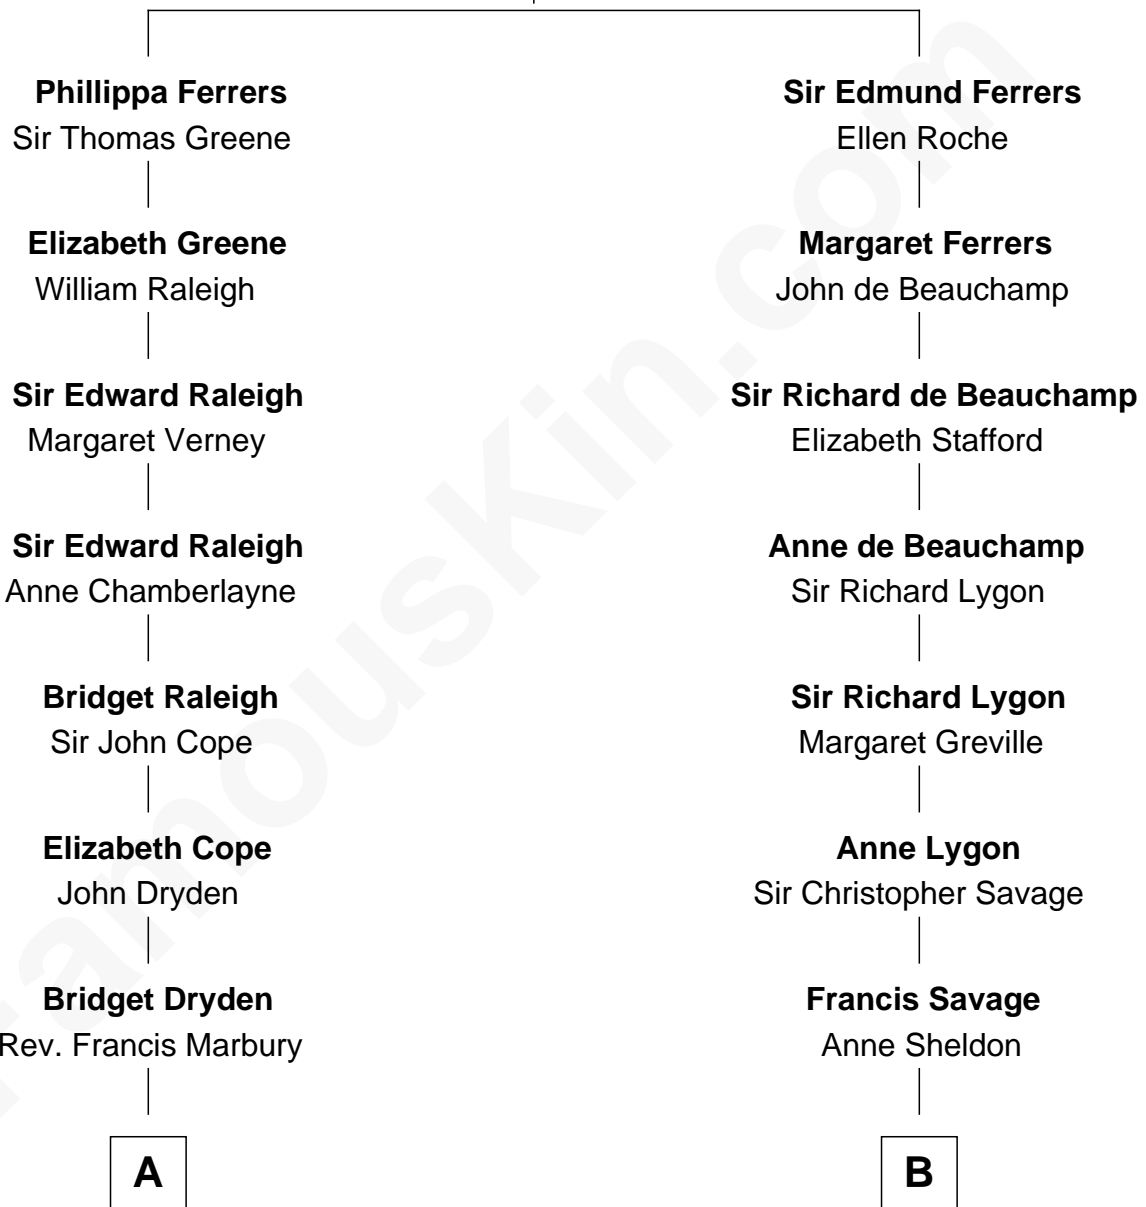

## Relationship Chart of

### Joseph Wharton

*Founder of the Wharton School of Business*

14th cousin 1 time removed of

**Zachary Taylor**  
*12th U.S. President*

**Robert de Ferrers**  
Margaret Despencer

**A**

**Catherine Marbury**

Richard Scott

**Hannah Scott**

Gov. Walter Clarke

**Hannah Clarke**

Thomas Rodman

**Samuel Rodman**

Mary Willett

**Thomas Rodman**

Mary Borden

**Hannah Rodman**

Samuel Rowland Fisher

**Deborah Fisher**

William Wharton

**Joseph Wharton**

*Founder, Wharton School of Business*

**B**