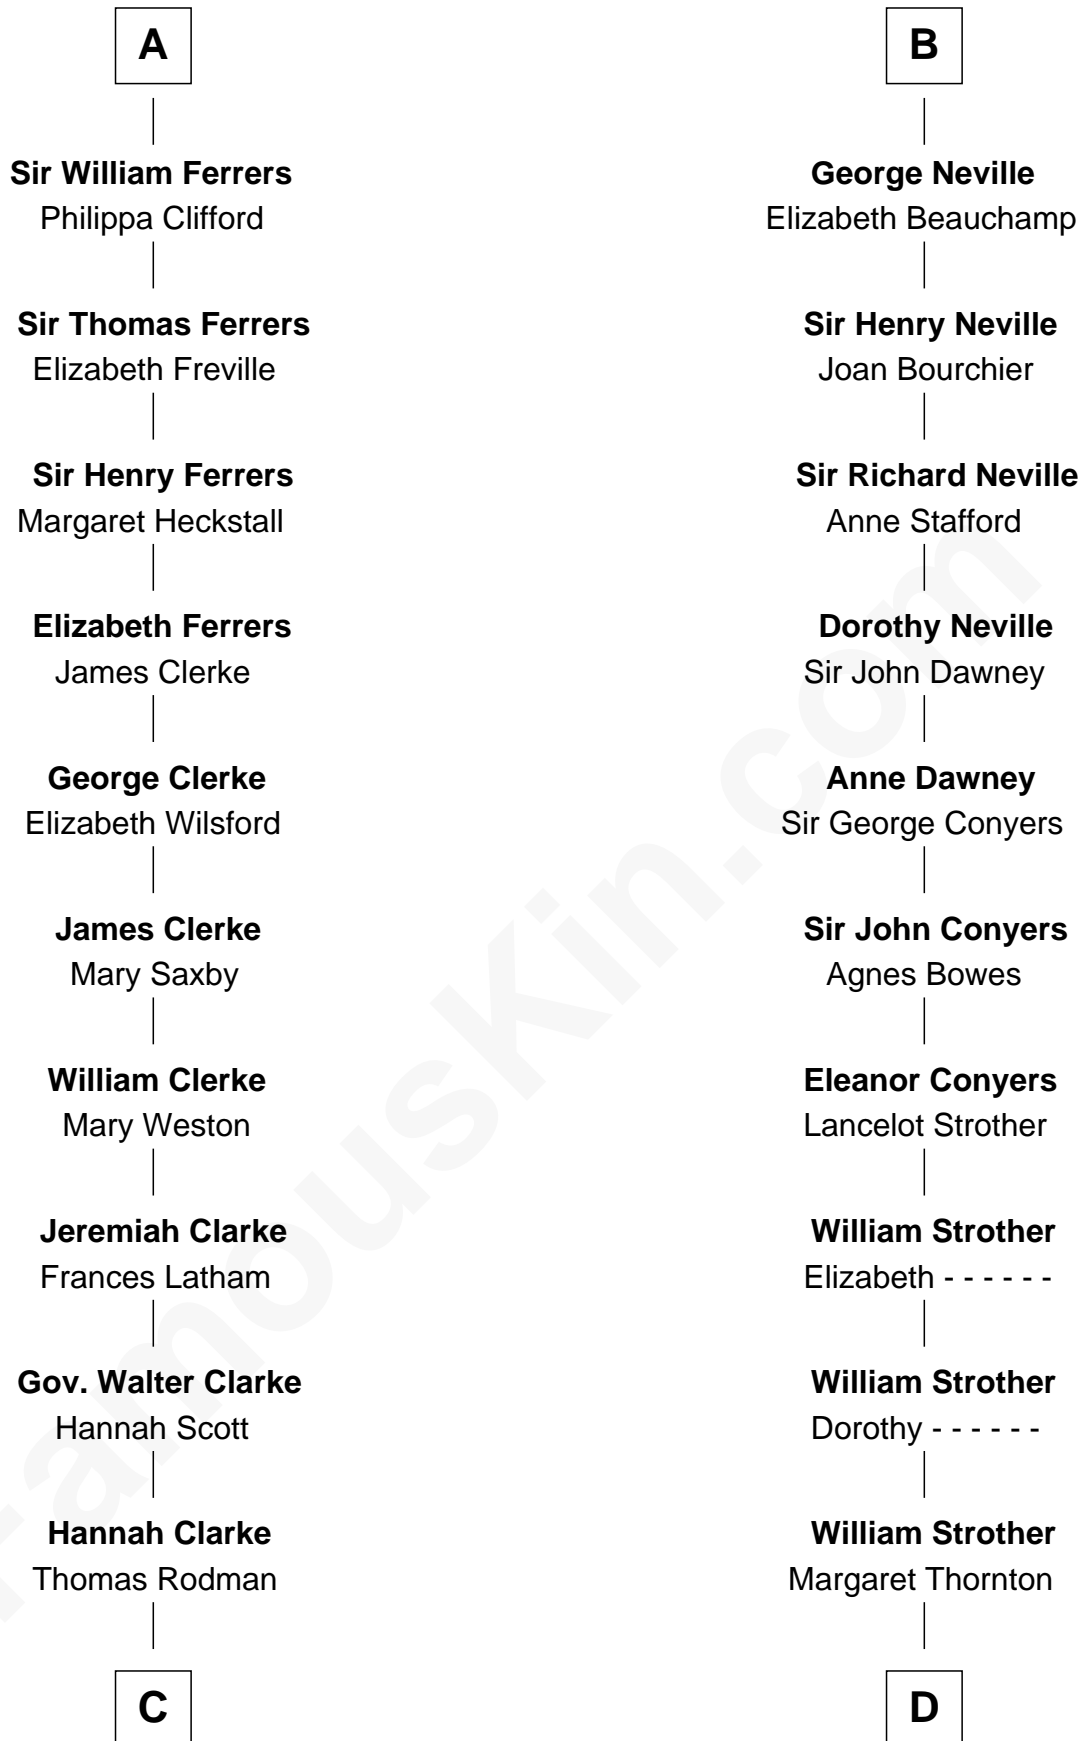

FamousKin.com

Relationship Chart of

Joseph Wharton

Founder of the Wharton School of Business

20th cousin 1 time removed of

Zachary Taylor
12th U.S. President

C

Samuel Rodman

Mary Willett

Thomas Rodman

Mary Borden

Hannah Rodman

Samuel Rowland Fisher

Deborah Fisher

William Wharton

Joseph Wharton