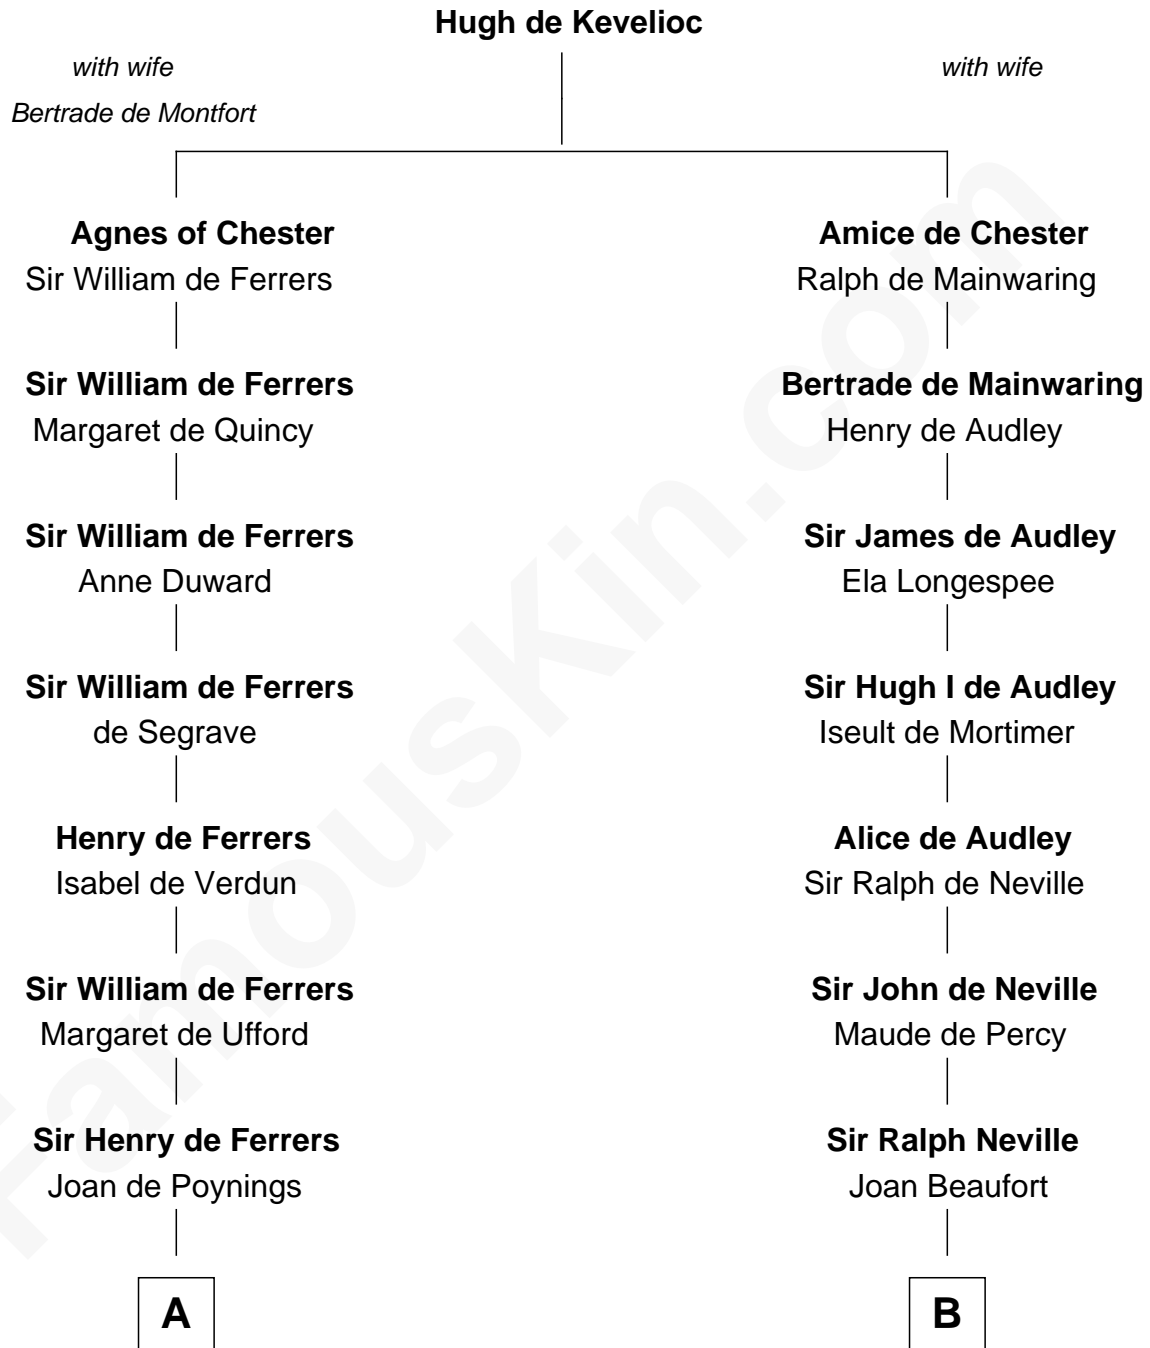

FamousKin.com

Relationship Chart of

Joseph Wharton

Founder of the Wharton School of Business

20th cousin 1 time removed of

Zachary Taylor
12th U.S. President

C

Samuel Rodman

Mary Willett

Thomas Rodman

Mary Borden

Hannah Rodman

Samuel Rowland Fisher

Deborah Fisher

William Wharton

Joseph Wharton

Founder, Wharton School of Business

D

Francis Strother

Susannah Dabney

William Strother

Sarah Bayly

Sarah Dabney Strother

Col. Richard Taylor

Zachary Taylor

12th U.S. President

FamousKin.com