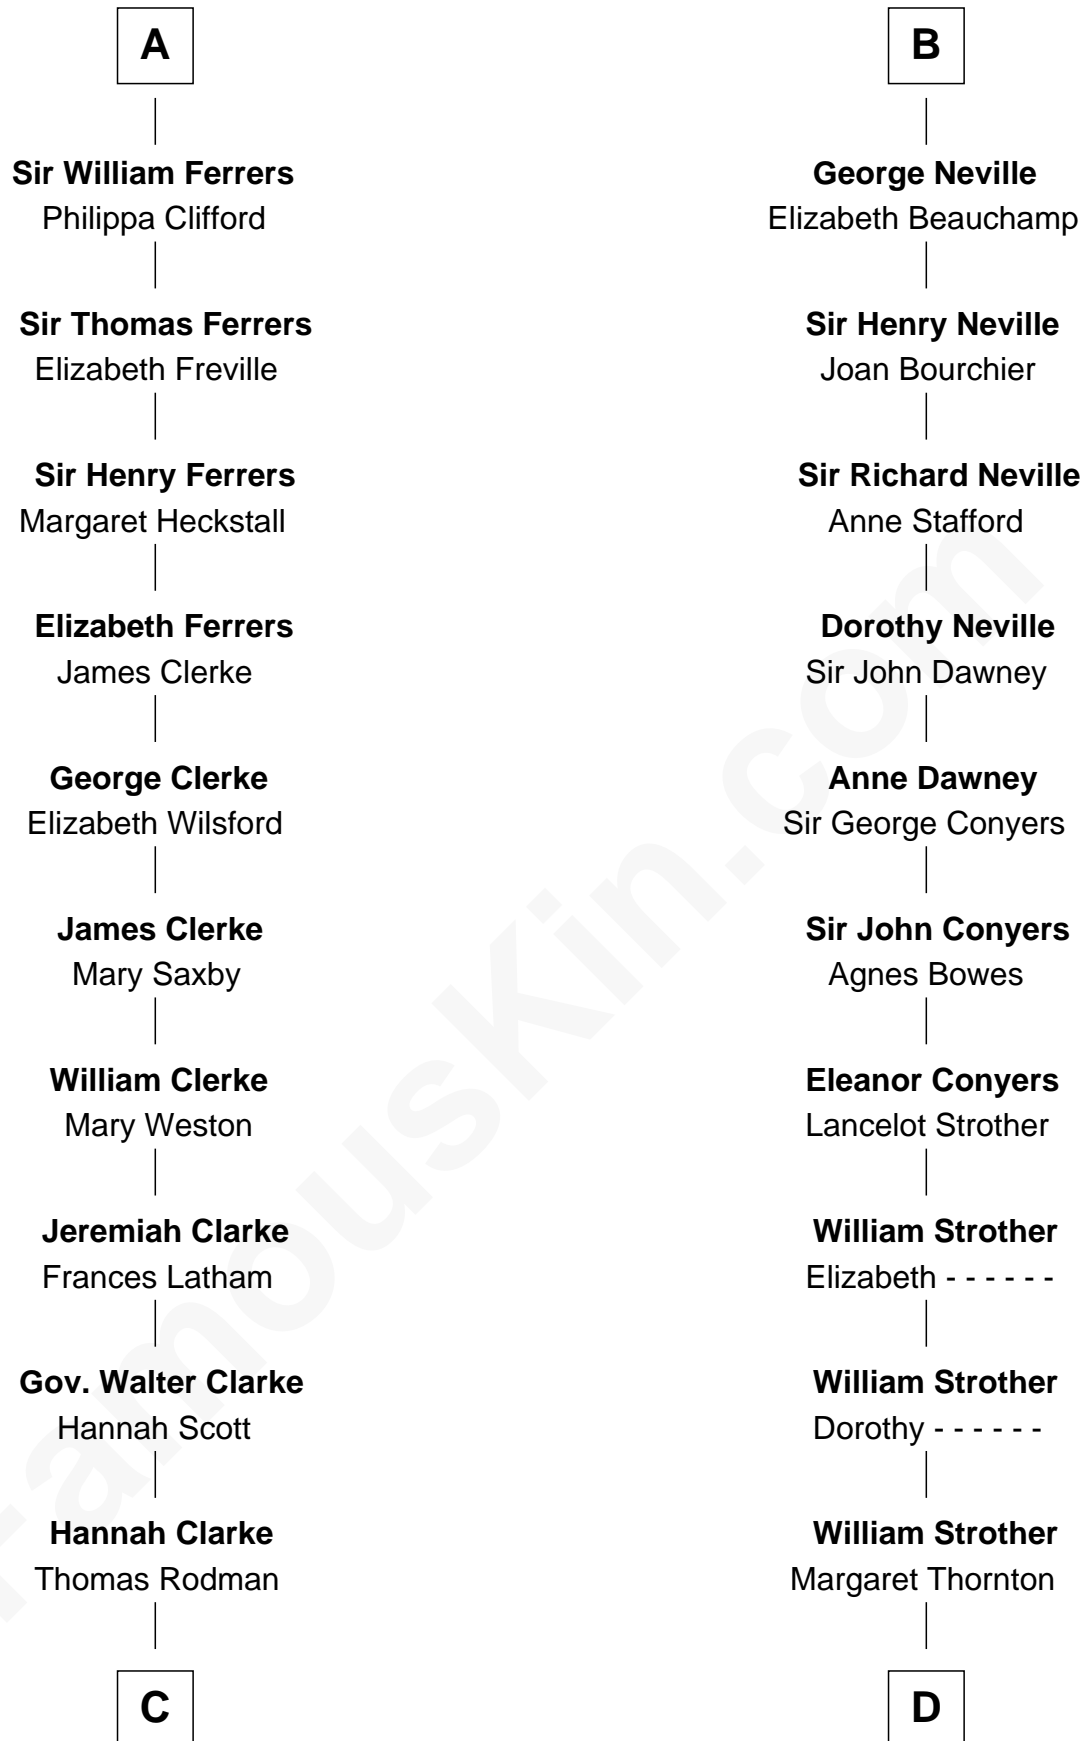

FamousKin.com

Relationship Chart of

Joseph Wharton

Founder of the Wharton School of Business

20th cousin 1 time removed of

Zachary Taylor
12th U.S. President

Reginald de Braiose

C

Samuel Rodman

Mary Willett

Thomas Rodman

Mary Borden

Hannah Rodman

Samuel Rowland Fisher

Deborah Fisher

William Wharton

Joseph Wharton

Founder, Wharton School of Business

D

Francis Strother

Susannah Dabney

William Strother

Sarah Bayly

Sarah Dabney Strother