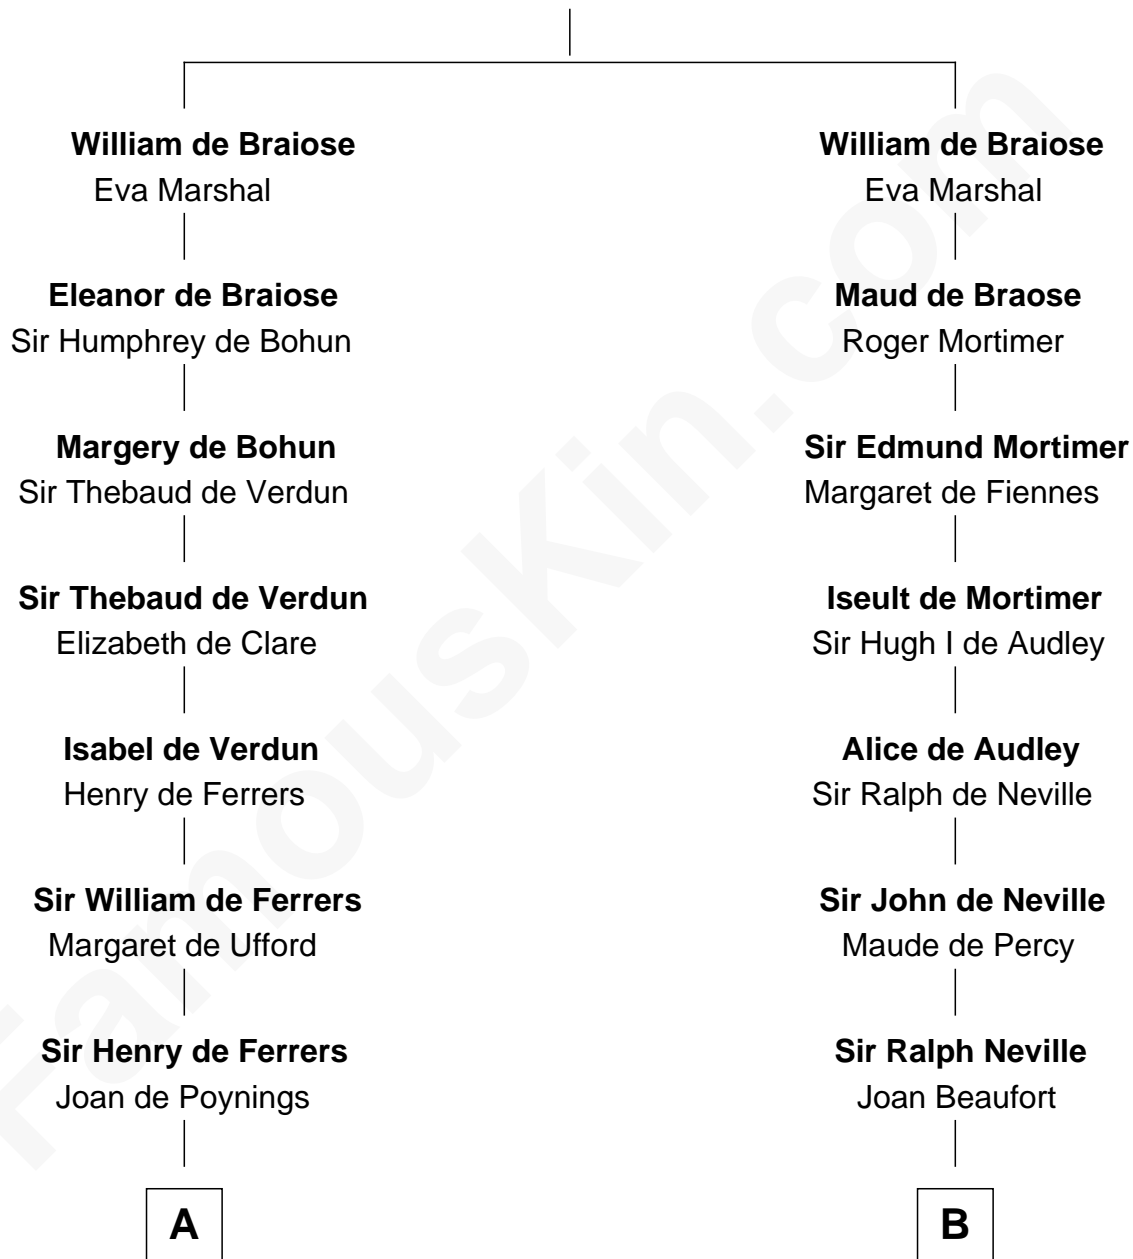

FamousKin.com

Relationship Chart of

Joseph Wharton

Founder of the Wharton School of Business

20th cousin 1 time removed of

Zachary Taylor
12th U.S. President

Reginald de Braiose

C

Samuel Rodman

Mary Willett

Thomas Rodman

Mary Borden

Hannah Rodman

Samuel Rowland Fisher

Deborah Fisher

William Wharton