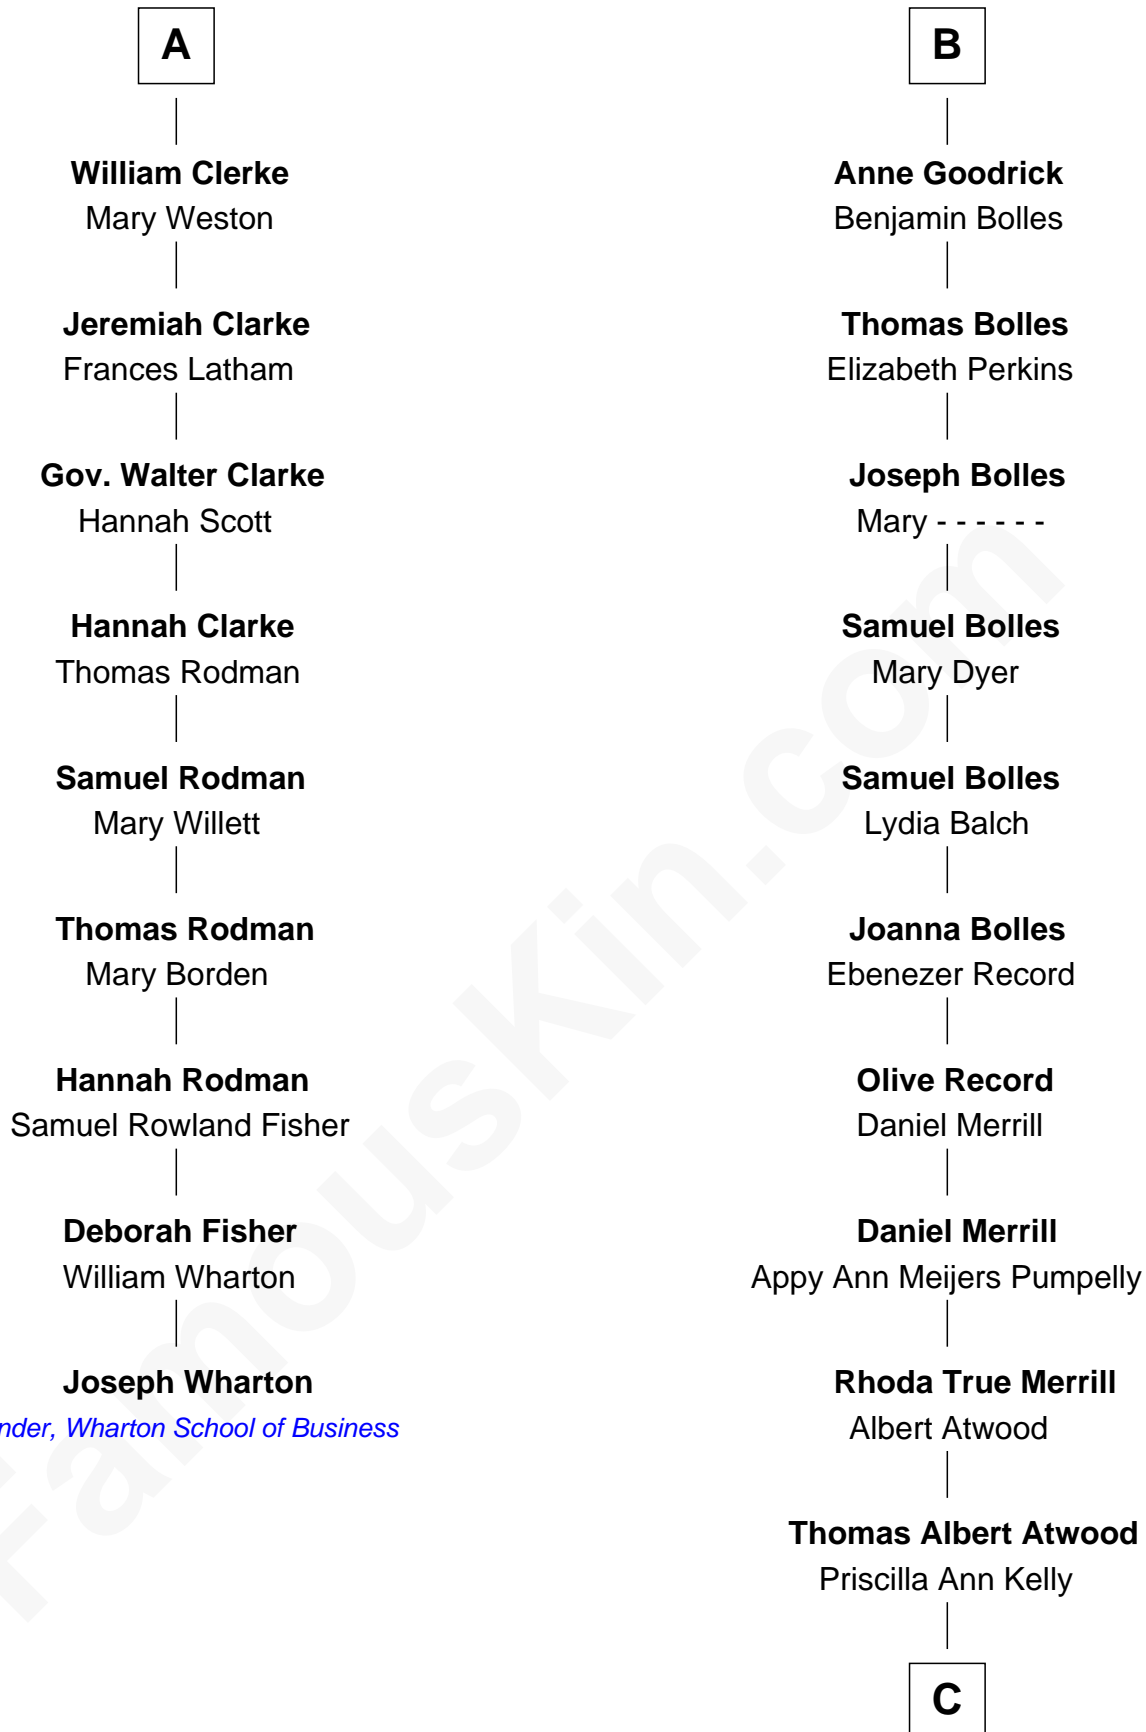

FamousKin.com

Relationship Chart of

Joseph Wharton

Founder of the Wharton School of Business

15th cousin 5 times removed of

Dave Cowens

NBA Hall of Famer

John de Welles

John de Welles

Eleanor de Mowbray

Eudo de Welles

Maud de Greystoke

Sir Lionel de Welles

Joan de Waterton

Margaret de Welles

Sir Thomas Dymoke

Sir Lionel Dymoke

Joanna Griffith

Anne Dymoke

John Goodrick

Lionel Goodrick

Winifred Sappcott

B

C