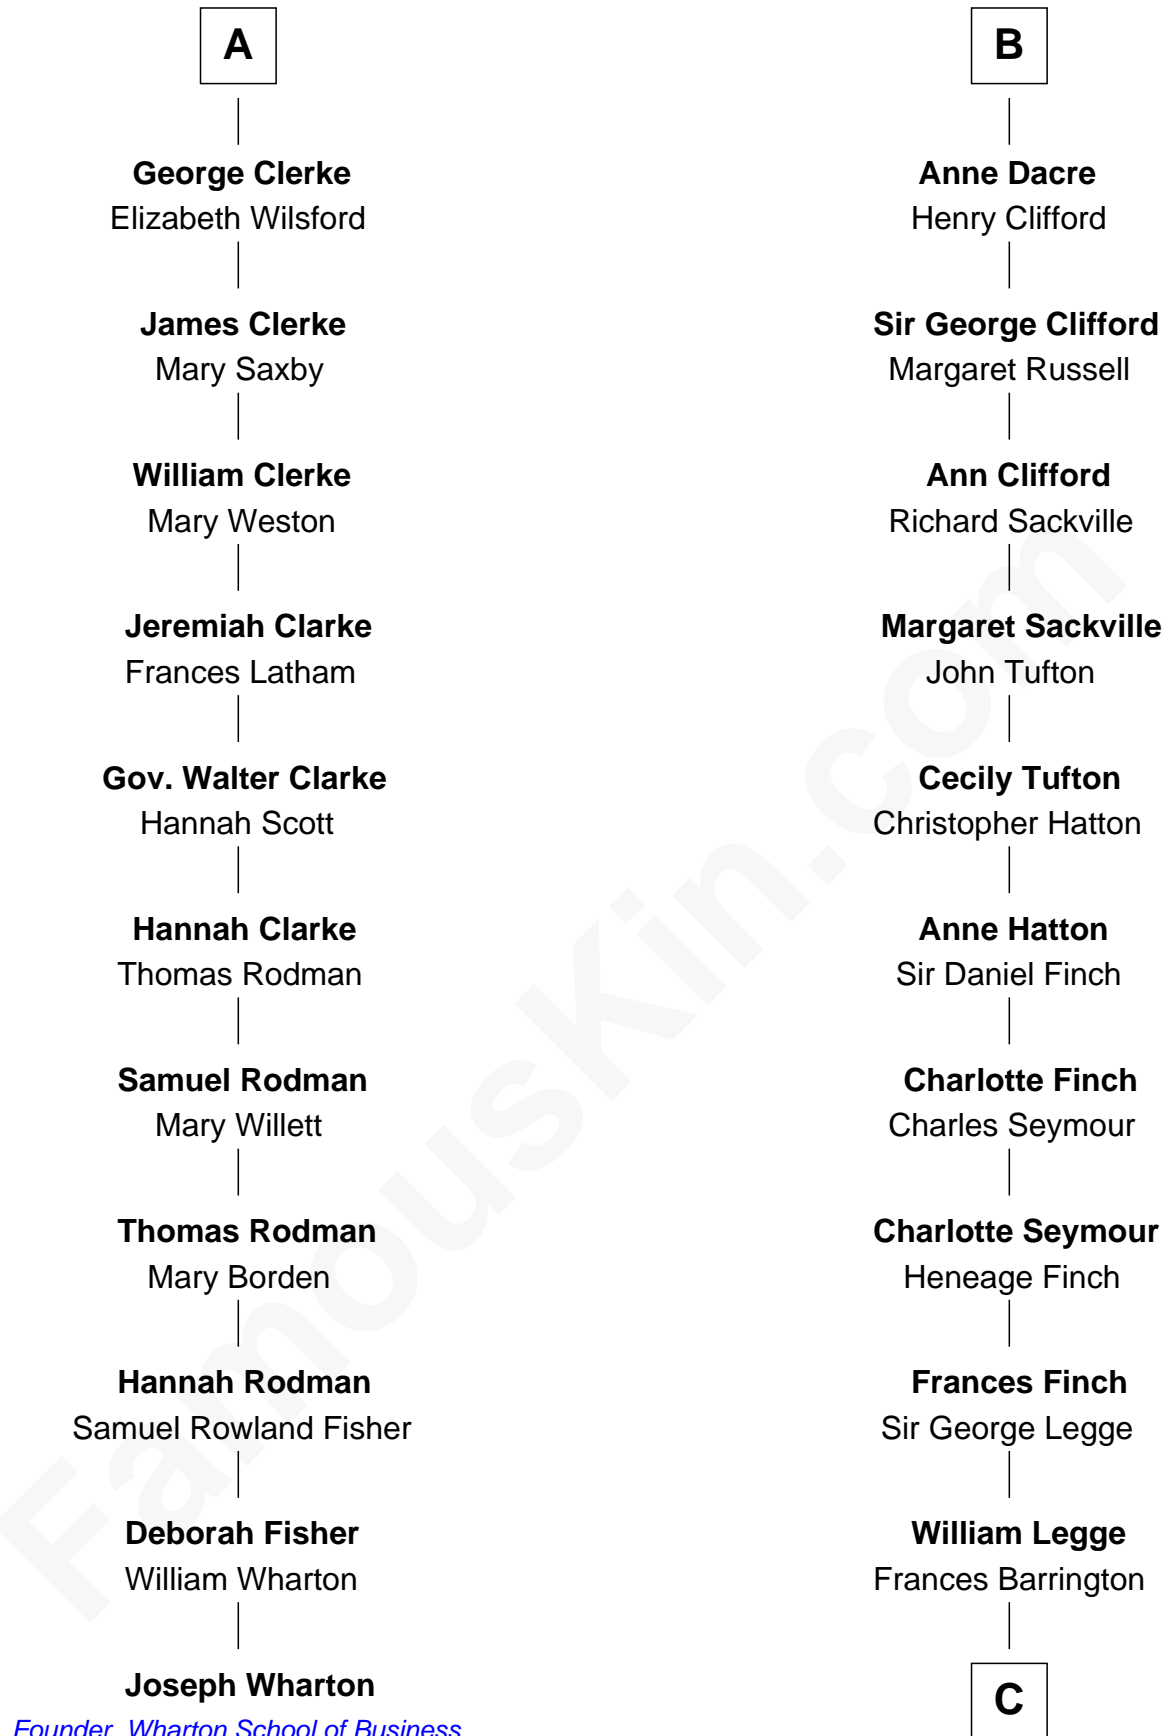

## Relationship Chart of

### Joseph Wharton

Founder of the Wharton School of Business

17th cousin 4 times removed of

**Kit Harington**

TV Actor - "Game of Thrones"

C

**Edward Henry Legge**

Cordelia Twysden Molesworth

**Lois Marjorie Legge**

Ernest Wriothsesley Denny

**Lavender Cecilia Denny**

John Charles Dundas Harington

**Sir David Richard Harington**

Deborah Jane Catesby

**Kit Harington**

*TV Actor - "Game of Thrones"*