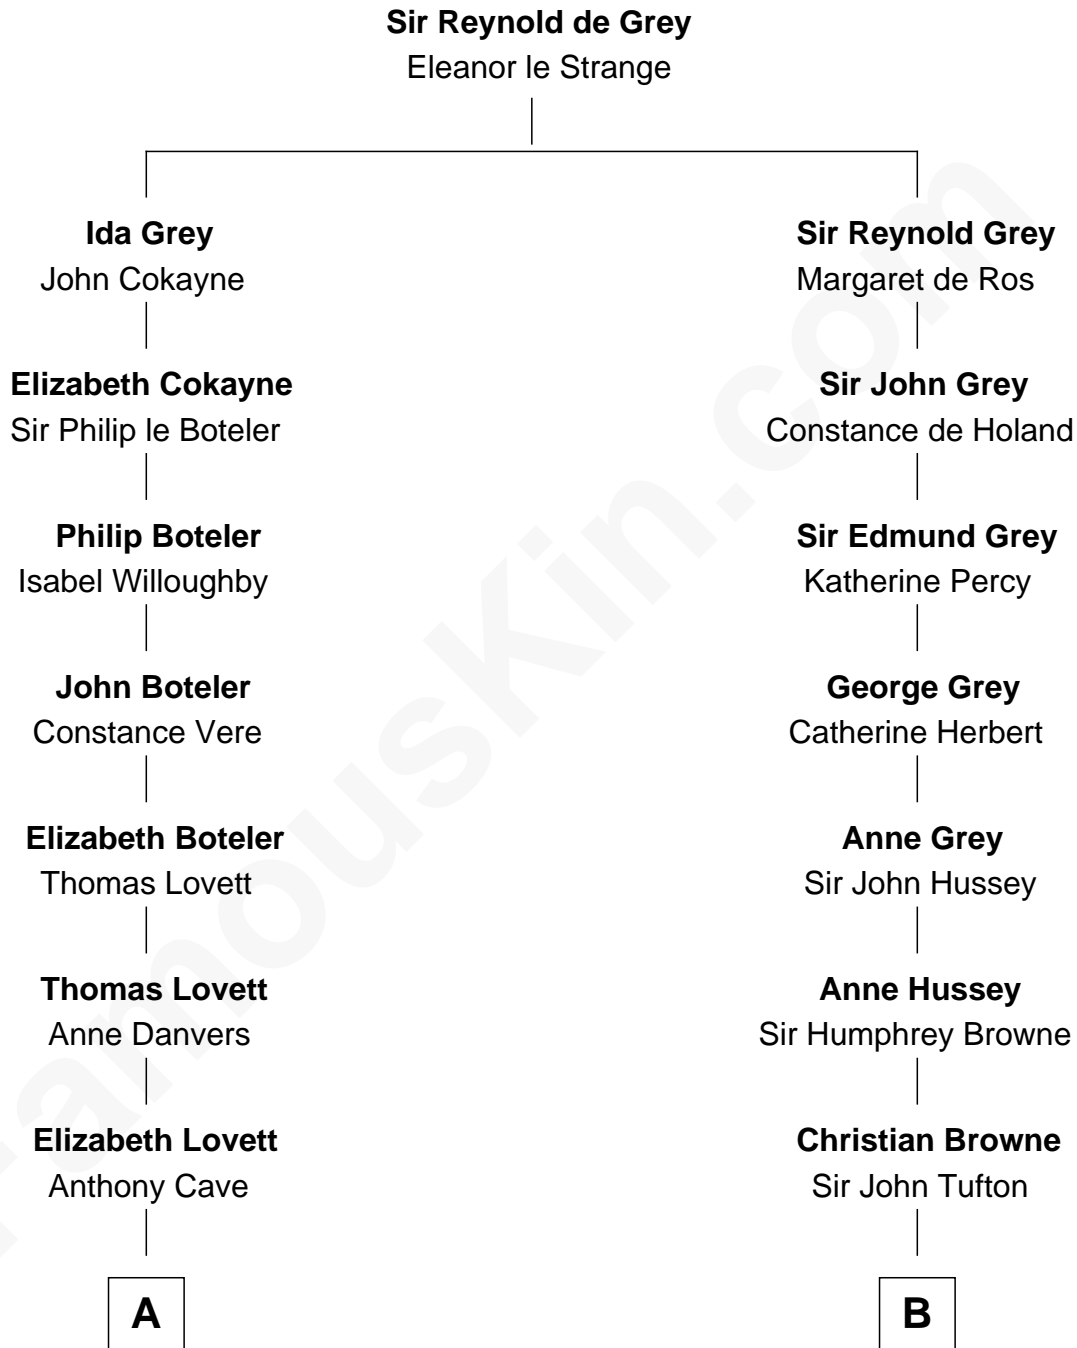

## Relationship Chart of

### Joseph Wharton

Founder of the Wharton School of Business

16th cousin 3 times removed of

**Kit Harington**

TV Actor - "Game of Thrones"

C

**Lavender Cecilia Denny**  
John Charles Dundas Harington

**Sir David Richard Harington**  
Deborah Jane Catesby