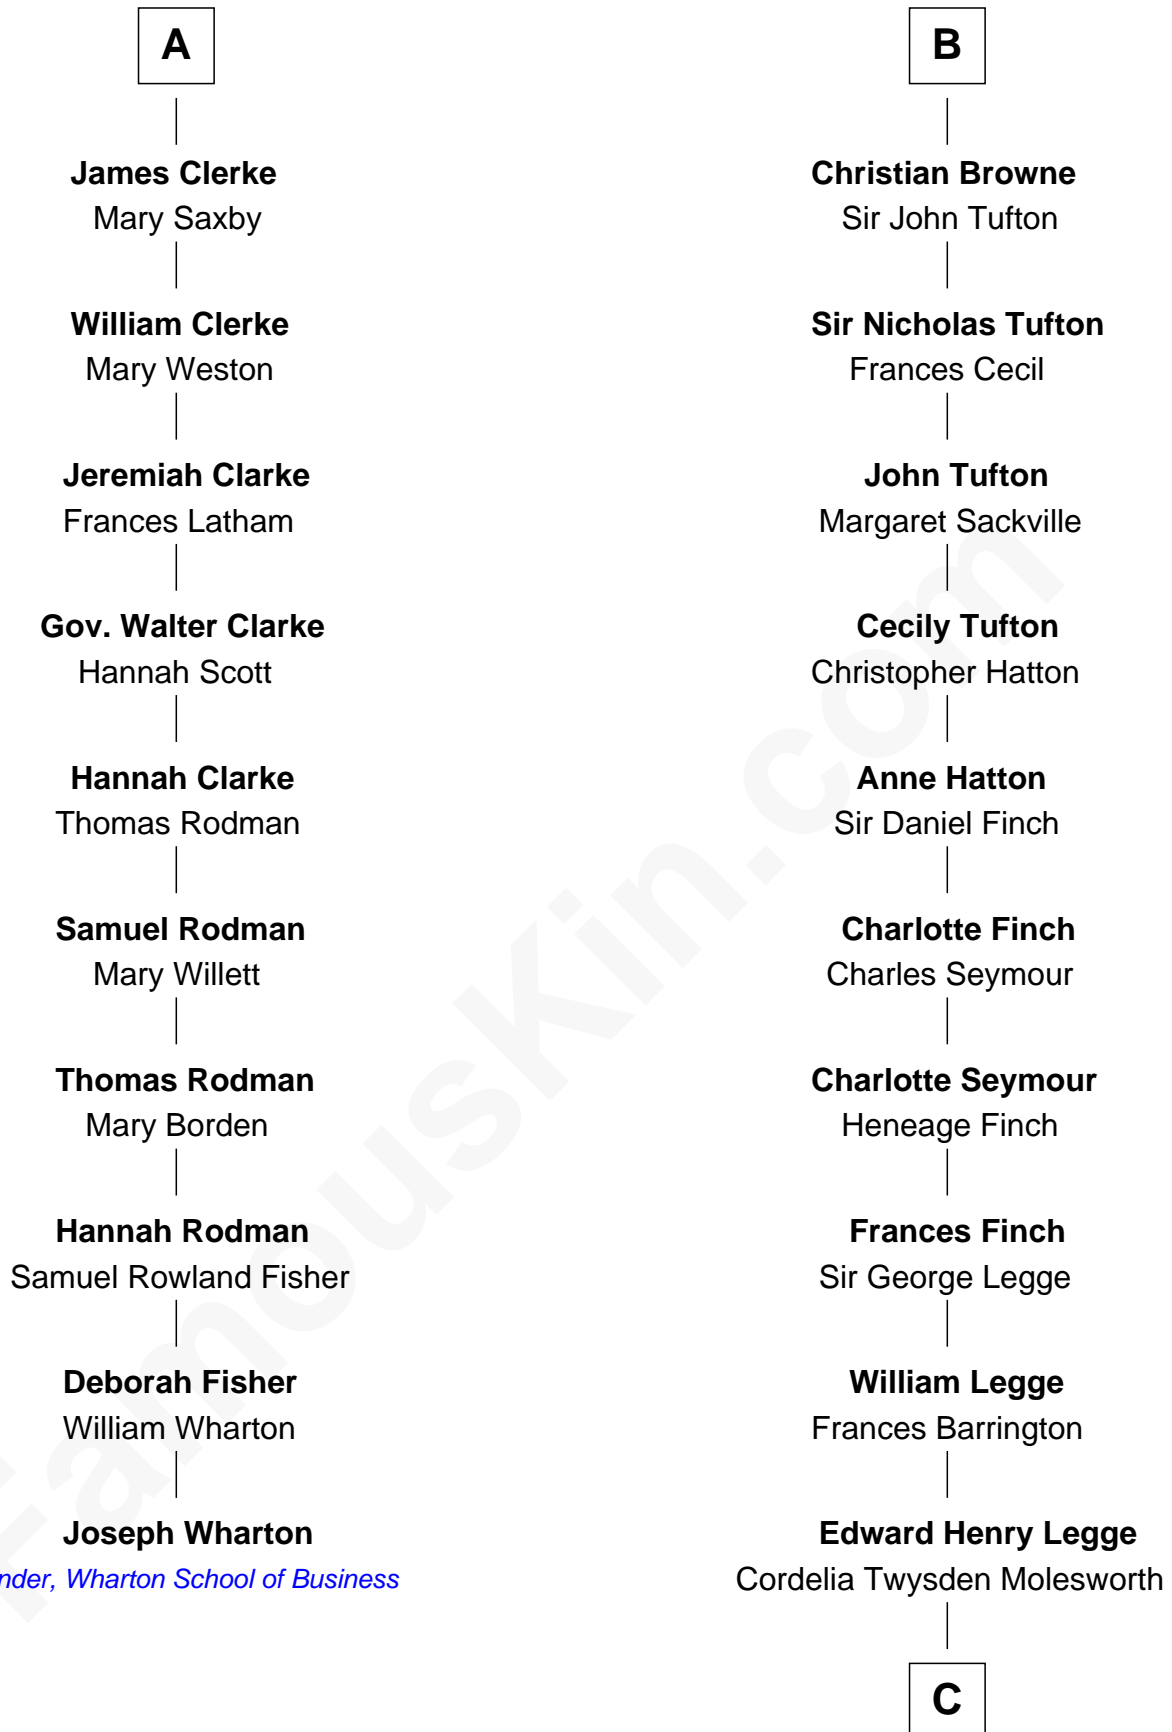

FamousKin.com

Relationship Chart of

Joseph Wharton

Founder of the Wharton School of Business

16th cousin 4 times removed of

Kit Harington

TV Actor - "Game of Thrones"

Sir William de Ros
Margery de Badlesmere

C

Lois Marjorie Legge
Ernest Wriothesley Denny

Lavender Cecilia Denny
John Charles Dundas Harington

Sir David Richard Harington
Deborah Jane Catesby

Kit Harington

TV Actor - "Game of Thrones"