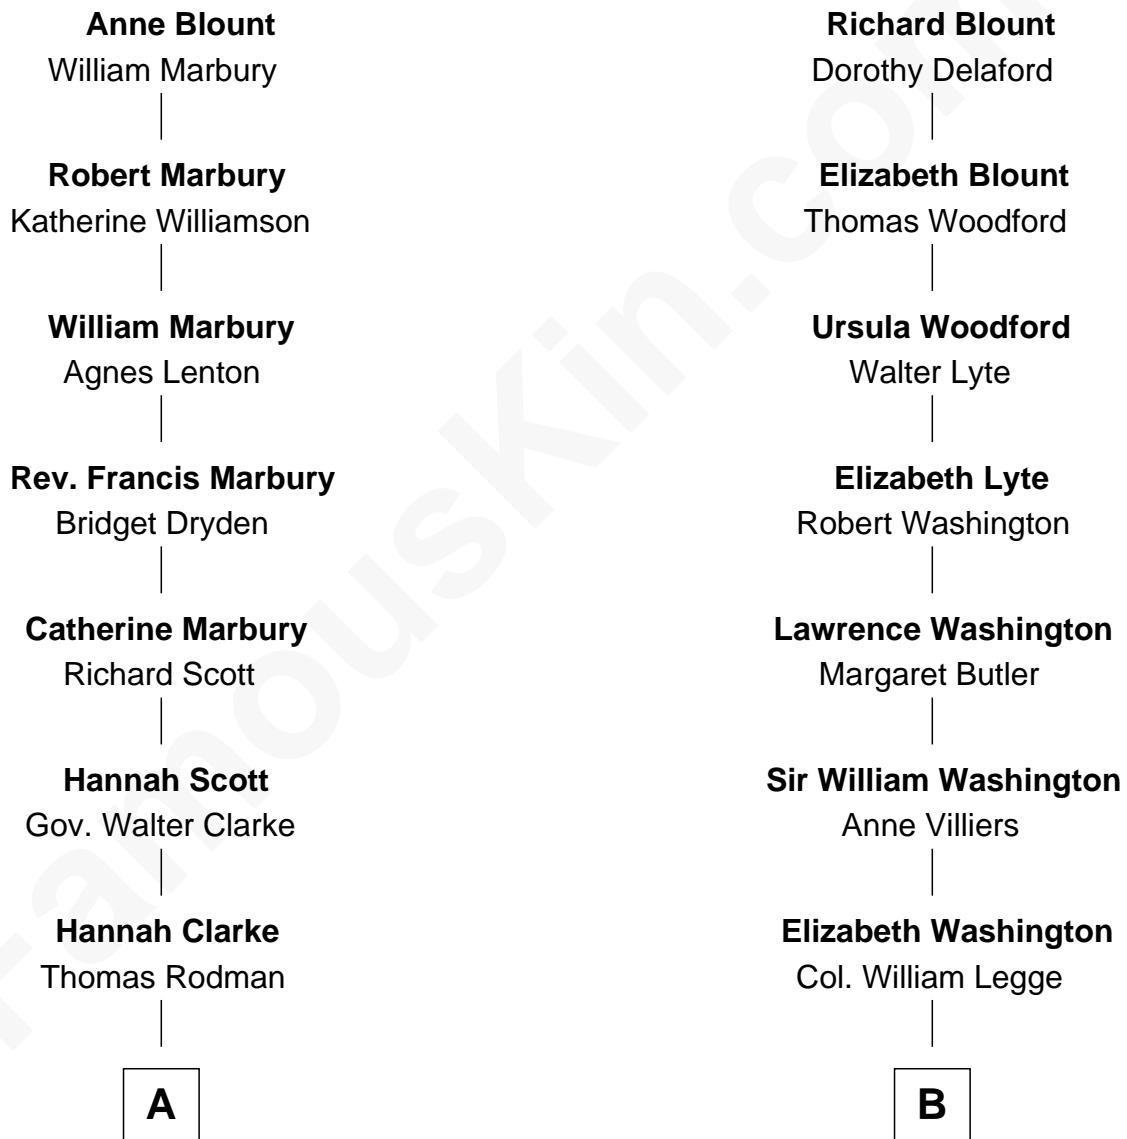

FamousKin.com

Relationship Chart of

Joseph Wharton

Founder of the Wharton School of Business

11th cousin 6 times removed of

Kit Harington

TV Actor - "Game of Thrones"

Sir Thomas Blount

with wife
Agnes Hawley

with wife
Catherine Clifton

Kit Harington photo by [Gage Skidmore](#) (CC BY-SA 2.0)