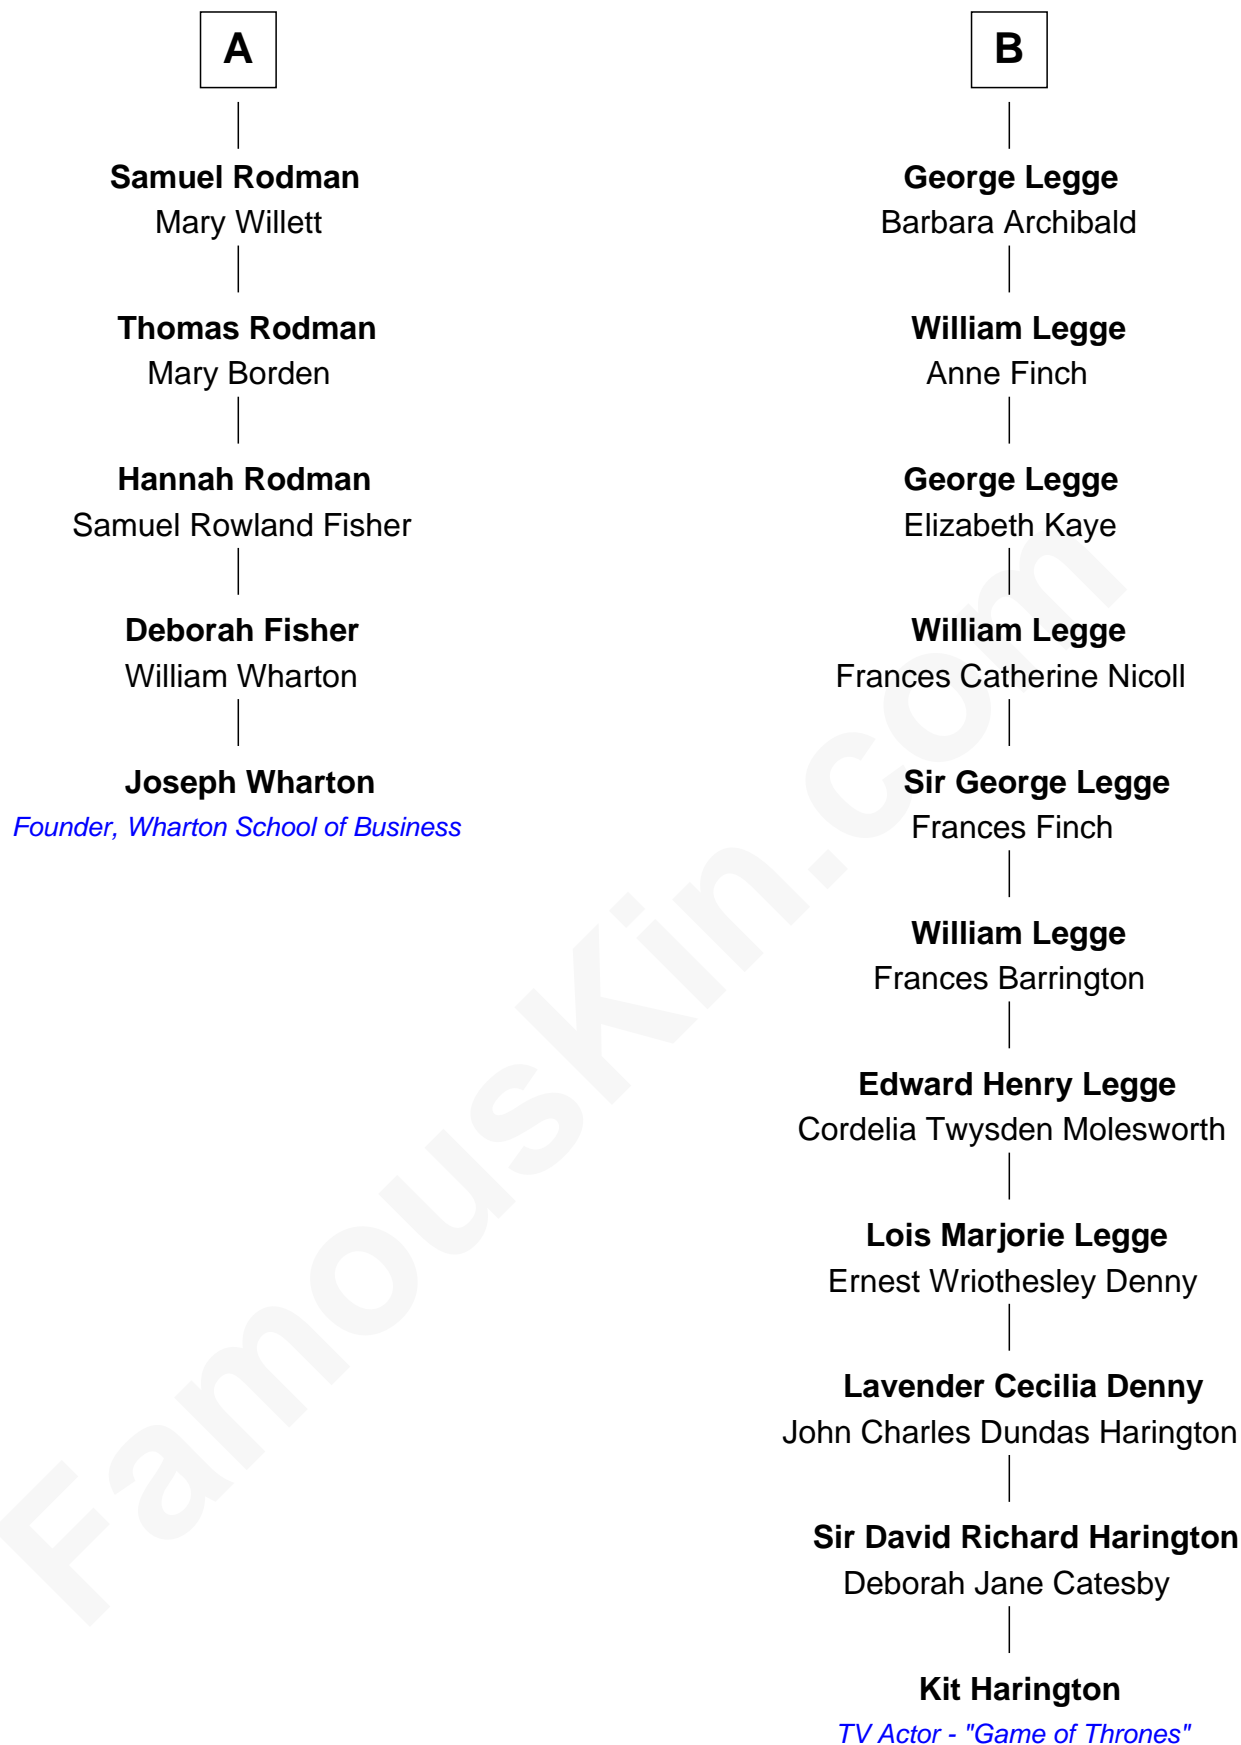

FamousKin.com

Relationship Chart of

Joseph Wharton

Founder of the Wharton School of Business

11th cousin 6 times removed of

Kit Harington

TV Actor - "Game of Thrones"

Sir Thomas Blount

with wife
Agnes Hawley

with wife
Catherine Clifton

Kit Harington photo by [Gage Skidmore](#) (CC BY-SA 2.0)