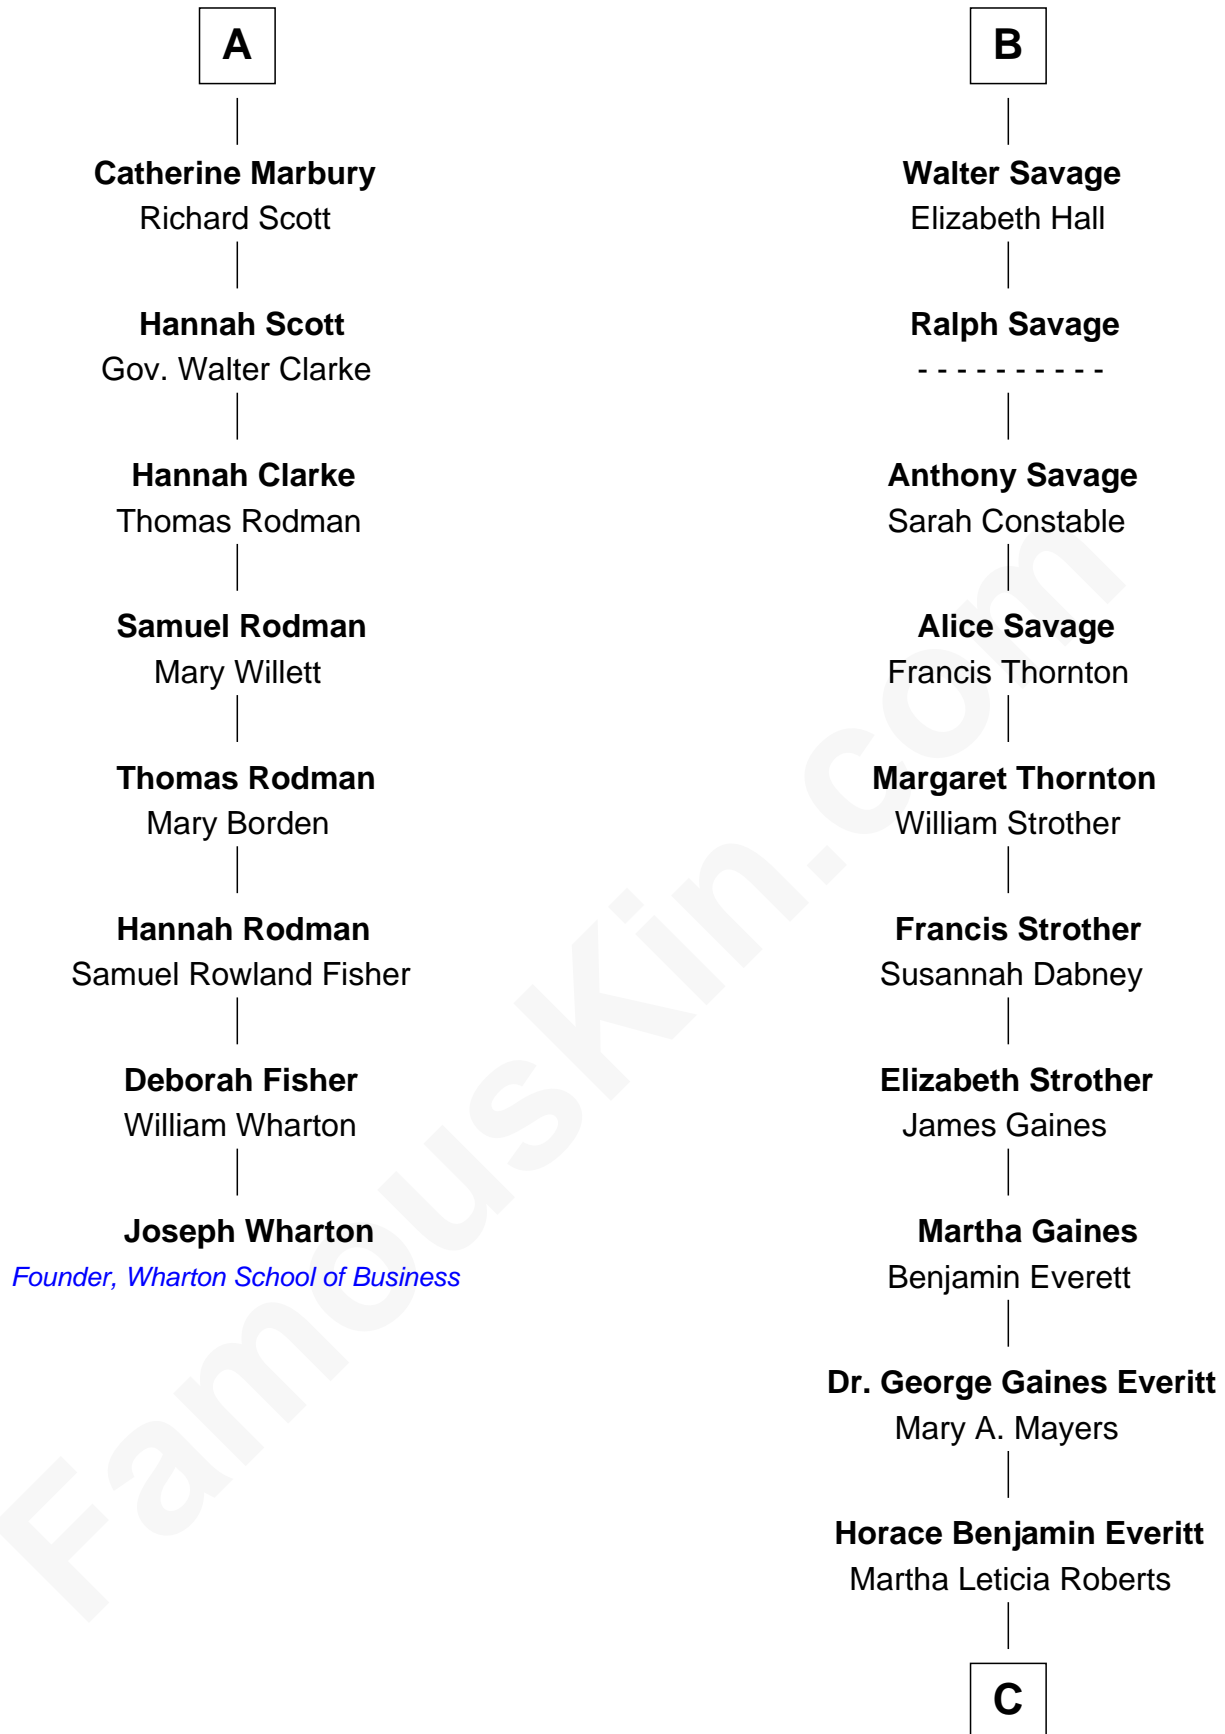

FamousKin.com

Relationship Chart of

Joseph Wharton

Founder of the Wharton School of Business

14th cousin 5 times removed of

William H. Macy
TV and Movie Actor

Robert de Ferrers
Margaret Despencer

C

—
Mary Lois Everitt
Clement Overstreet

—
Lois Elizabeth Overstreet
William Hall Macy

—
William H. Macy
TV and Movie Actor

FamousKin.com