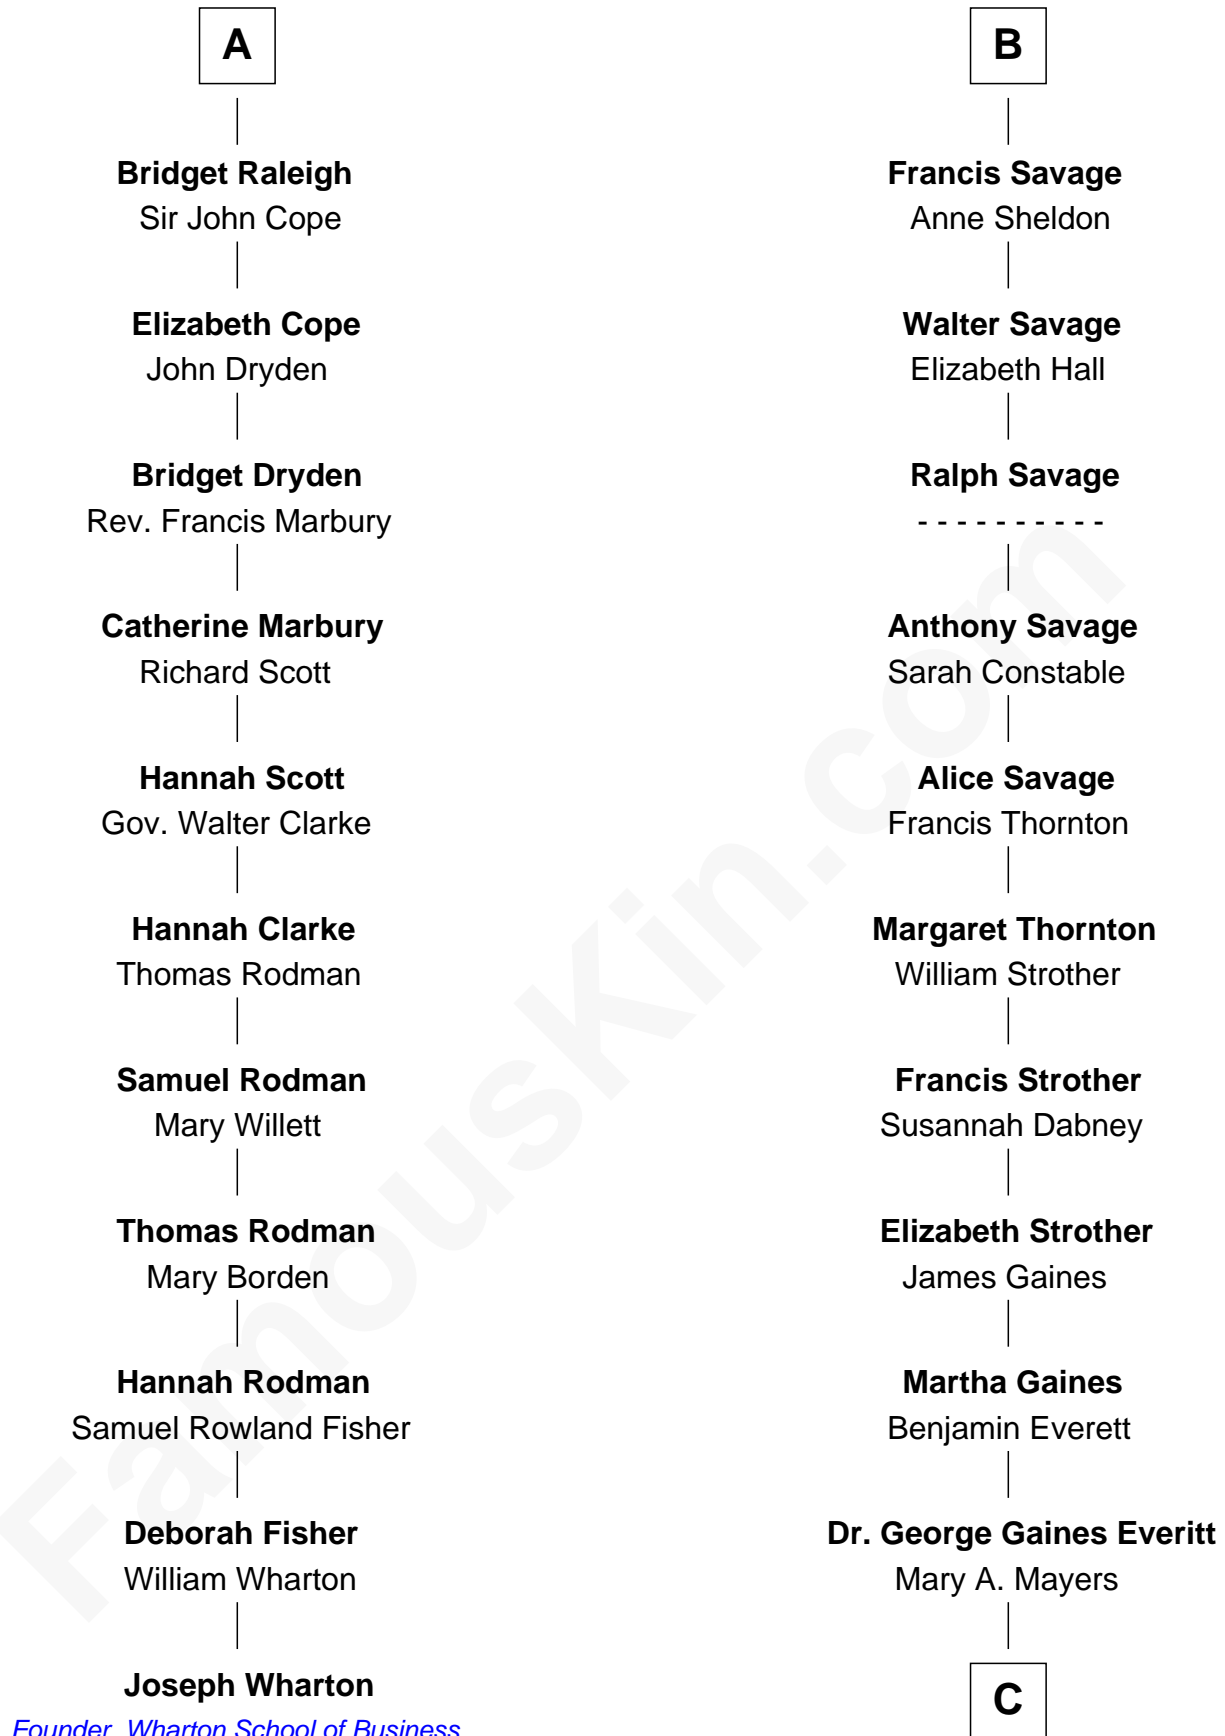

FamousKin.com

Relationship Chart of

Joseph Wharton

Founder of the Wharton School of Business

17th cousin 3 times removed of

William H. Macy
TV and Movie Actor

Edmund Fitzalan
Alice de Warenne

C

—
Horace Benjamin Everitt

Martha Leticia Roberts

—
Mary Lois Everitt

Clement Overstreet

—
Lois Elizabeth Overstreet

William Hall Macy

—
William H. Macy

TV and Movie Actor