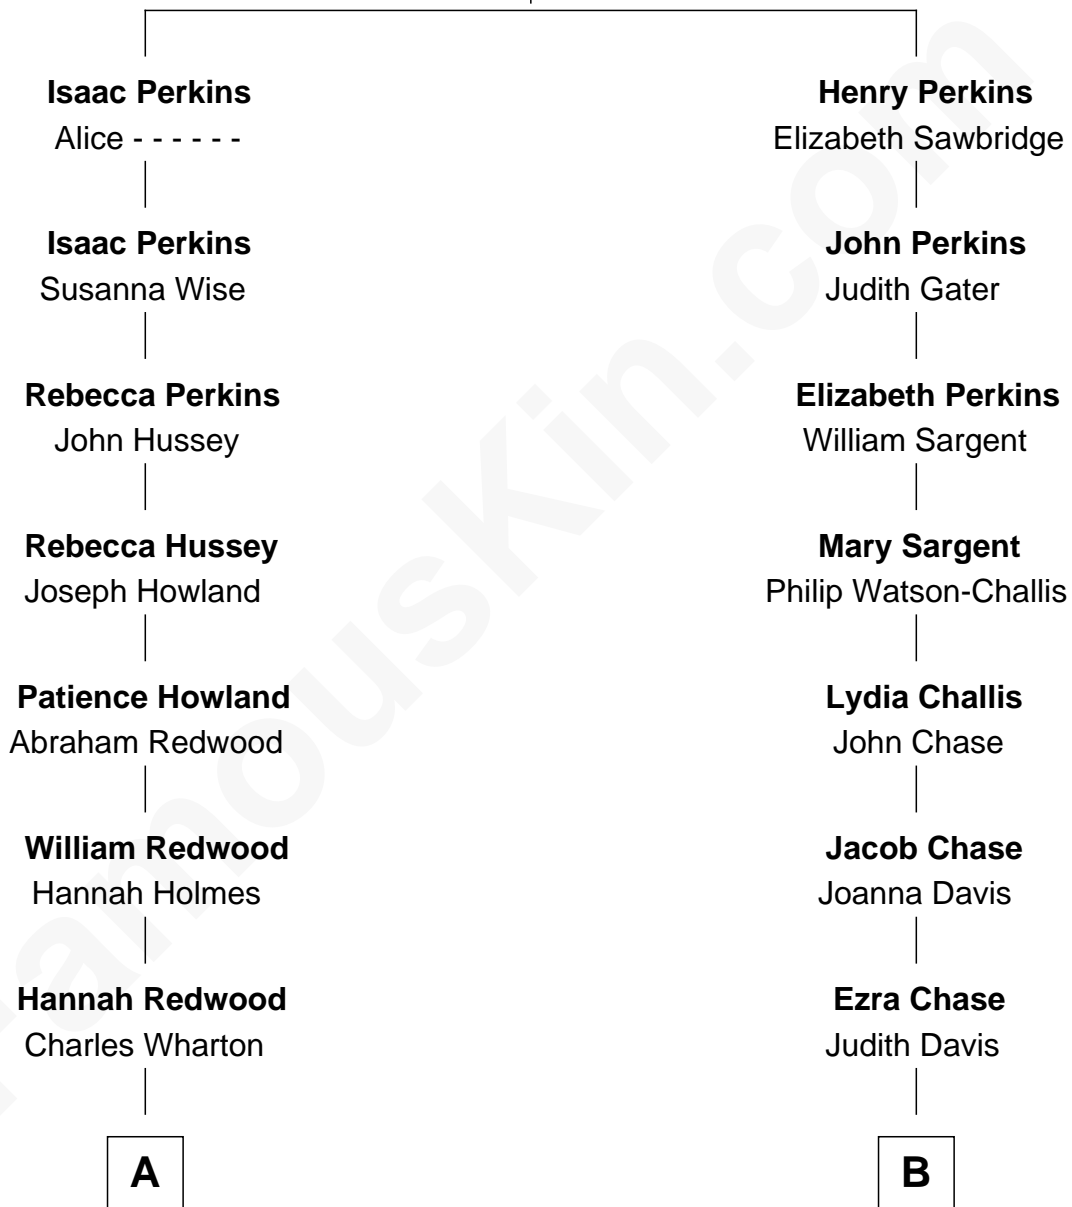

FamousKin.com

Relationship Chart of

Joseph Wharton

Founder of the Wharton School of Business

8th cousin 5 times removed of

Gerald Ford

38th U.S. President

Thomas Perkins

Alice - - - - -

A

William Wharton

Deborah Fisher

Joseph Wharton

Founder, Wharton School of Business

B

William Chase

Levi Addison Gardner

Dorothy Ayer Gardner

Leslie Lynch King

Gerald Ford

38th U.S. President