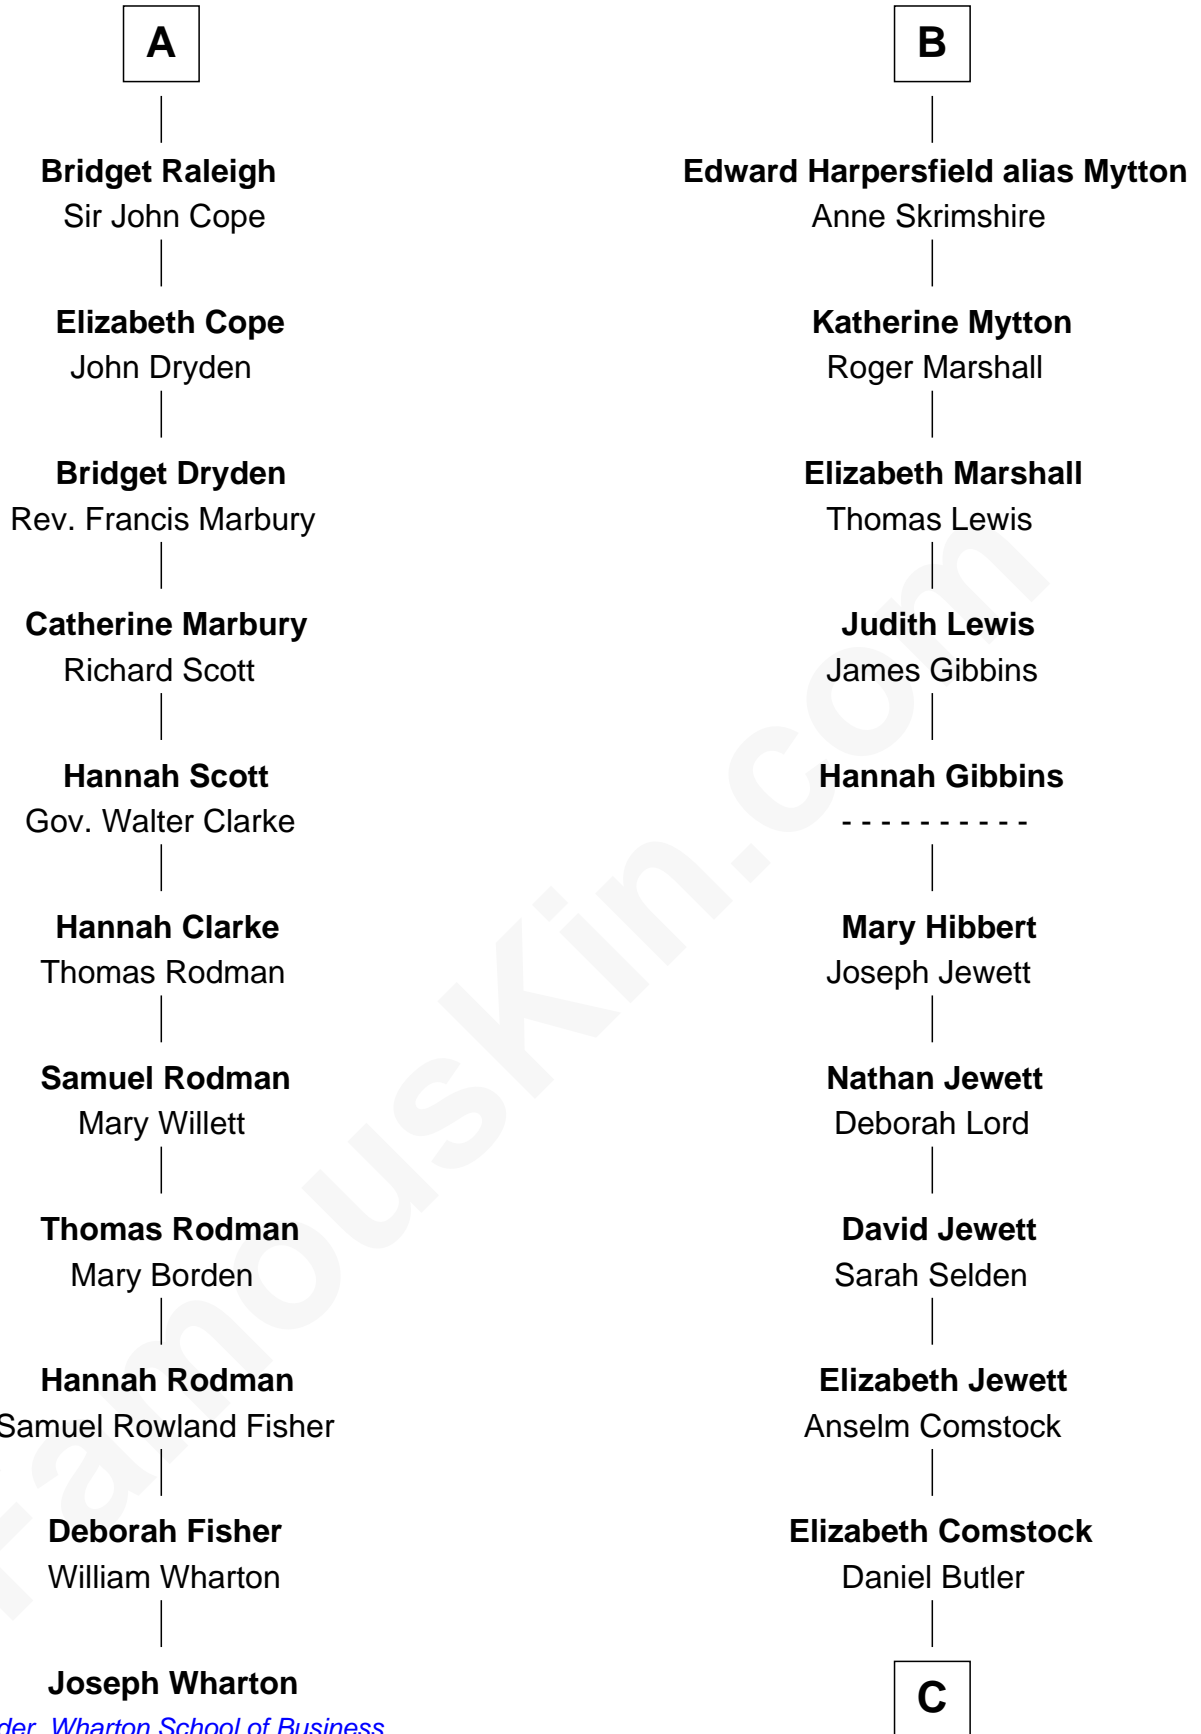

## Relationship Chart of

### Joseph Wharton

*Founder of the Wharton School of Business*

17th cousin 4 times removed of

**Gerald Ford**

*38th U.S. President*

**Edmund Fitzalan**

Alice de Warenne

*Founder, Wharton School of Business*

**C**

George Selden Butler

Elizabeth Ely Gridley

Amy Gridley Butler

George Manney Ayer

Adele Augusta Ayer

Levi Addison Gardner

Dorothy Ayer Gardner