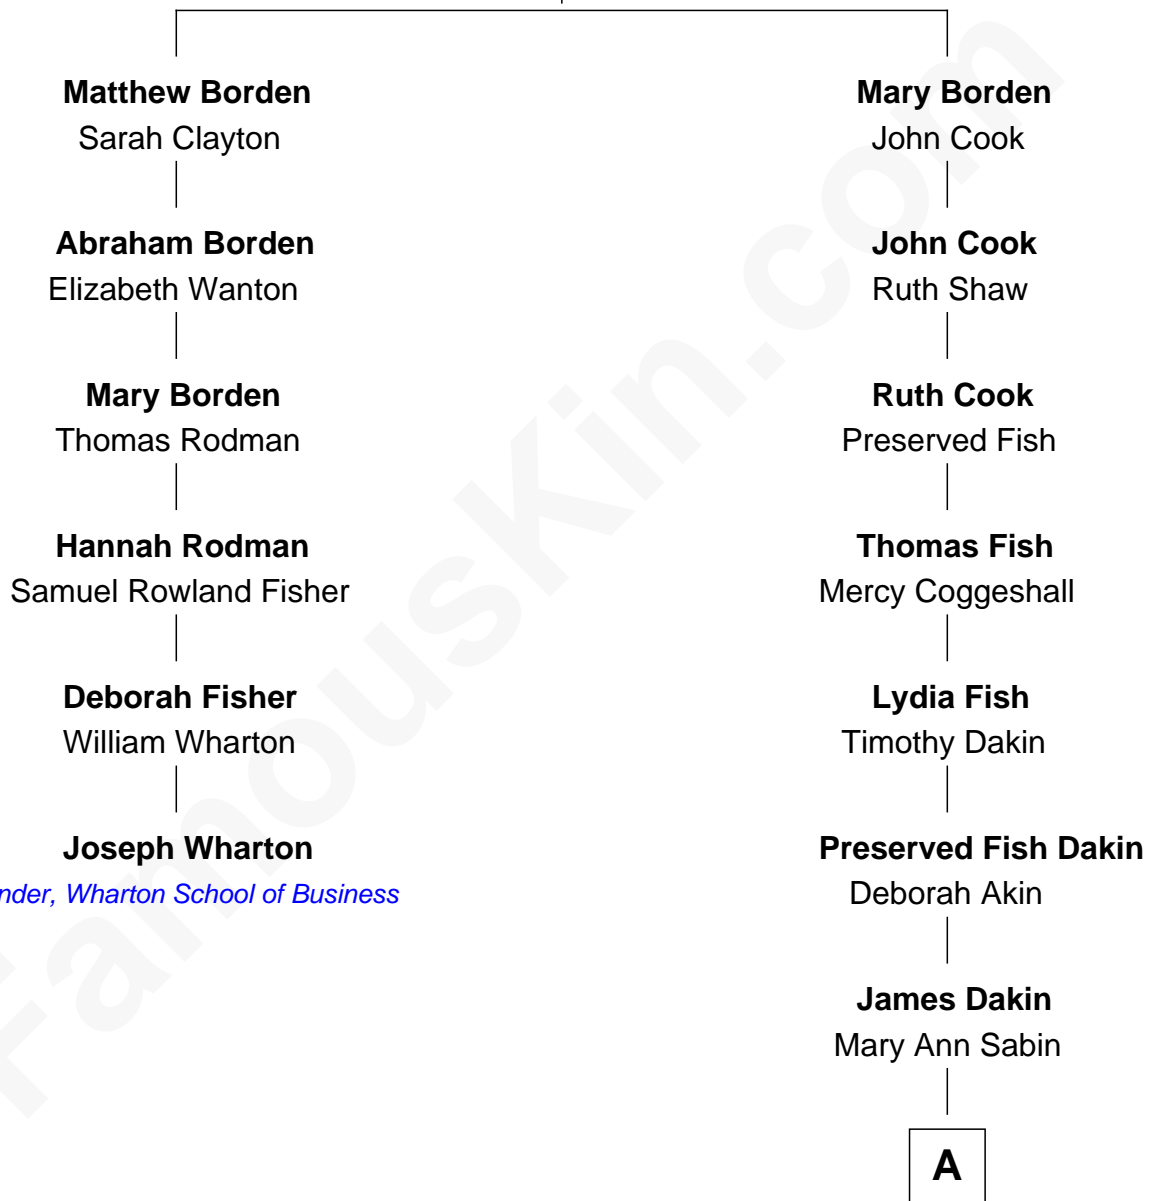

FamousKin.com

Relationship Chart of

Joseph Wharton

Founder of the Wharton School of Business

5th cousin 7 times removed of

Ethan Hawke

Actor, Director, Screenwriter, Novelist

Richard Borden

Joane Fowle

A

Dr. Edwin Francis Dakin

Hannah Jane Bellar

Ida Jane Dakin

George Washington Hawke

Ronald M. Hawke

Edith S. Mosher