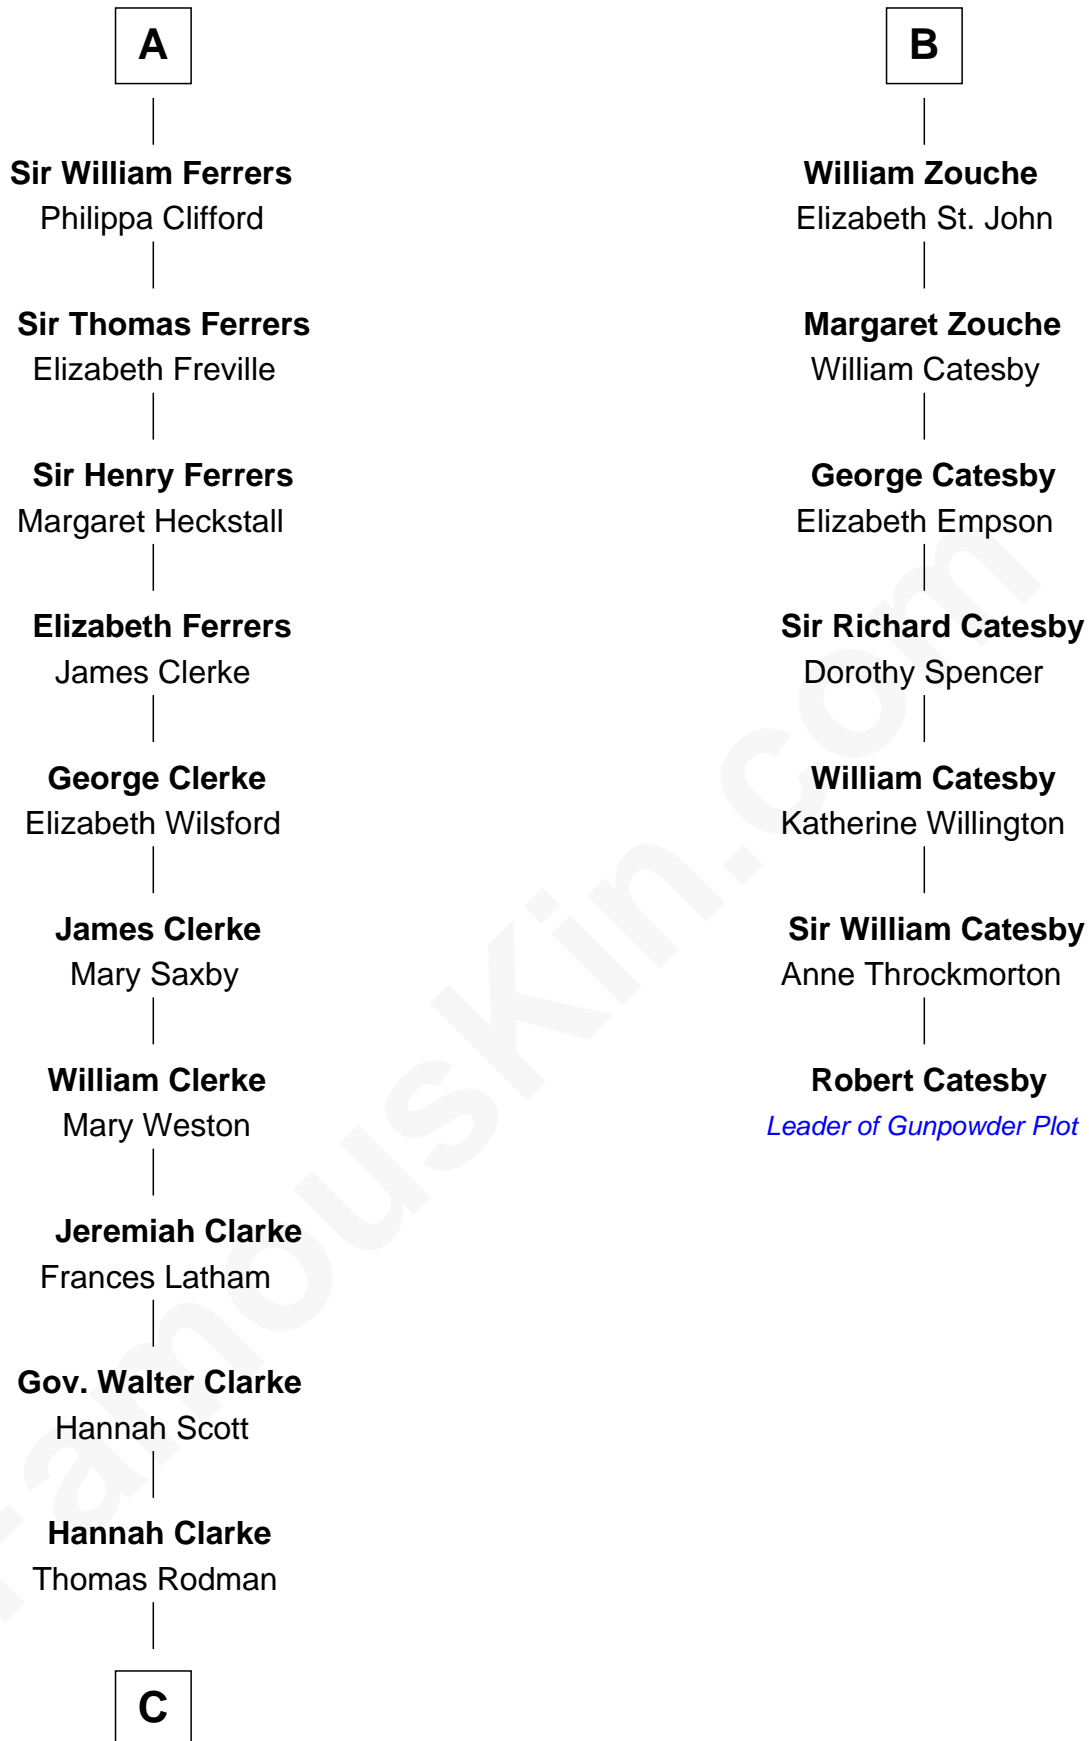

FamousKin.com

Relationship Chart of

Joseph Wharton

Founder of the Wharton School of Business

13th cousin 8 times removed of

Robert Catesby

Leader of Gunpowder Plot

Reginald de Braiose

C

—
Samuel Rodman

Mary Willett

—
Thomas Rodman

Mary Borden

—
Hannah Rodman

Samuel Rowland Fisher

—
Deborah Fisher