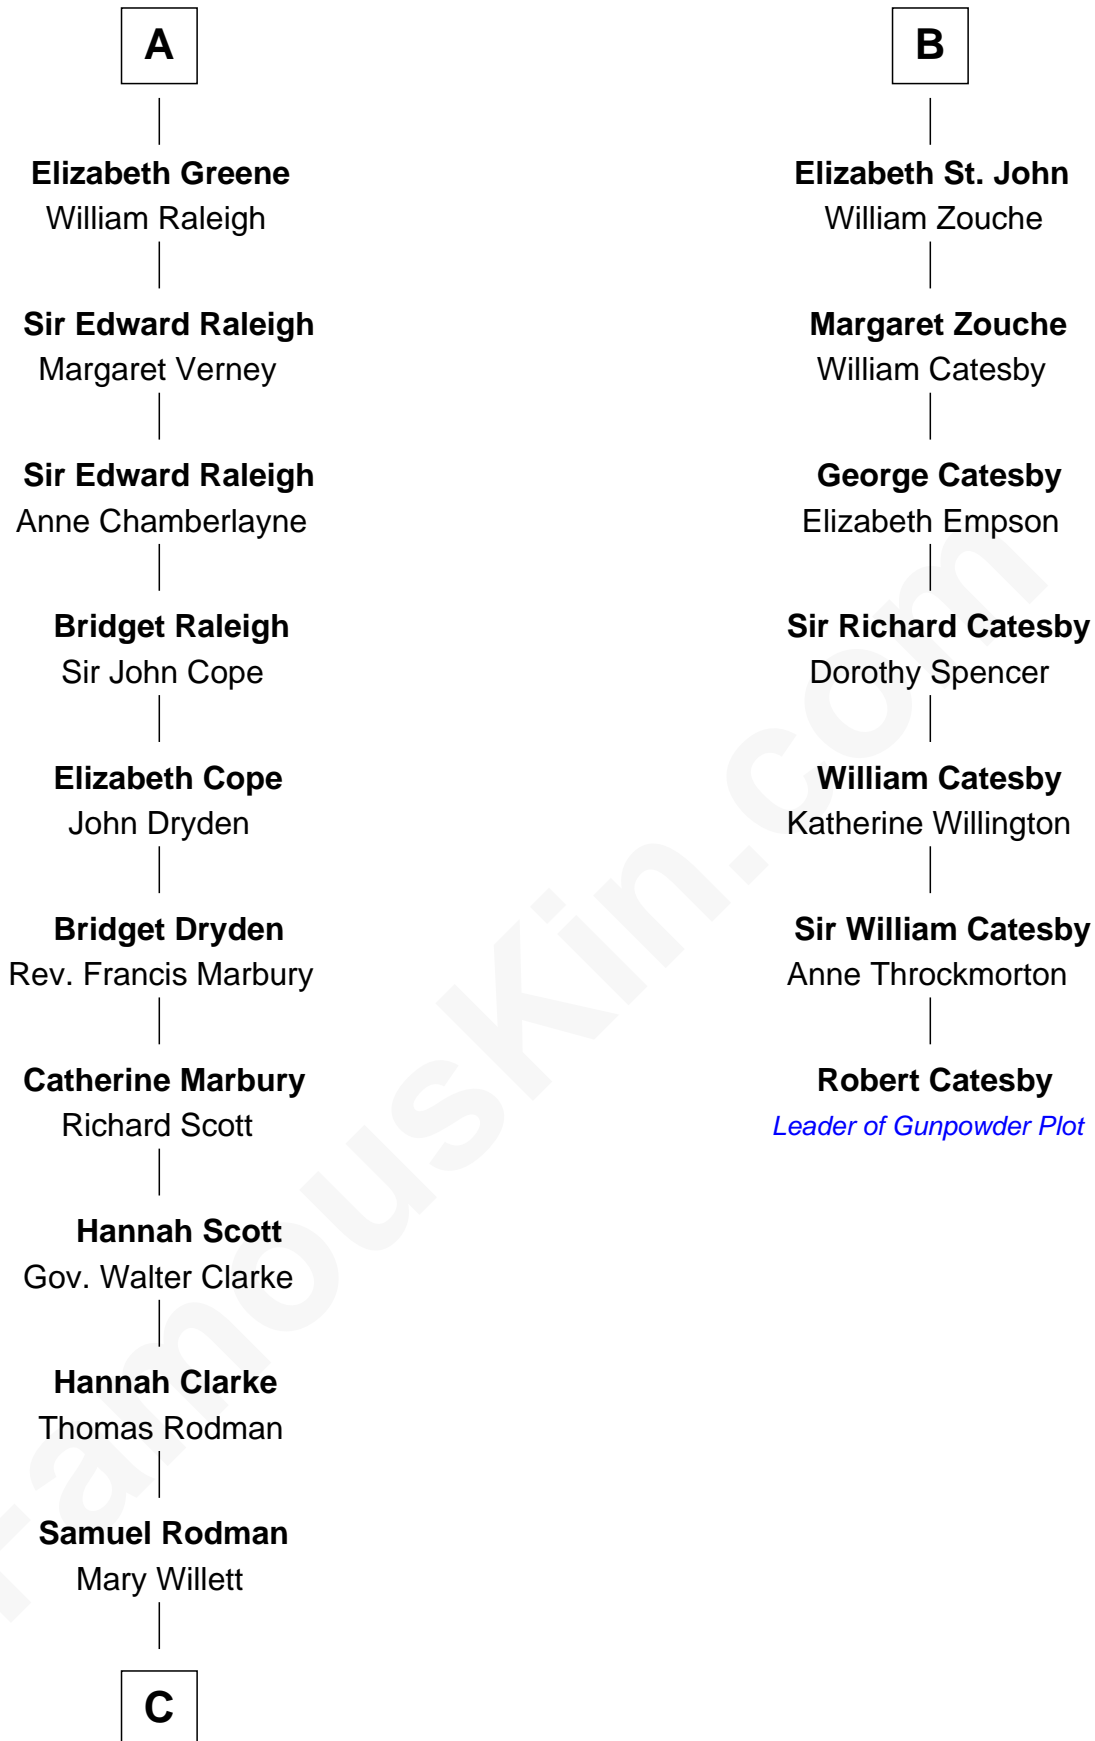

FamousKin.com Relationship Chart of Joseph Wharton

Founder of the Wharton School of Business

13th cousin 7 times removed of

Robert Catesby

Leader of Gunpowder Plot

C

—
Thomas Rodman

Mary Borden
—

Hannah Rodman

Samuel Rowland Fisher
—

Deborah Fisher

William Wharton
—

Joseph Wharton

Founder, Wharton School of Business

FamousKin.com