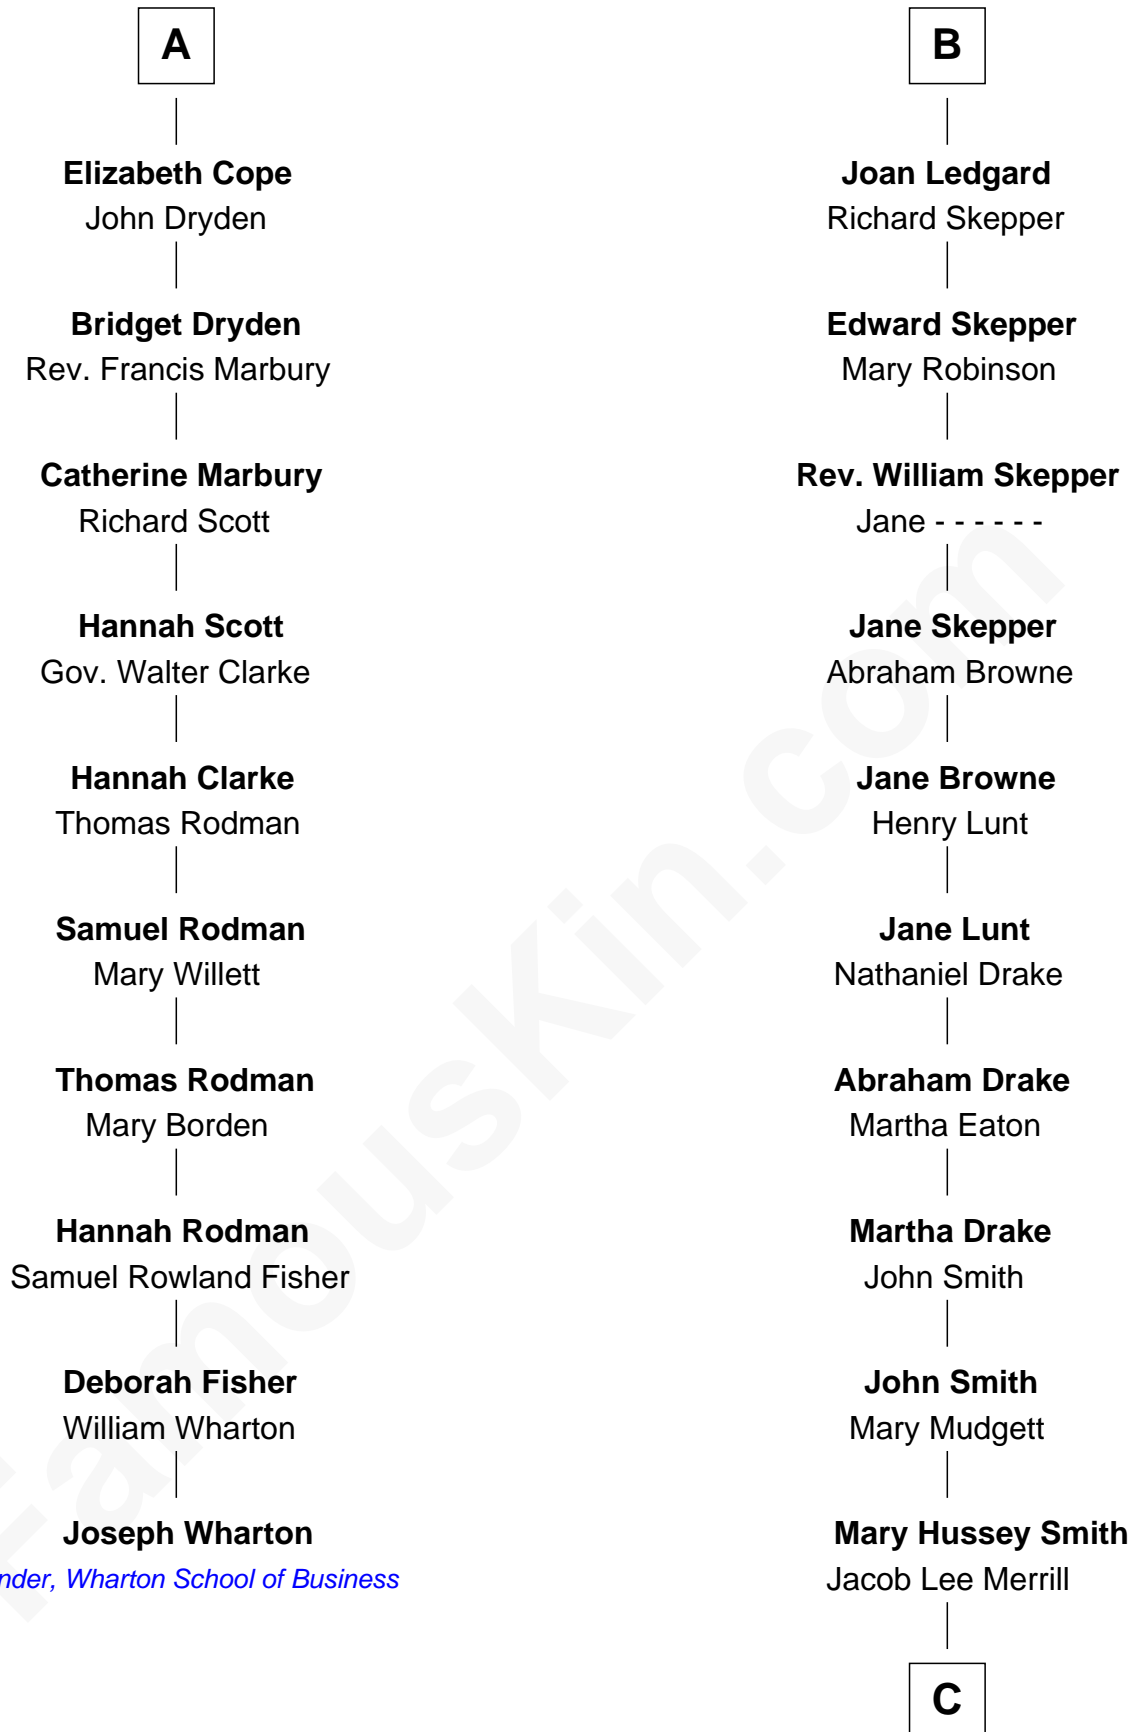

## Relationship Chart of

### Joseph Wharton

Founder of the Wharton School of Business

16th cousin 5 times removed of

### Meghan Markle

Duchess of Sussex, TV Actress

**C**

George David Merrill

Mary Bird

Gertrude May Merrill

Fred George Sanders

Doris Mary Rita Sanders