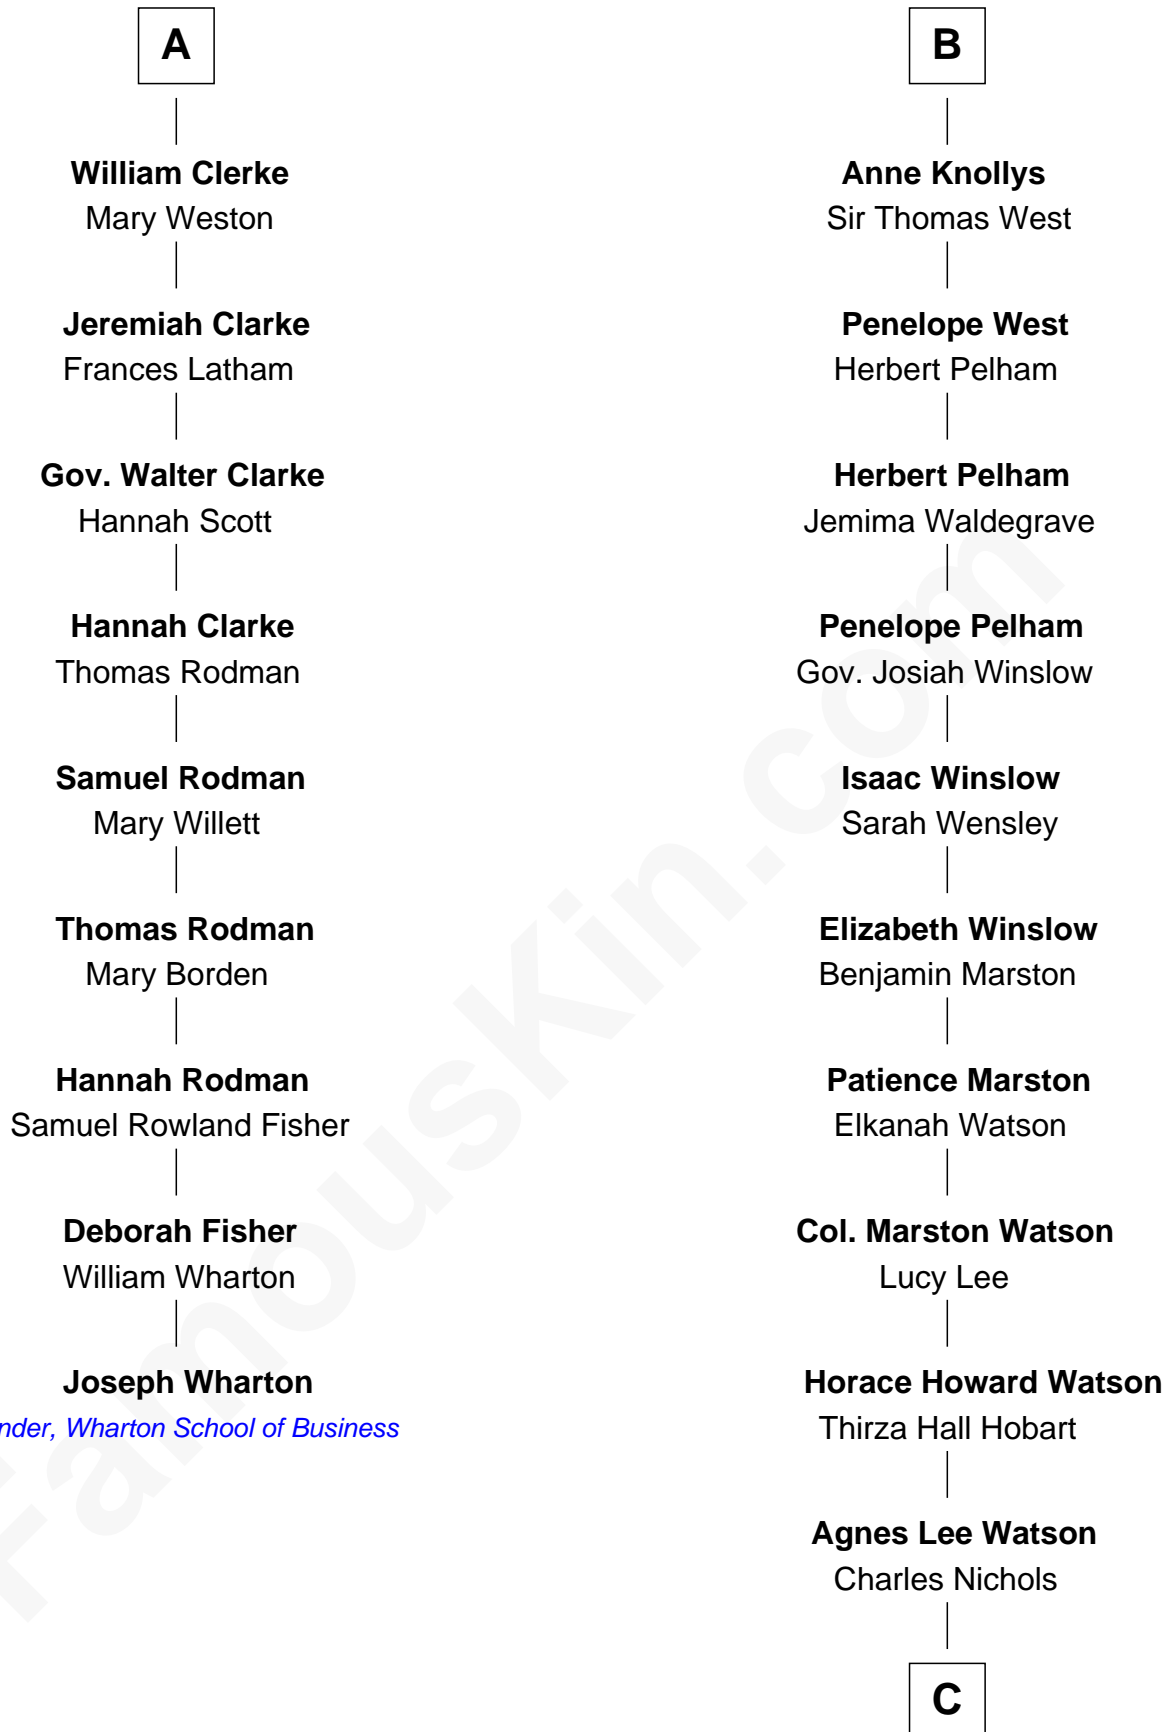

FamousKin.com

Relationship Chart of

Joseph Wharton

Founder of the Wharton School of Business

15th cousin 6 times removed of

John Cena

Movie Actor and WWE Pro Wrestler

John de Welles

Thomas Boleyn

Elizabeth Howard

Mary Boleyn

Sir William Carey

Catherine Carey

Sir Francis Knollys

B

C