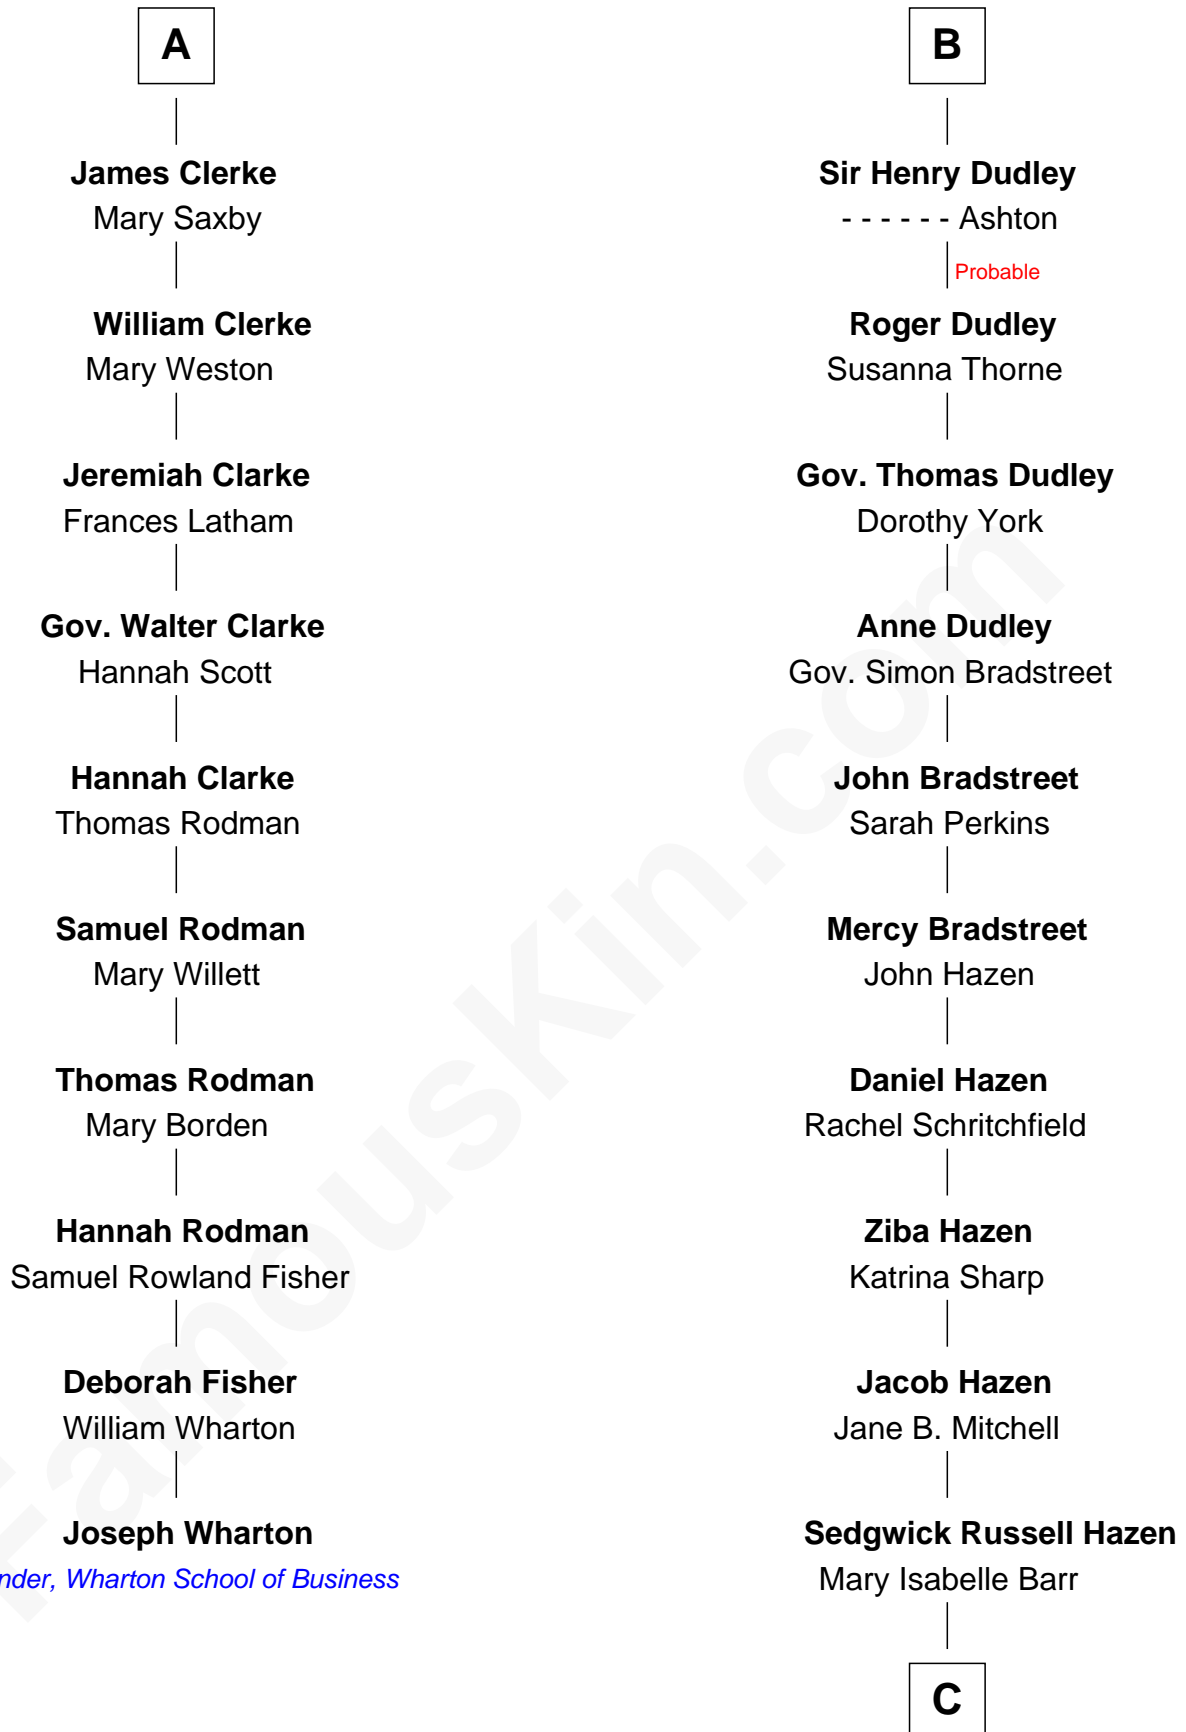

FamousKin.com

Relationship Chart of

Joseph Wharton

Founder of the Wharton School of Business

16th cousin 4 times removed of

J. K. Simmons

TV and Movie Actor

Sir William de Ros
Margery de Badlesmere