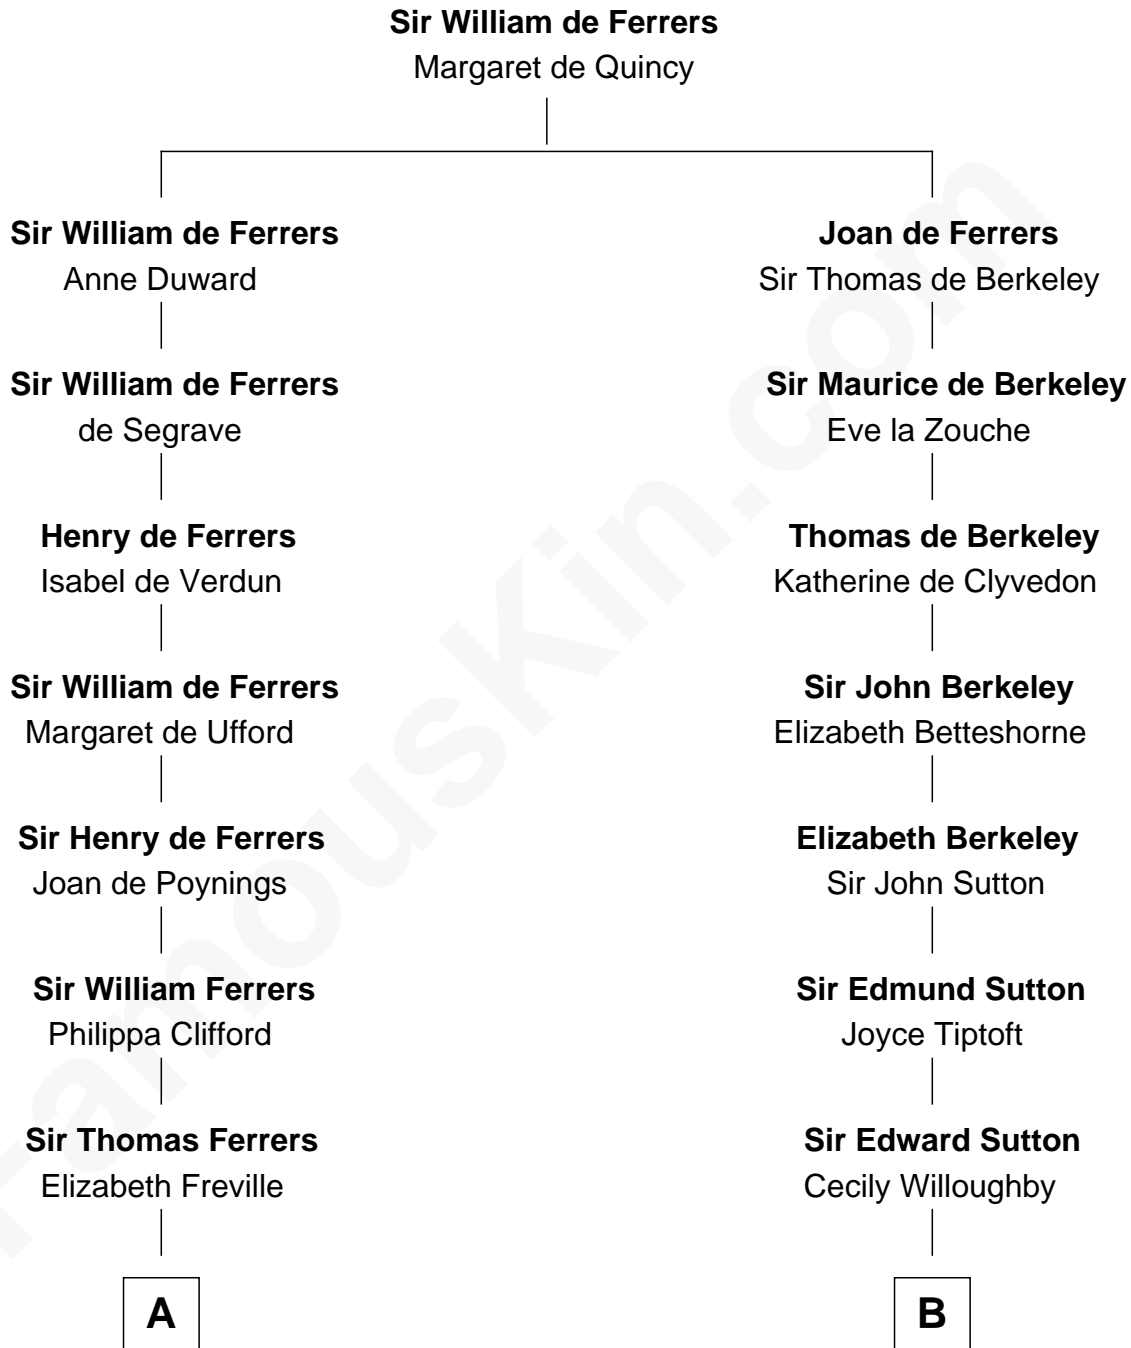

FamousKin.com

Relationship Chart of

Joseph Wharton

Founder of the Wharton School of Business

19th cousin 2 times removed of

J. K. Simmons
TV and Movie Actor

C

Hannah Rodman
Samuel Rowland Fisher

Deborah Fisher
William Wharton

Joseph Wharton
Founder, Wharton School of Business

D

Sedgwick Russell Hazen
Mary Isabelle Barr

Lewis Jacob Hazen
Emma Broaddus Lewis

Ruth Hazen
Col. Ralph Archibald Kimble

Patricia Kimble
Dr. Donald William Simmons