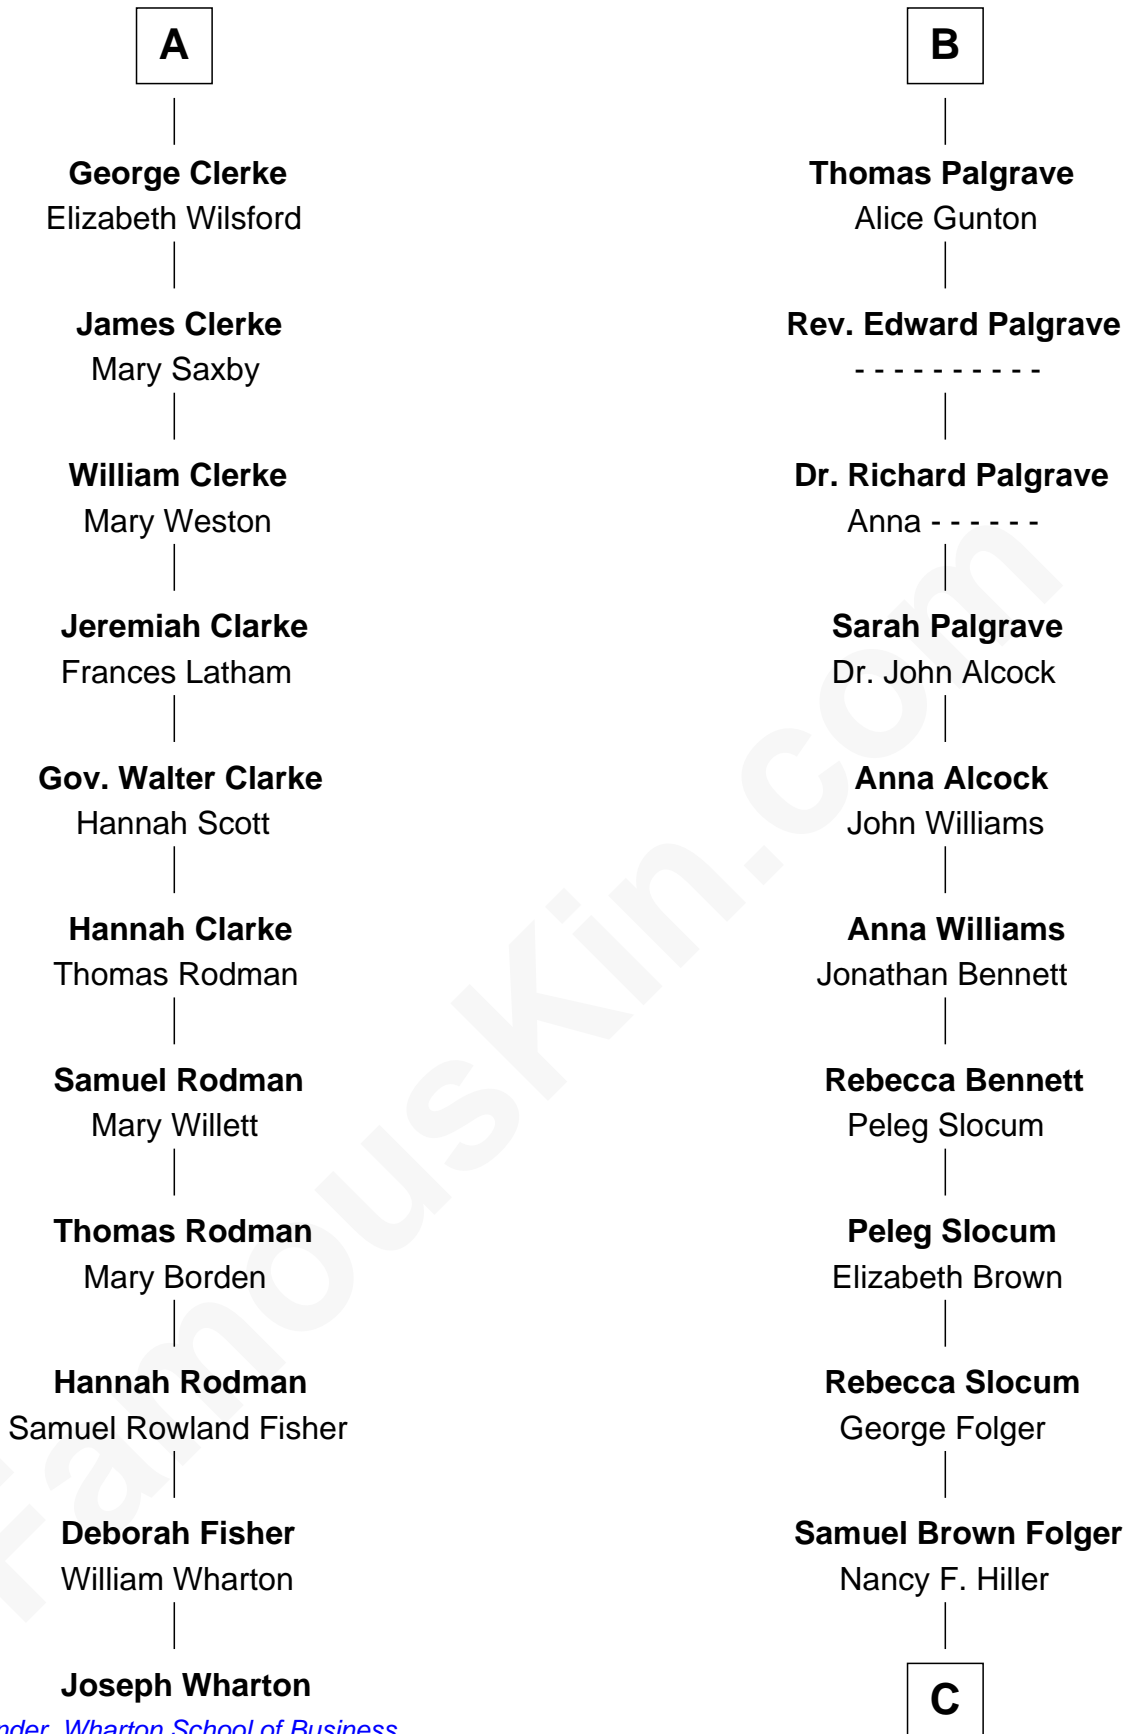

FamousKin.com

Relationship Chart of

Joseph Wharton

Founder of the Wharton School of Business

17th cousin 1 time removed of

Henry Clay Folger

Founder of Folger Shakespeare Library and Chairman of Standard Oil

Bartholomew de Badlesmere

Margaret de Clare

Margery de Badlesmere

Sir William de Ros

Maud de Roos

John de Welles

Margery de Welles

Stephen le Scrope

A

Elizabeth de Badlesmere

Sir William de Bohun

Elizabeth de Bohun

Sir Richard Fitzalan

Elizabeth Fitzalan

Sir Robert Goushill

Elizabeth Goushill

Sir Robert Wingfield

Elizabeth Wingfield

Sir William Brandon

Eleanor Brandon

John Glemham

Anne Glemham

Henry Palgrave

B