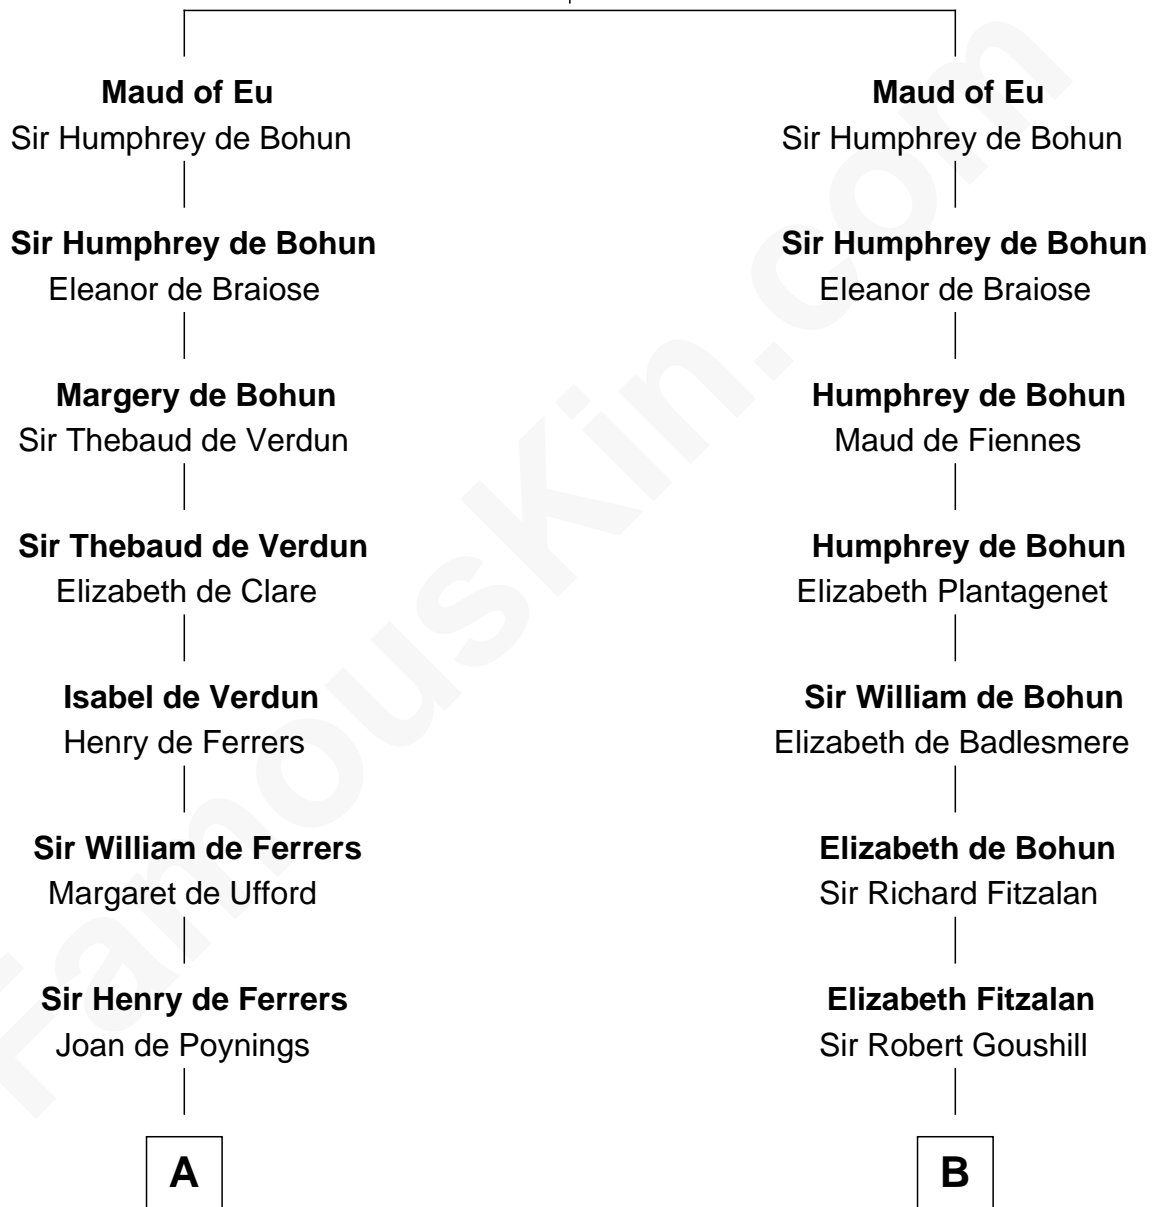

FamousKin.com

Relationship Chart of

Joseph Wharton

Founder of the Wharton School of Business

21st cousin of

J. A. Folger

Founder of Folger Coffee Company

Raoul de Lusgnan

Alice de Eu

C

Samuel Rodman

Mary Willett

Thomas Rodman

Mary Borden

Hannah Rodman

Samuel Rowland Fisher

Deborah Fisher

William Wharton

Joseph Wharton

Founder, Wharton School of Business

D

Rebecca Bennett

Peleg Slocum

Peleg Slocum