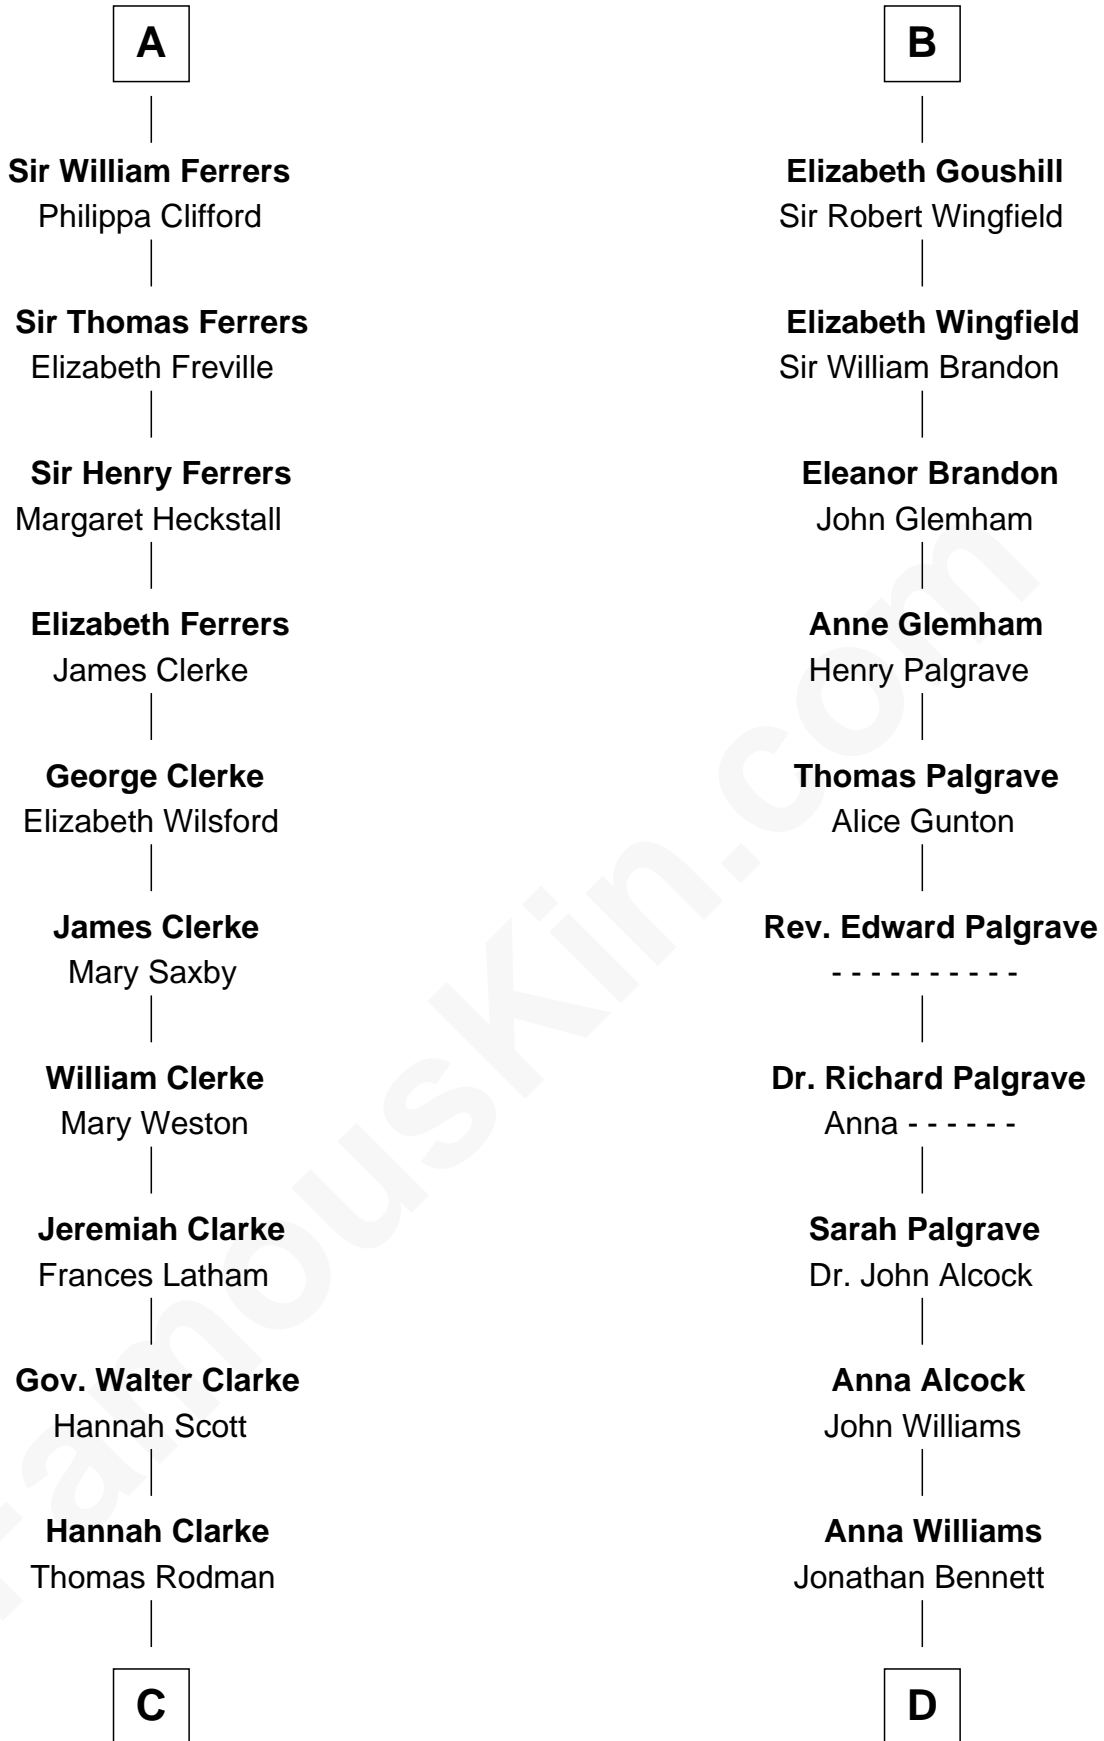

FamousKin.com

Relationship Chart of

Joseph Wharton

Founder of the Wharton School of Business

21st cousin of

J. A. Folger

Founder of Folger Coffee Company

Raoul de Lusgnan

Alice de Eu

C

Samuel Rodman

Mary Willett

Thomas Rodman

Mary Borden

Hannah Rodman

Samuel Rowland Fisher

Deborah Fisher

William Wharton

Joseph Wharton

Founder, Wharton School of Business

D

Rebecca Bennett

Peleg Slocum

Peleg Slocum