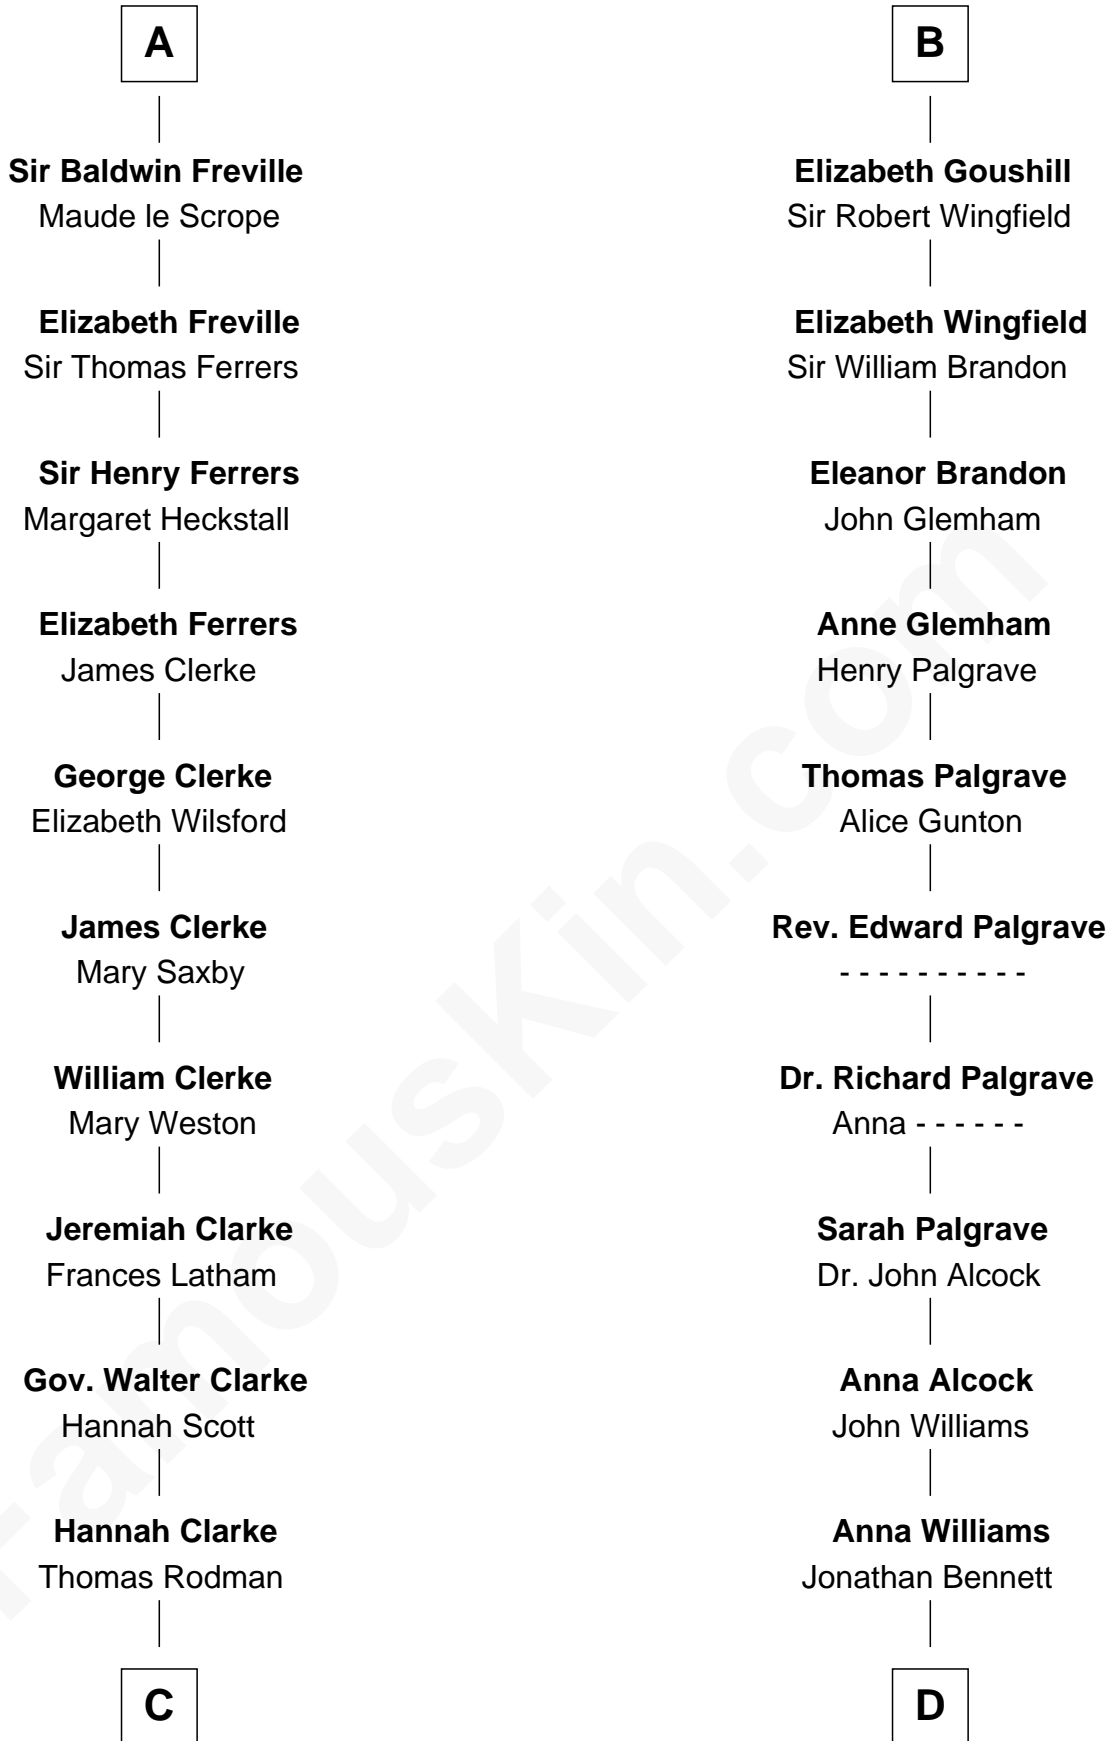

FamousKin.com

Relationship Chart of

Joseph Wharton

Founder of the Wharton School of Business

21st cousin of

J. A. Folger

Founder of Folger Coffee Company

C

Samuel Rodman

Mary Willett

Thomas Rodman

Mary Borden

Hannah Rodman

Samuel Rowland Fisher

Deborah Fisher

William Wharton