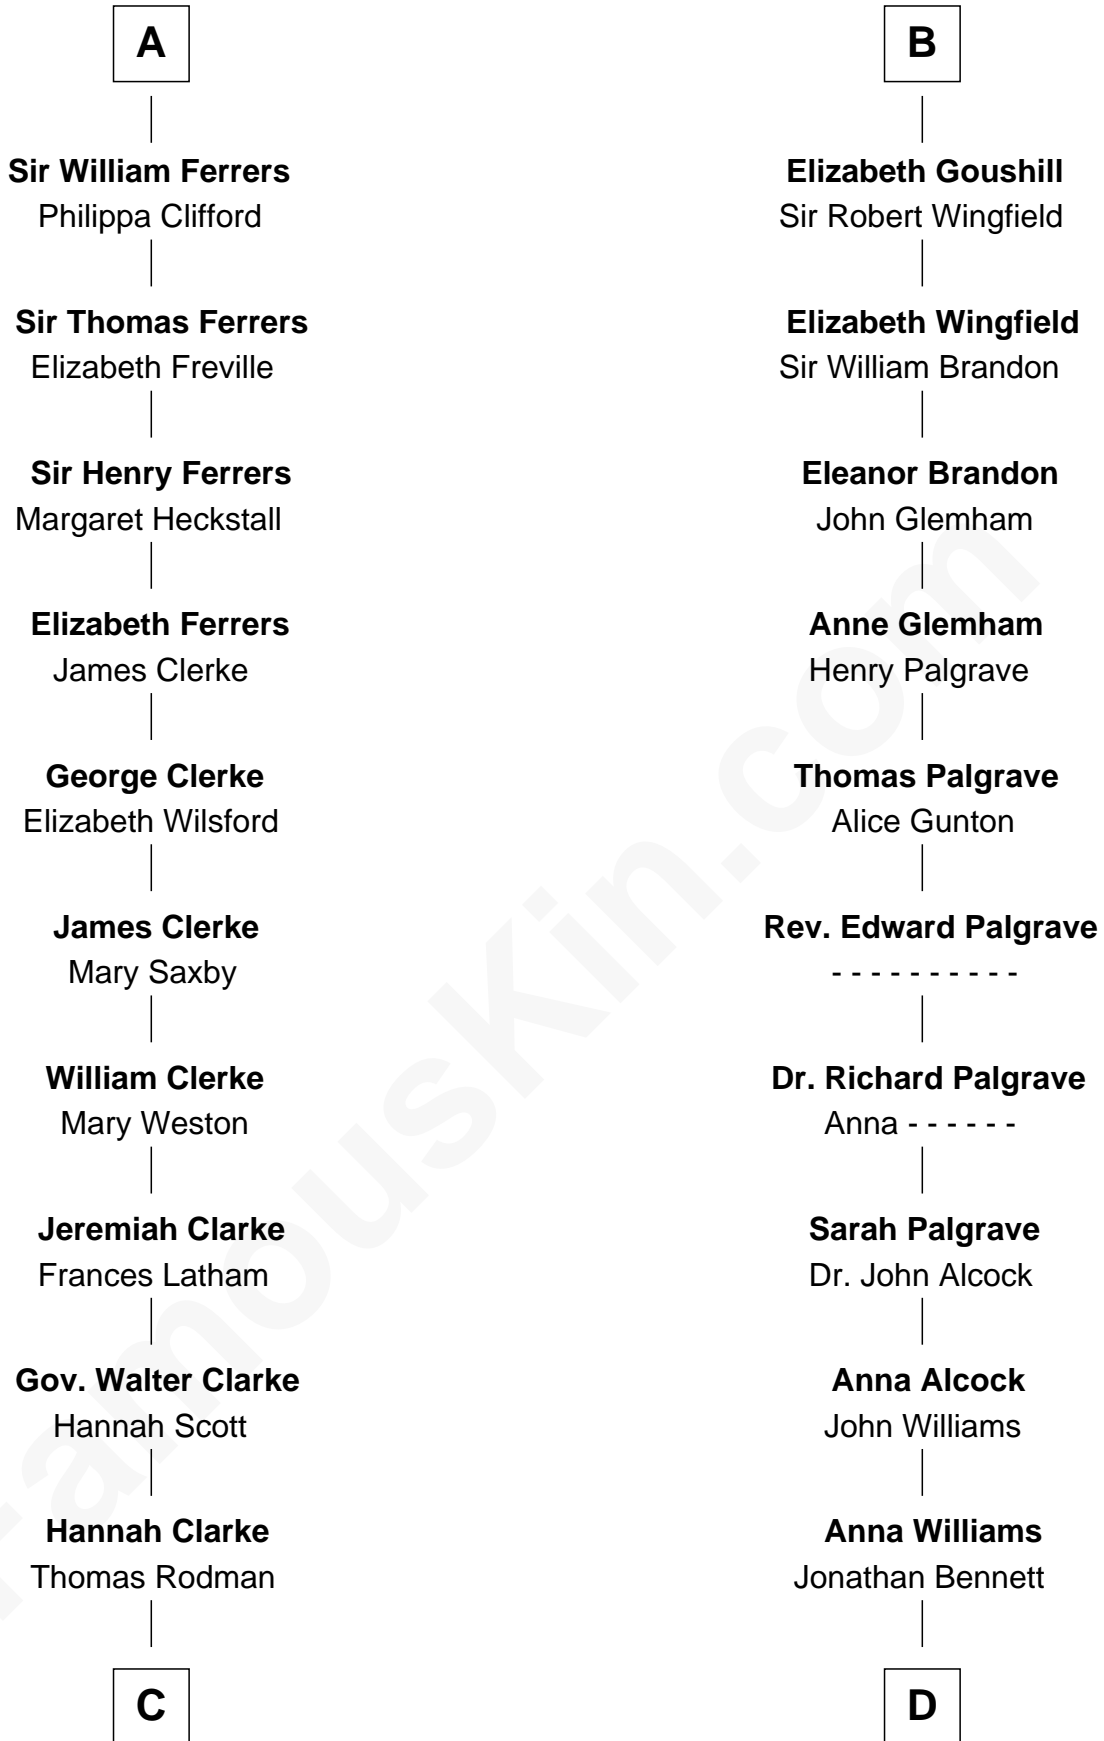

FamousKin.com

Relationship Chart of

Joseph Wharton

Founder of the Wharton School of Business

21st cousin of

J. A. Folger

Founder of Folger Coffee Company

Reginald de Braiose

C

Samuel Rodman

Mary Willett

Thomas Rodman

Mary Borden

Hannah Rodman

Samuel Rowland Fisher

Deborah Fisher

William Wharton

Joseph Wharton

Founder, Wharton School of Business

D

Rebecca Bennett

Peleg Slocum

Peleg Slocum

Elizabeth Brown