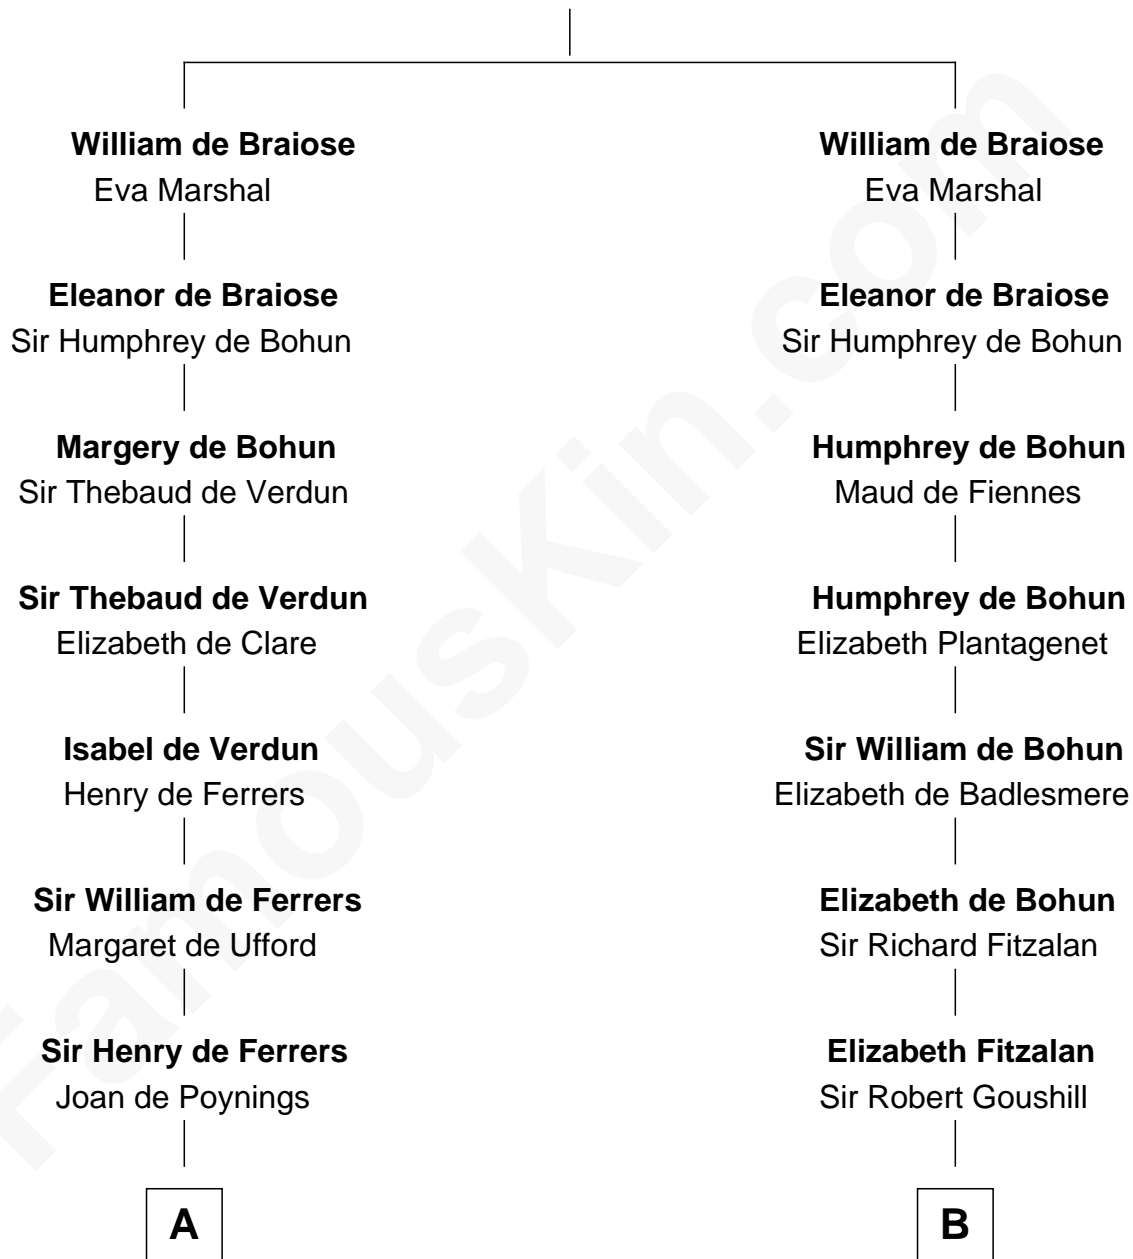

FamousKin.com

Relationship Chart of

Joseph Wharton

Founder of the Wharton School of Business

21st cousin of

J. A. Folger

Founder of Folger Coffee Company

Reginald de Braiose

C

Samuel Rodman

Mary Willett

Thomas Rodman

Mary Borden

Hannah Rodman

Samuel Rowland Fisher

Deborah Fisher

William Wharton

Joseph Wharton

Founder, Wharton School of Business

D

Rebecca Bennett

Peleg Slocum

Peleg Slocum

Elizabeth Brown