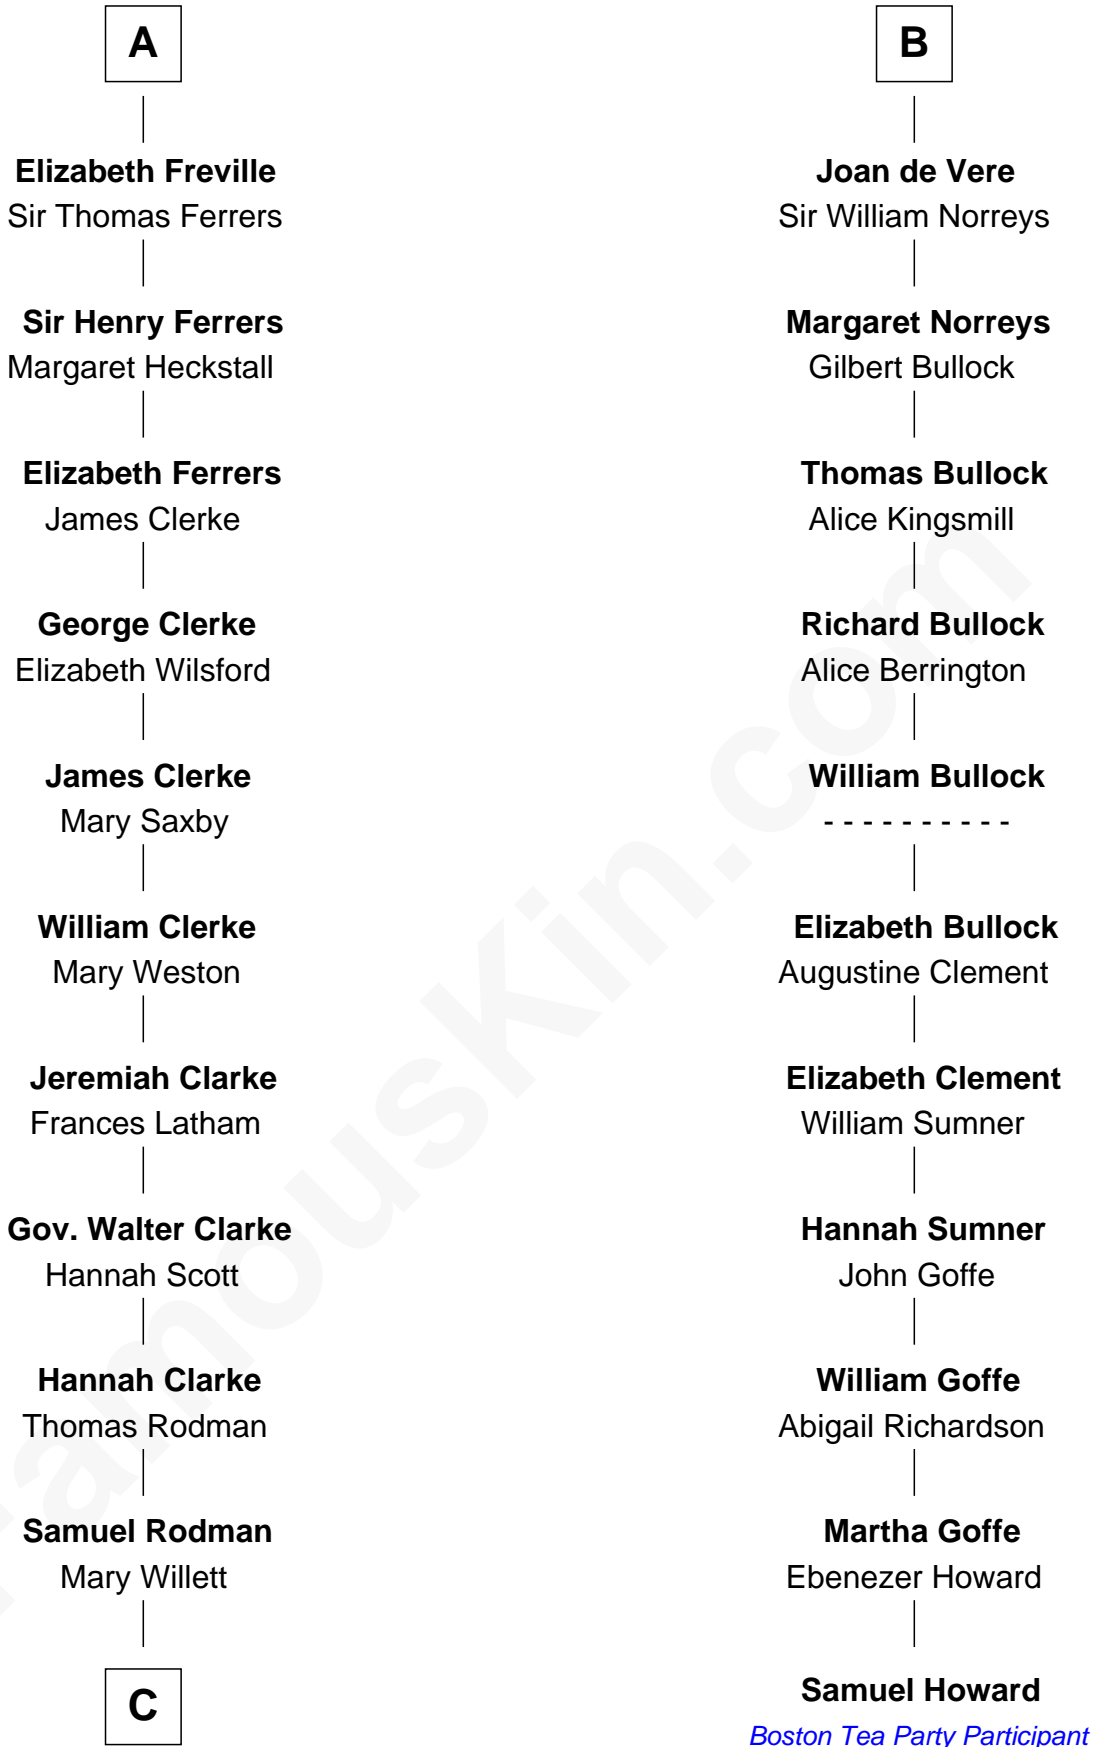

FamousKin.com

Relationship Chart of

Joseph Wharton

Founder of the Wharton School of Business

17th cousin 3 times removed of

Samuel Howard

Boston Tea Party Participant

Sir William Longespee

Ela of Salisbury

C

—
Thomas Rodman

Mary Borden

—
Hannah Rodman
Samuel Rowland Fisher

—
Deborah Fisher
William Wharton

—
Joseph Wharton
Founder, Wharton School of Business

FamousKin.com