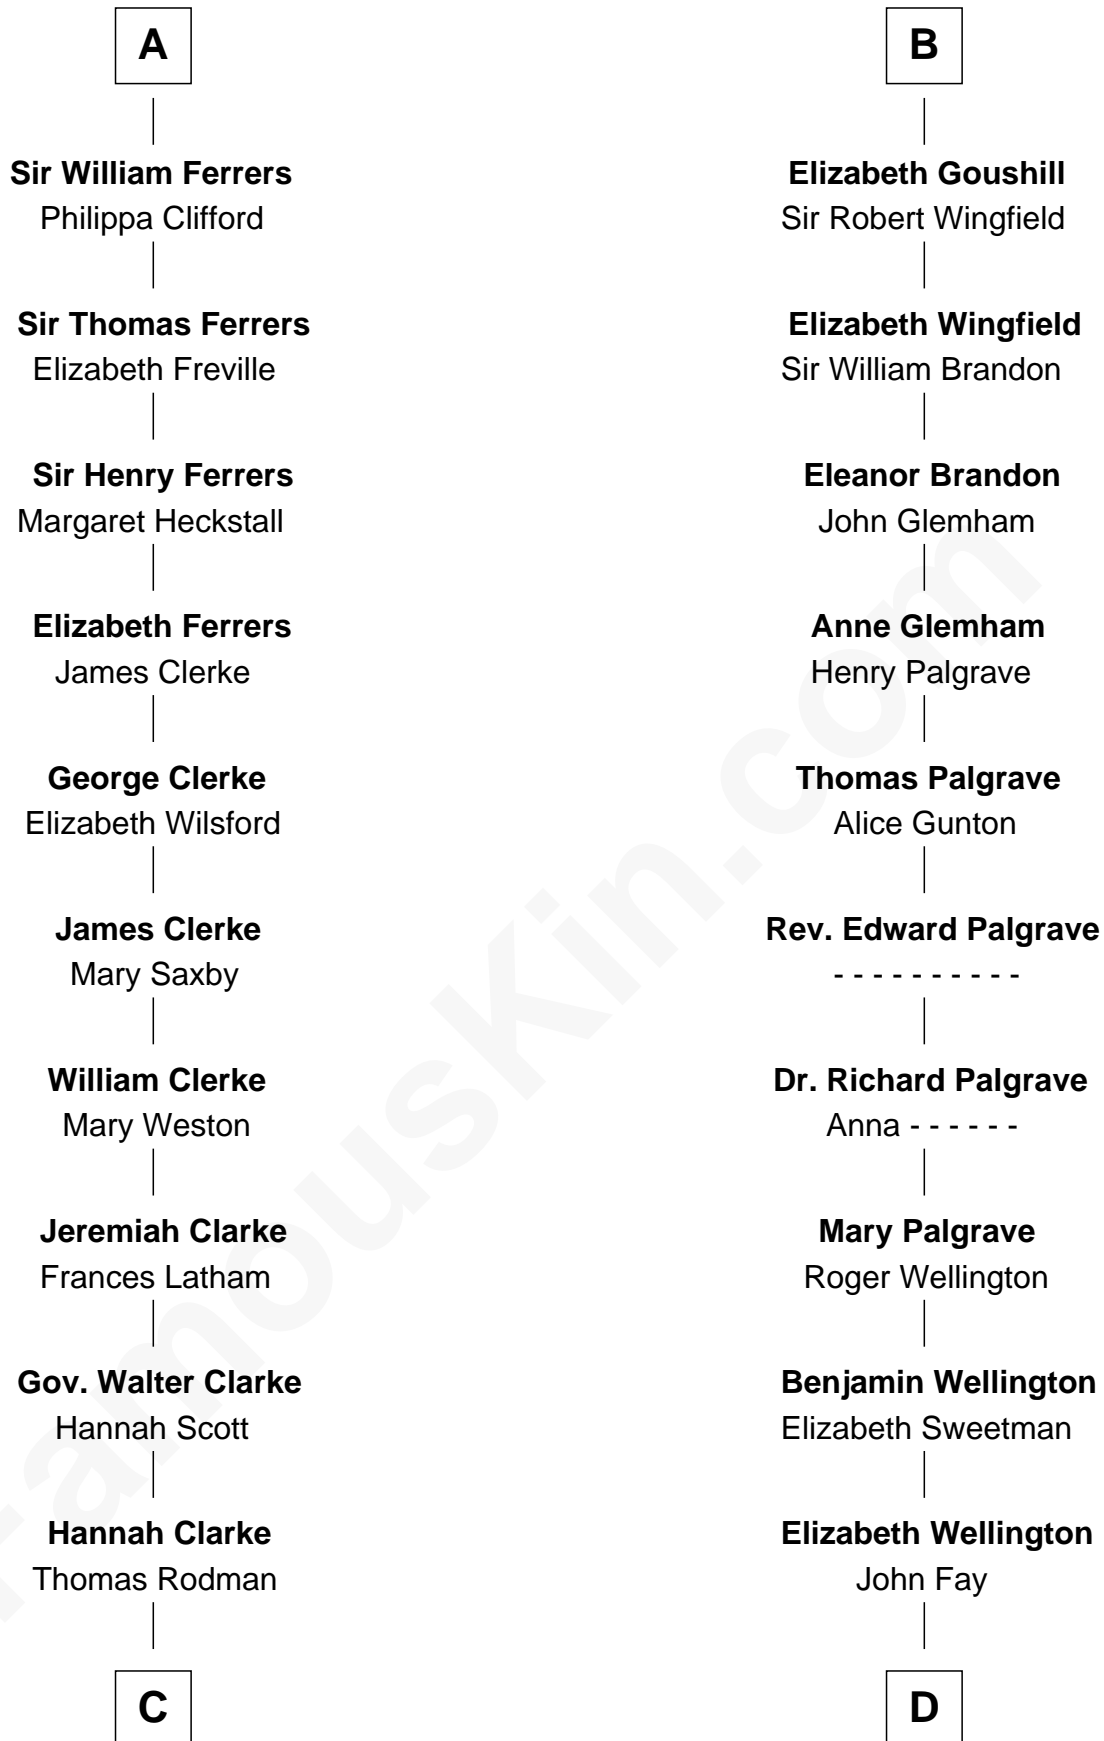

FamousKin.com

Relationship Chart of

Joseph Wharton

Founder of the Wharton School of Business

19th cousin 2 times removed of

Eli Whitney

Inventor of the Cotton Gin

C

Samuel Rodman

Mary Willett

Thomas Rodman

Mary Borden

Hannah Rodman

Samuel Rowland Fisher

Deborah Fisher

William Wharton

Joseph Wharton

Founder, Wharton School of Business

D

Benjamin Fay

Martha Miles

Elizabeth Fay

Eli Whitney

Eli Whitney