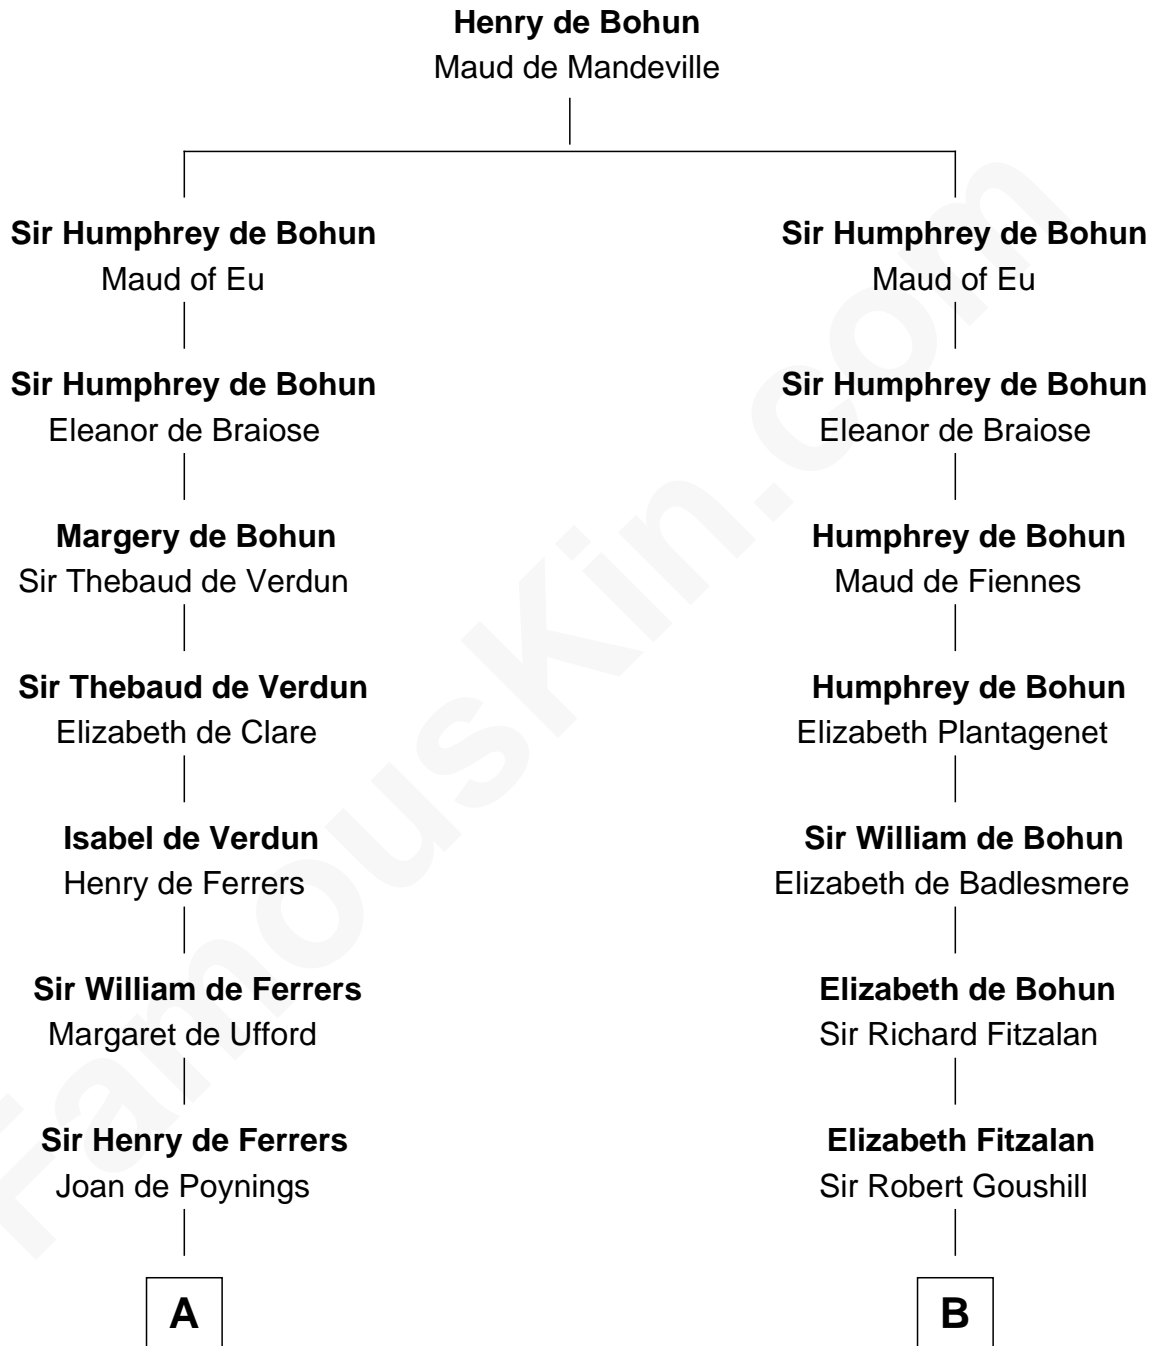

FamousKin.com

Relationship Chart of

Joseph Wharton

Founder of the Wharton School of Business

19th cousin 2 times removed of

Eli Whitney

Inventor of the Cotton Gin

C

Samuel Rodman

Mary Willett

Thomas Rodman

Mary Borden

Hannah Rodman

Samuel Rowland Fisher

Deborah Fisher

William Wharton