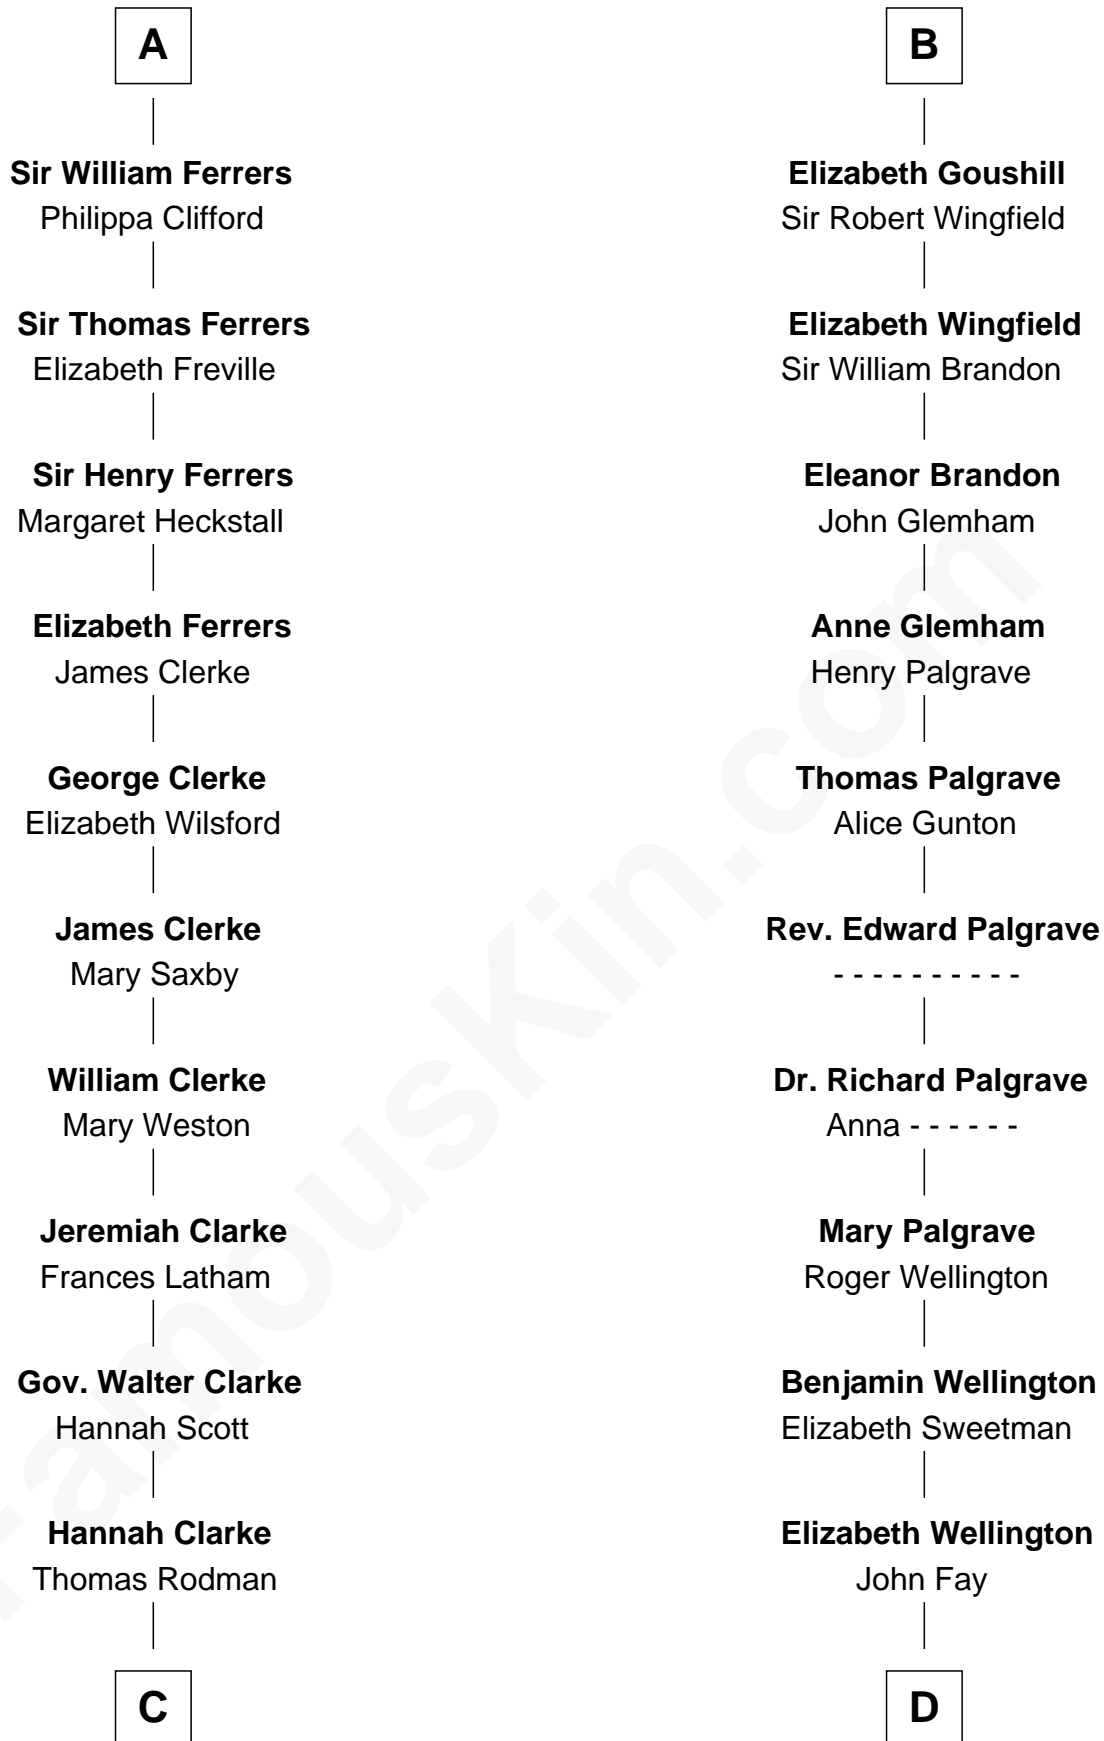

FamousKin.com

Relationship Chart of

Joseph Wharton

Founder of the Wharton School of Business

19th cousin 2 times removed of

Eli Whitney

Inventor of the Cotton Gin

Raoul de Lusgnan

Alice de Eu

C

Samuel Rodman

Mary Willett

Thomas Rodman

Mary Borden

Hannah Rodman

Samuel Rowland Fisher

Deborah Fisher

William Wharton

Joseph Wharton

Founder, Wharton School of Business

D

Benjamin Fay

Martha Miles

Elizabeth Fay