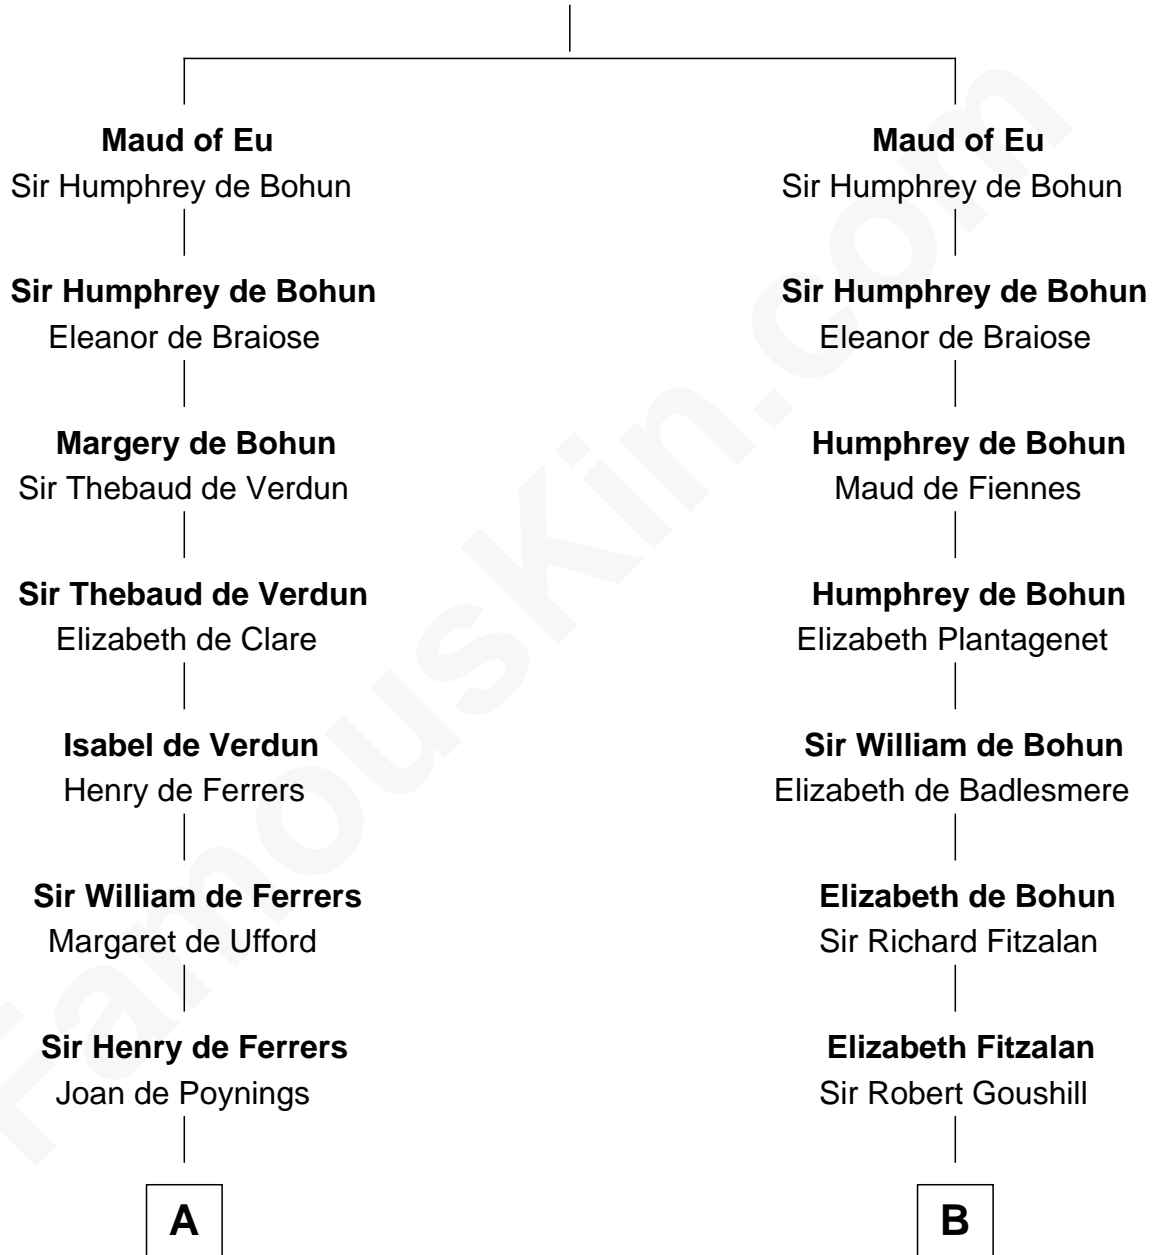

FamousKin.com

Relationship Chart of

Joseph Wharton

Founder of the Wharton School of Business

19th cousin 2 times removed of

Eli Whitney

Inventor of the Cotton Gin

Raoul de Lusgnan

Alice de Eu

C

Samuel Rodman

Mary Willett

Thomas Rodman

Mary Borden

Hannah Rodman

Samuel Rowland Fisher

Deborah Fisher

William Wharton

Joseph Wharton

Founder, Wharton School of Business

D

Benjamin Fay

Martha Miles

Elizabeth Fay