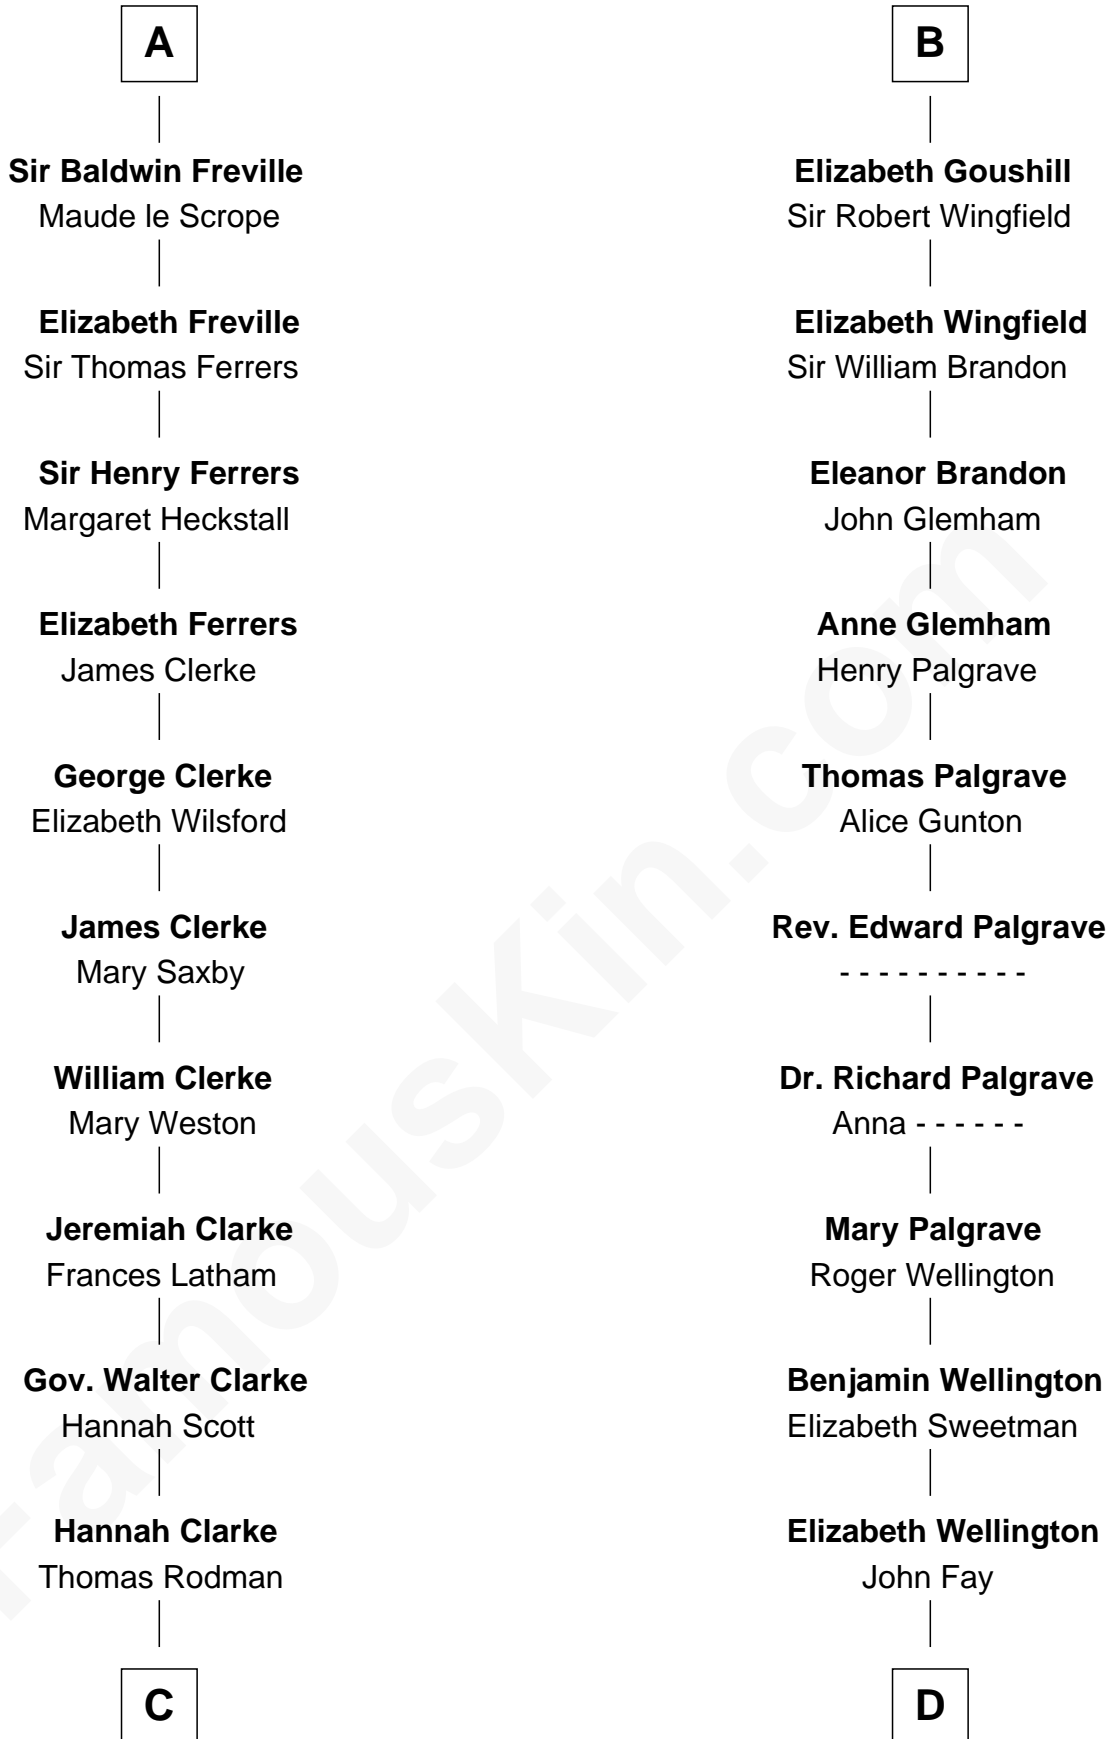

FamousKin.com

Relationship Chart of

Joseph Wharton

Founder of the Wharton School of Business

19th cousin 2 times removed of

Eli Whitney

Inventor of the Cotton Gin

Henry II, King of England

not married
Ida de Tony

with wife
Eleanor of Aquitaine

Sir William Longespee
Ela of Salisbury

John, King of England
Isabelle of Angoulême

Ida Longespee
Sir William de Beauchamp

Henry III, King of England
Eleanor of Provence

John de Botetourte
Joyce la Zouche de Mortimer

Sir Richard Fitzalan
Elizabeth de Bohun

Joyce de Botetourte
Sir Baldwin Freville

Elizabeth Fitzalan
Sir Robert Goushill

A

B

C

Samuel Rodman

Mary Willett

Thomas Rodman

Mary Borden

Hannah Rodman

Samuel Rowland Fisher

Deborah Fisher

William Wharton

Joseph Wharton