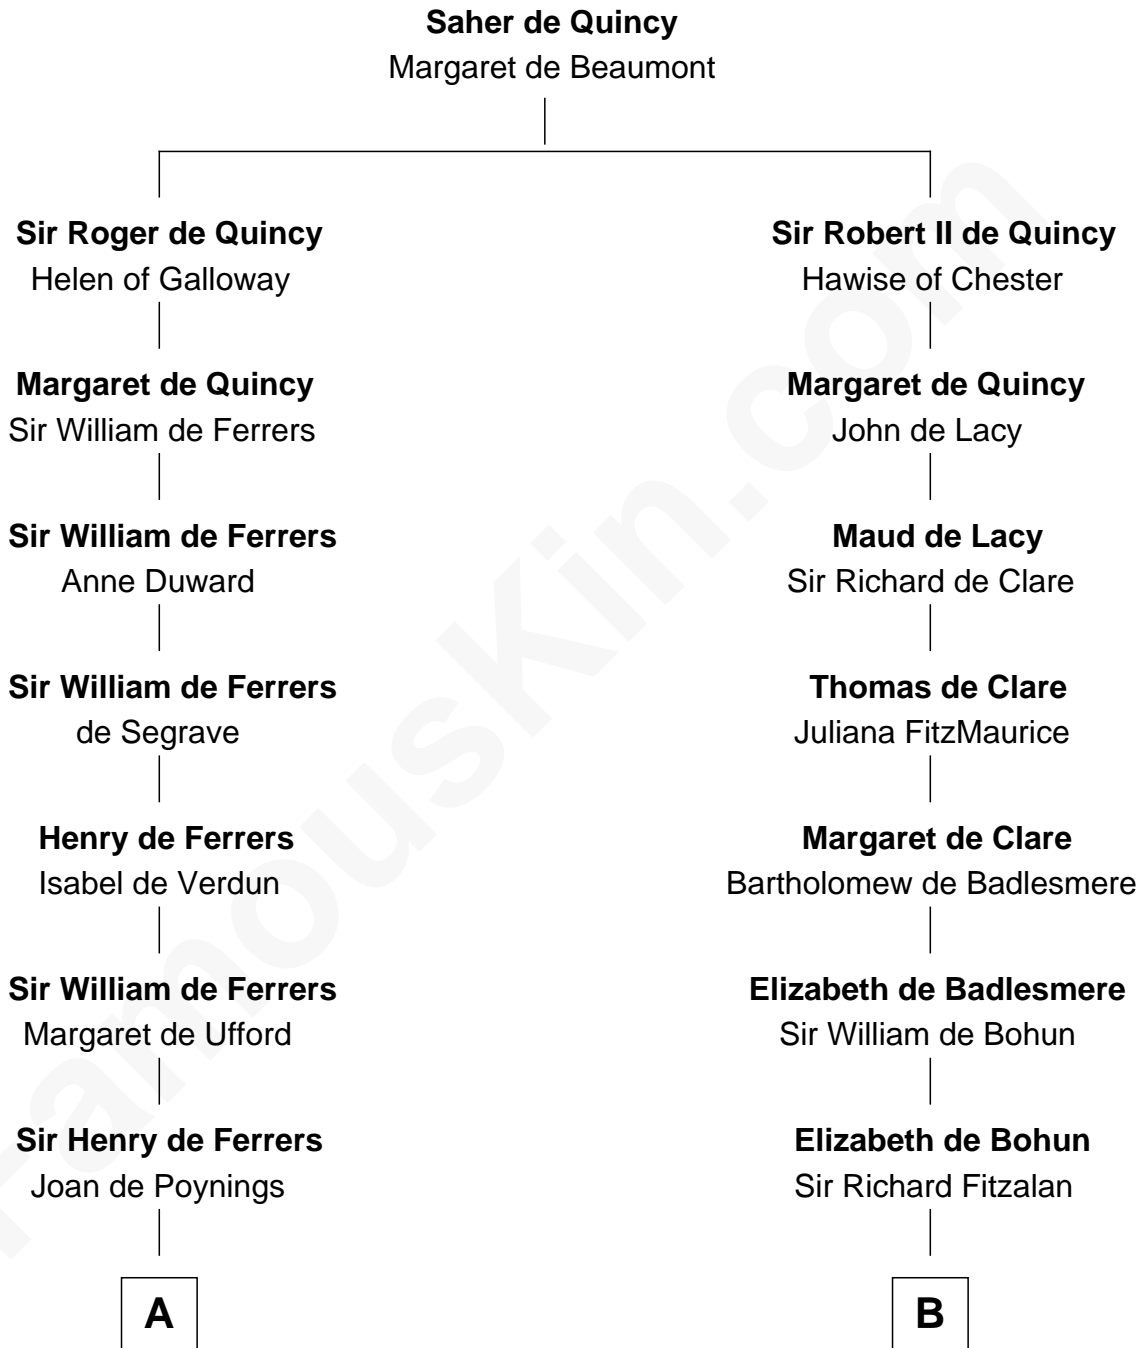

FamousKin.com

Relationship Chart of

Joseph Wharton

Founder of the Wharton School of Business

20th cousin 1 time removed of

Eli Whitney

Inventor of the Cotton Gin

C

Samuel Rodman

Mary Willett

Thomas Rodman

Mary Borden

Hannah Rodman

Samuel Rowland Fisher

Deborah Fisher

William Wharton