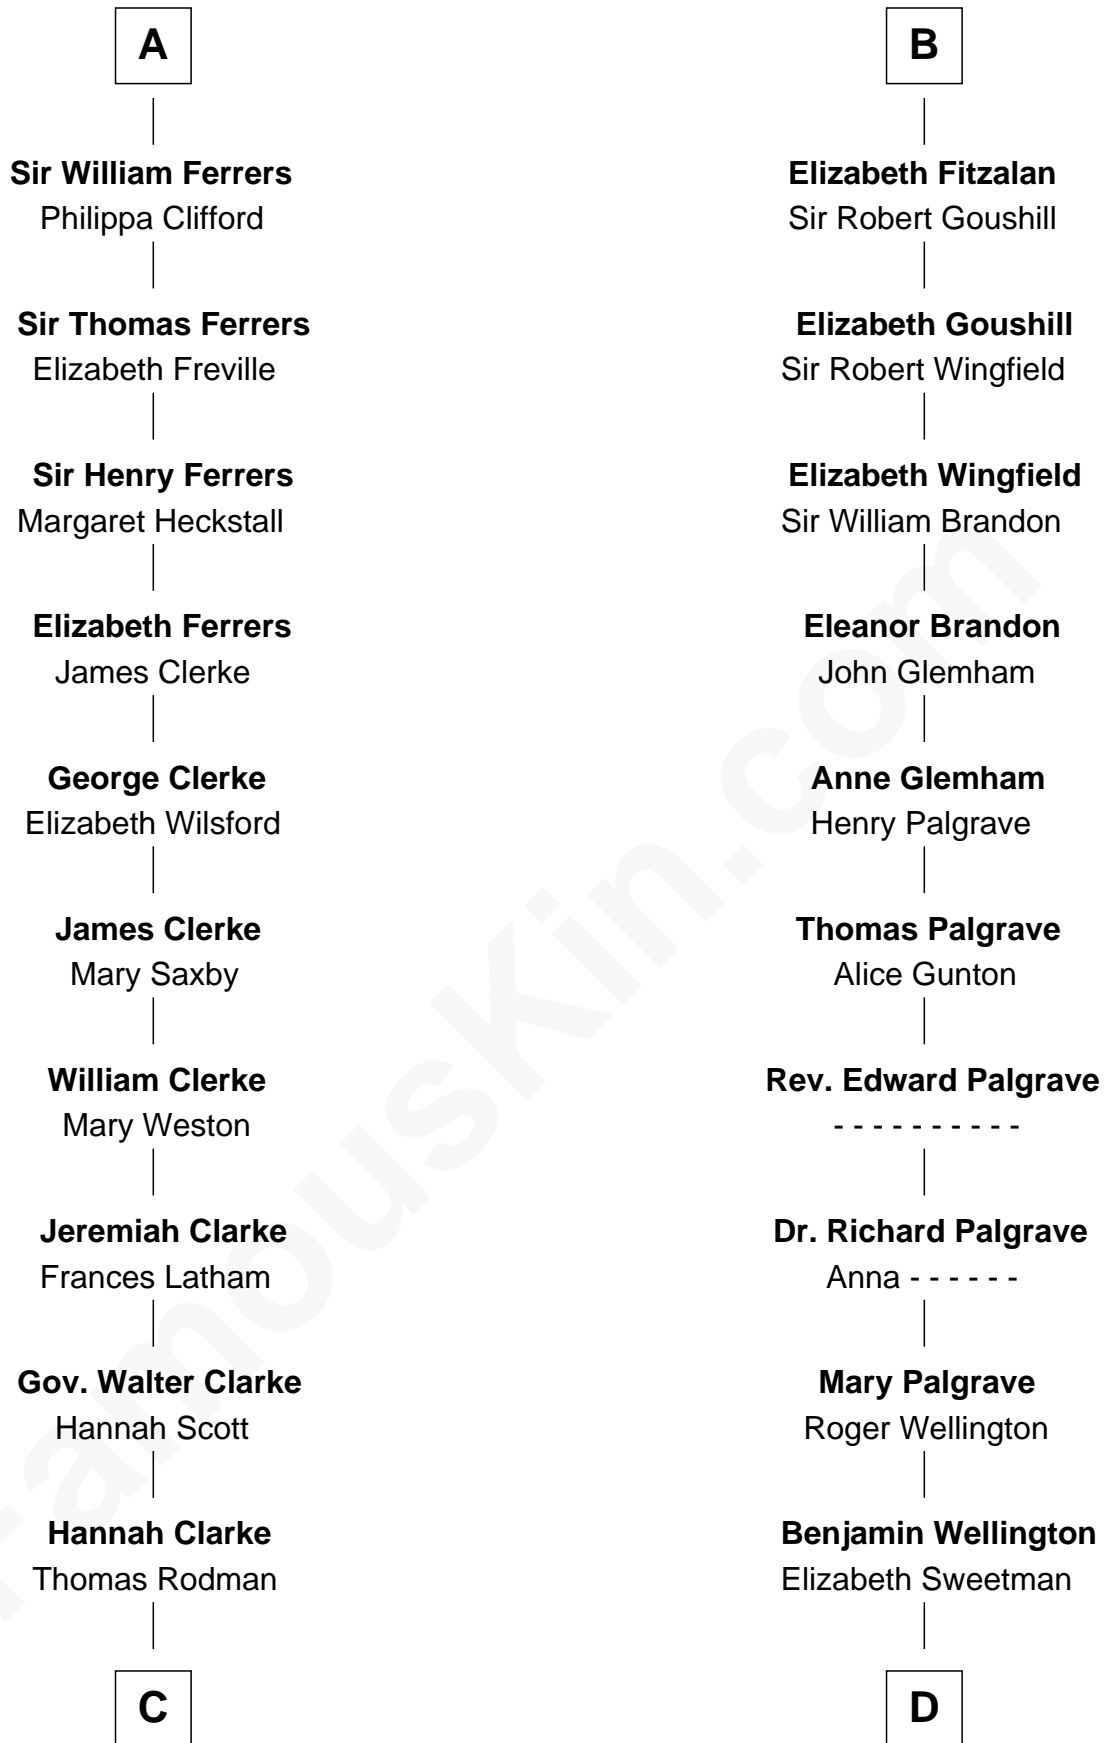

FamousKin.com

Relationship Chart of

Joseph Wharton

Founder of the Wharton School of Business

20th cousin 1 time removed of

Eli Whitney

Inventor of the Cotton Gin

C

Samuel Rodman

Mary Willett

Thomas Rodman

Mary Borden

Hannah Rodman

Samuel Rowland Fisher

Deborah Fisher

William Wharton

Joseph Wharton

Founder, Wharton School of Business

D

Elizabeth Wellington

John Fay

Benjamin Fay

Martha Miles

Elizabeth Fay