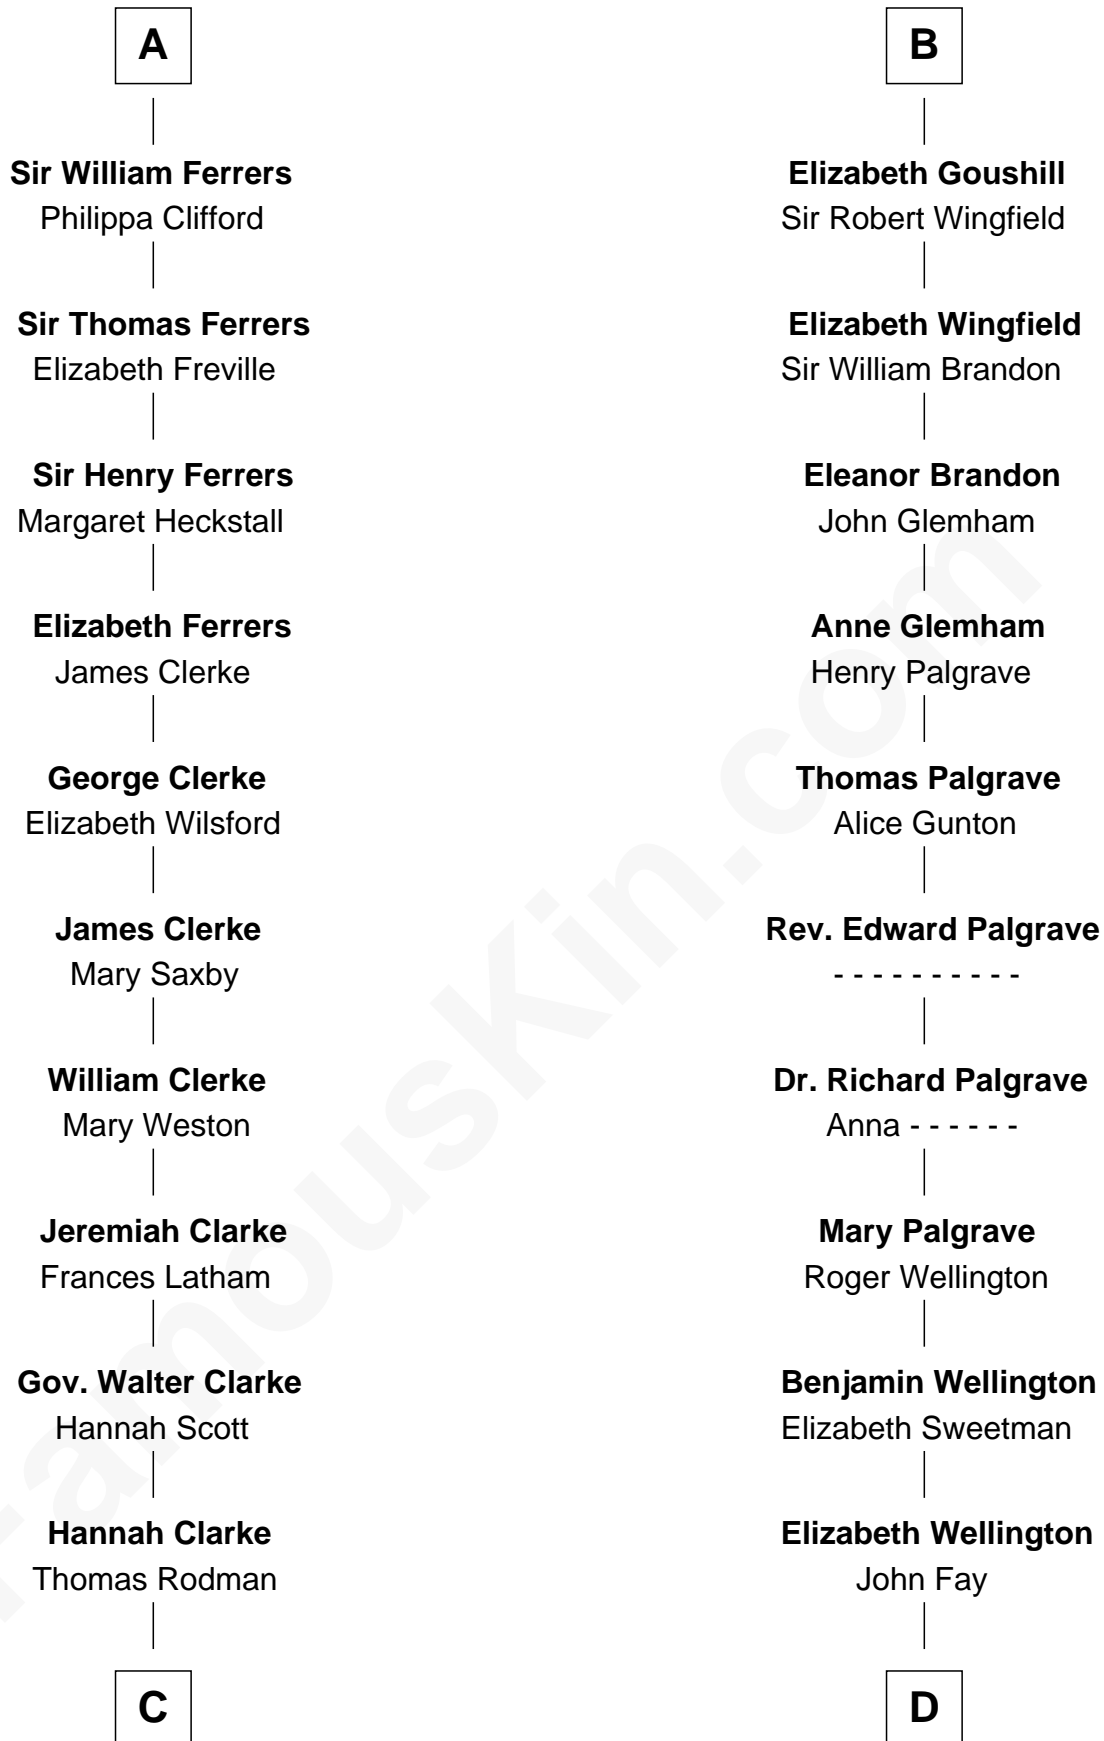

FamousKin.com

Relationship Chart of

Joseph Wharton

Founder of the Wharton School of Business

19th cousin 2 times removed of

Eli Whitney

Inventor of the Cotton Gin

Reginald de Braiose

C

Samuel Rodman

Mary Willett

Thomas Rodman

Mary Borden

Hannah Rodman

Samuel Rowland Fisher

Deborah Fisher

William Wharton

Joseph Wharton

Founder, Wharton School of Business

D

Benjamin Fay

Martha Miles

Elizabeth Fay

Eli Whitney