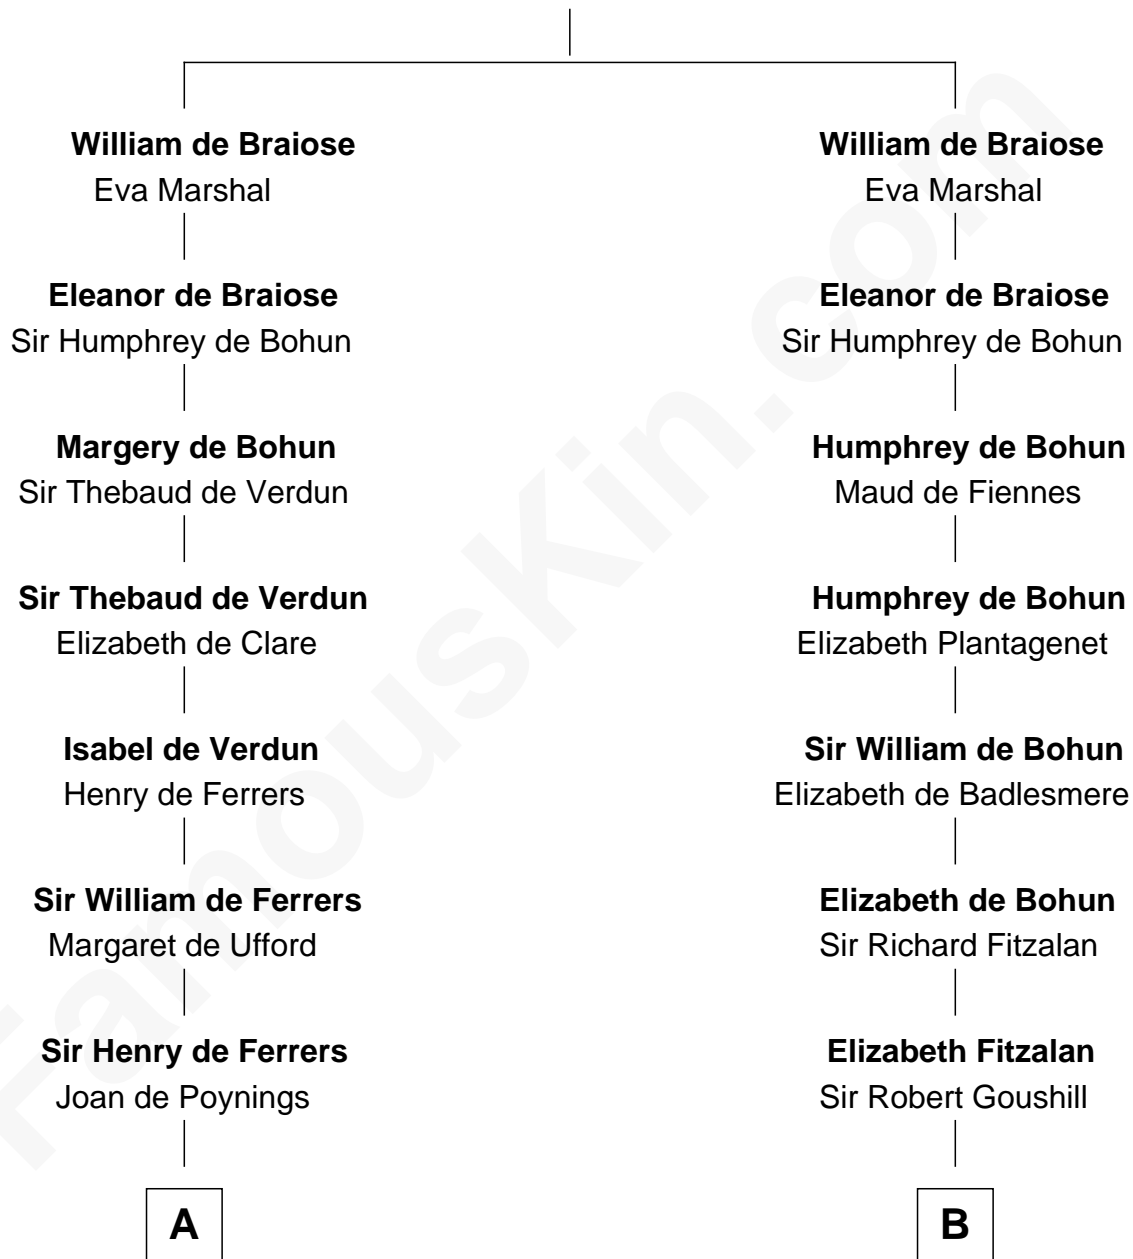

FamousKin.com

Relationship Chart of

Joseph Wharton

Founder of the Wharton School of Business

19th cousin 2 times removed of

Eli Whitney

Inventor of the Cotton Gin

Reginald de Braiose

C

Samuel Rodman

Mary Willett

Thomas Rodman

Mary Borden

Hannah Rodman

Samuel Rowland Fisher

Deborah Fisher

William Wharton

Joseph Wharton

Founder, Wharton School of Business

D

Benjamin Fay

Martha Miles

Elizabeth Fay

Eli Whitney