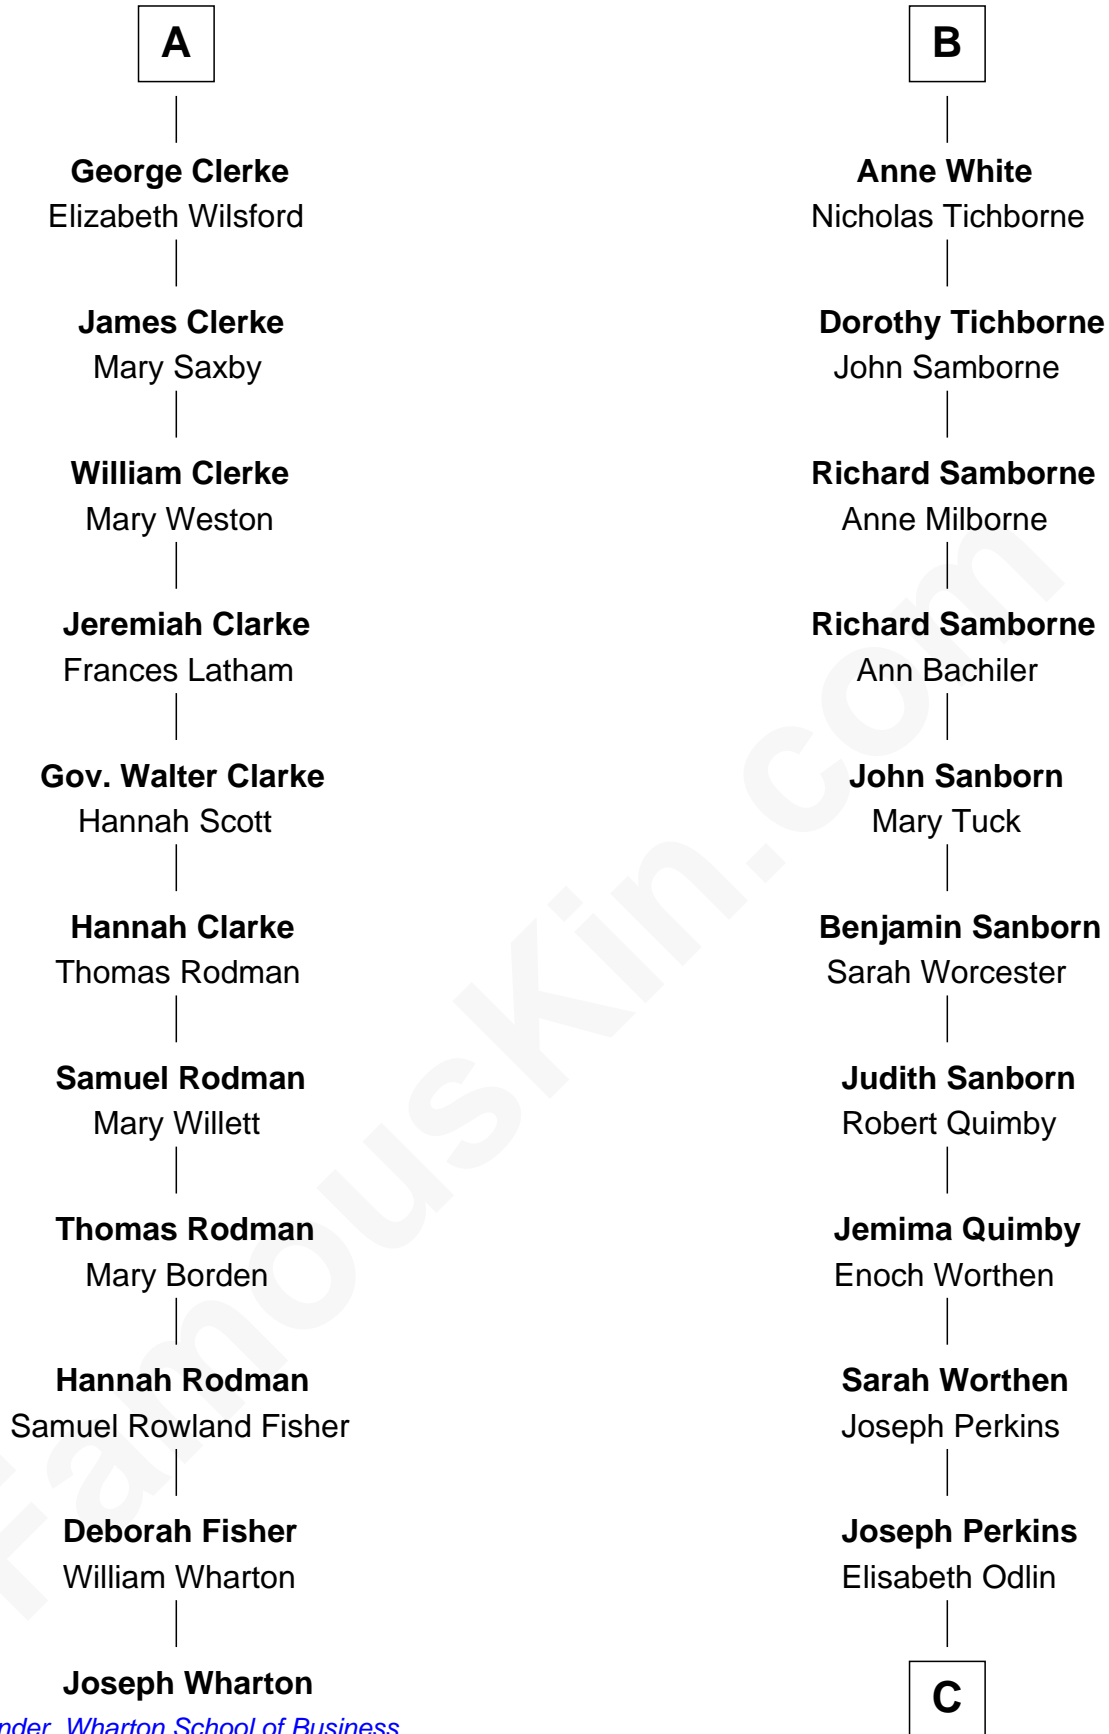

FamousKin.com

Relationship Chart of

Joseph Wharton

Founder of the Wharton School of Business

17th cousin 4 times removed of

Richard Hatch

TV and Movie Actor

Bartholomew de Badlesmere

Margaret de Clare

Margery de Badlesmere

Sir William de Ros

Maud de Roos

John de Welles

Margery de Welles

Stephen le Scrope

Maude le Scrope

Margaret Botreaux

Sir Robert Hungerford

Eleanor Hungerford

Sir John White

Robert White

Margaret Gainsford

B

C