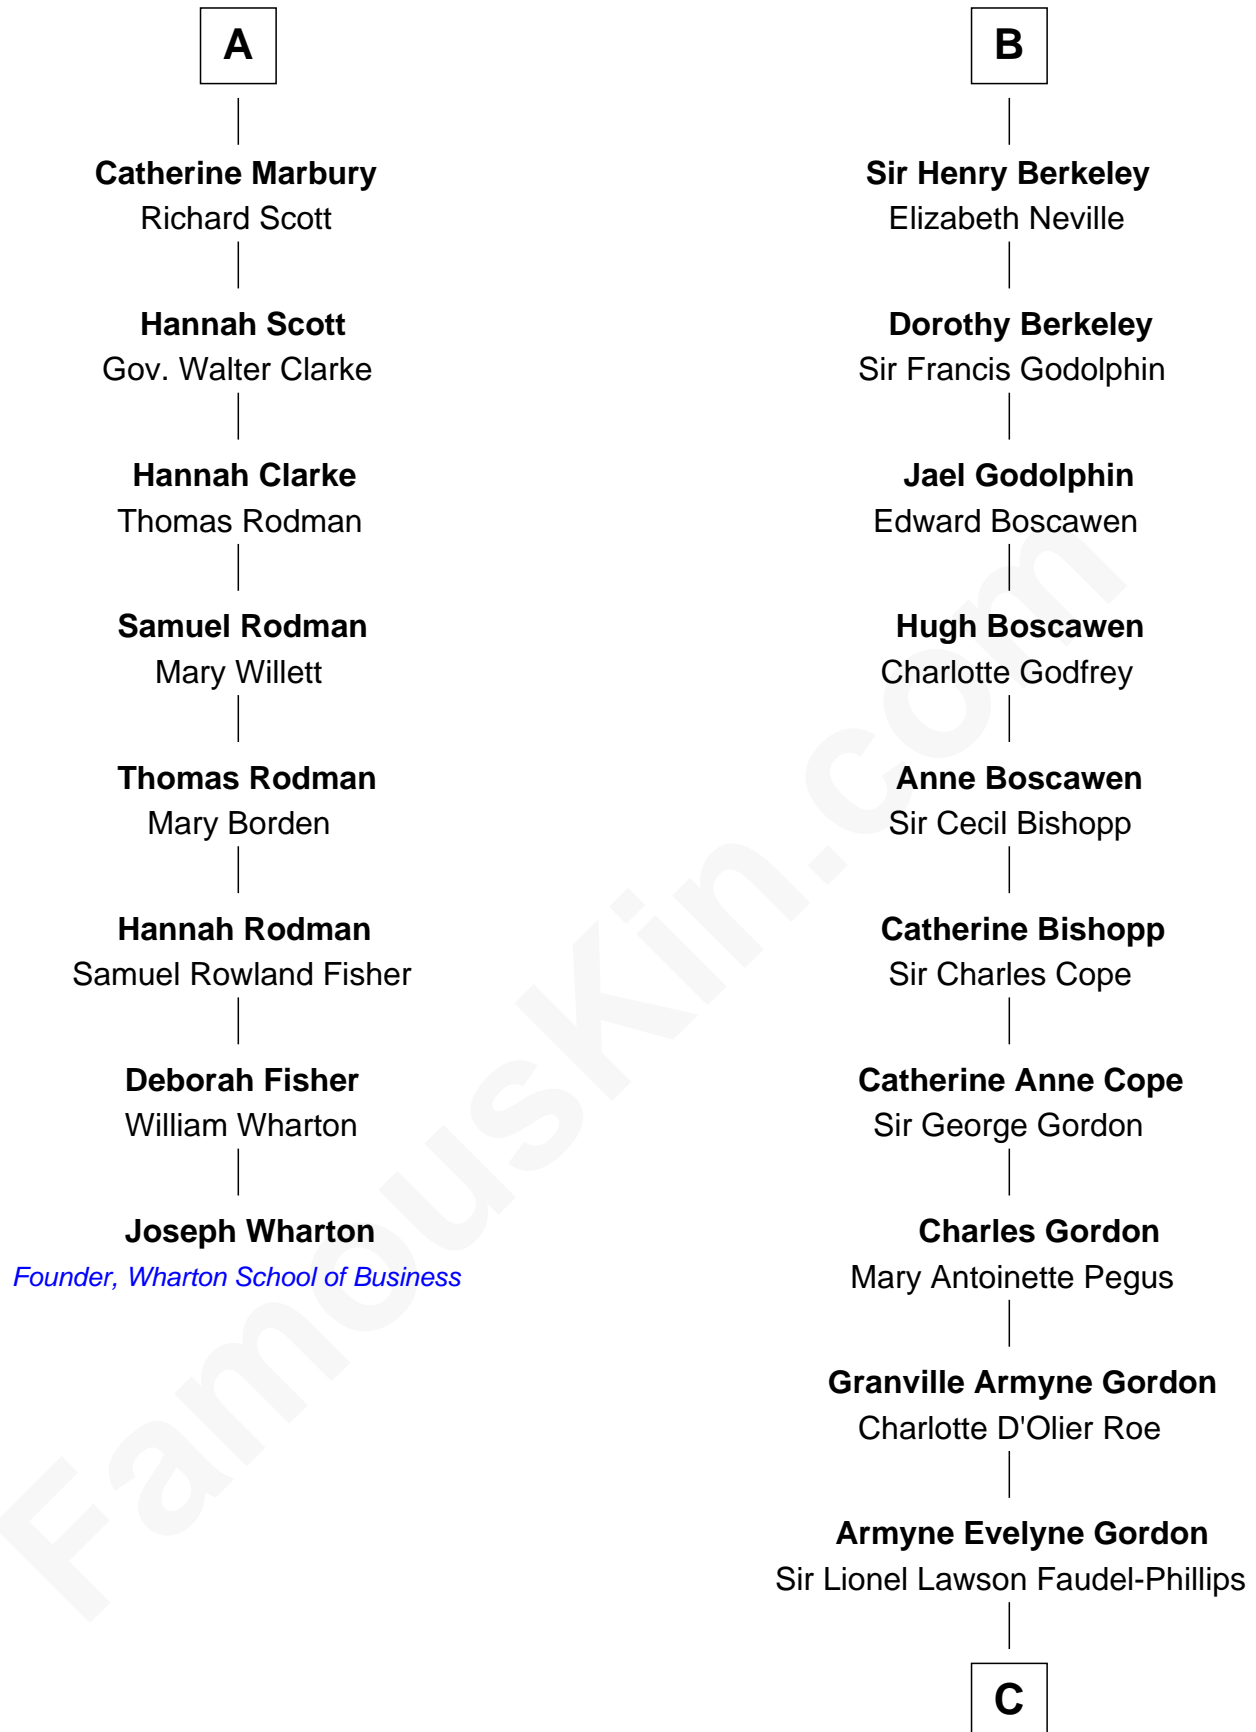

## Relationship Chart of

### Joseph Wharton

*Founder of the Wharton School of Business*

14th cousin 6 times removed of

### Cara Delevingne

*Fashion Model and Movie Actress*

**Robert de Ferrers**  
Margaret Despencer

C

**Anne Margaret Faudel-Phillips**

John Vincent Sheffield

**Jane Armyne Sheffield**

Sir Jocelyn Edward Greville Stevens