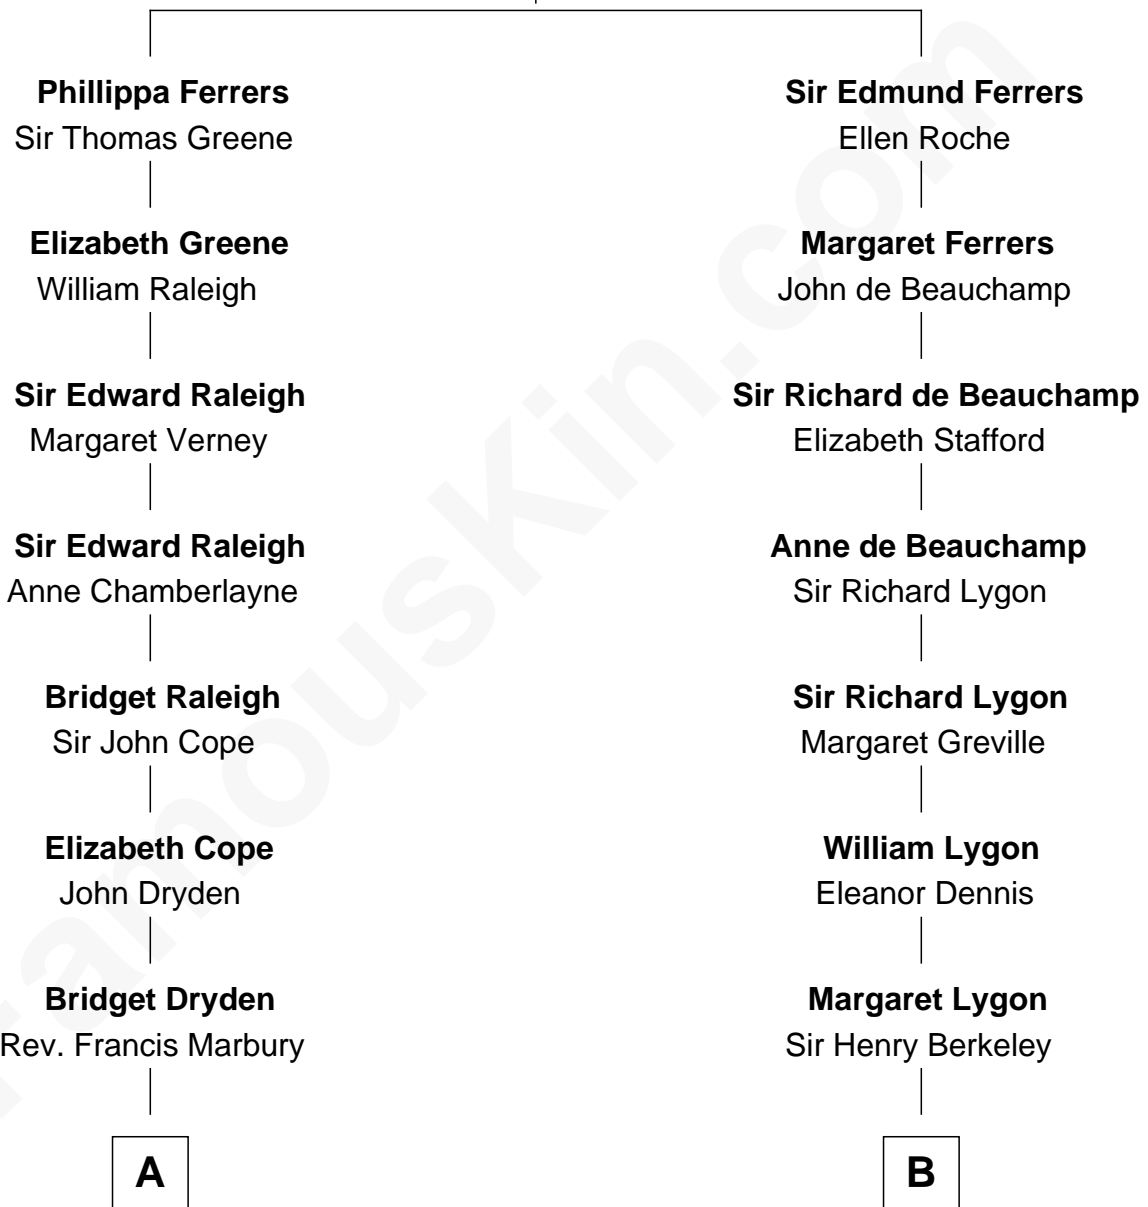

## Relationship Chart of

### Joseph Wharton

*Founder of the Wharton School of Business*

14th cousin 6 times removed of

### Cara Delevingne

*Fashion Model and Movie Actress*

**Robert de Ferrers**  
Margaret Despencer

C

**Anne Margaret Faudel-Phillips**

John Vincent Sheffield

**Jane Armyne Sheffield**

Sir Jocelyn Edward Greville Stevens