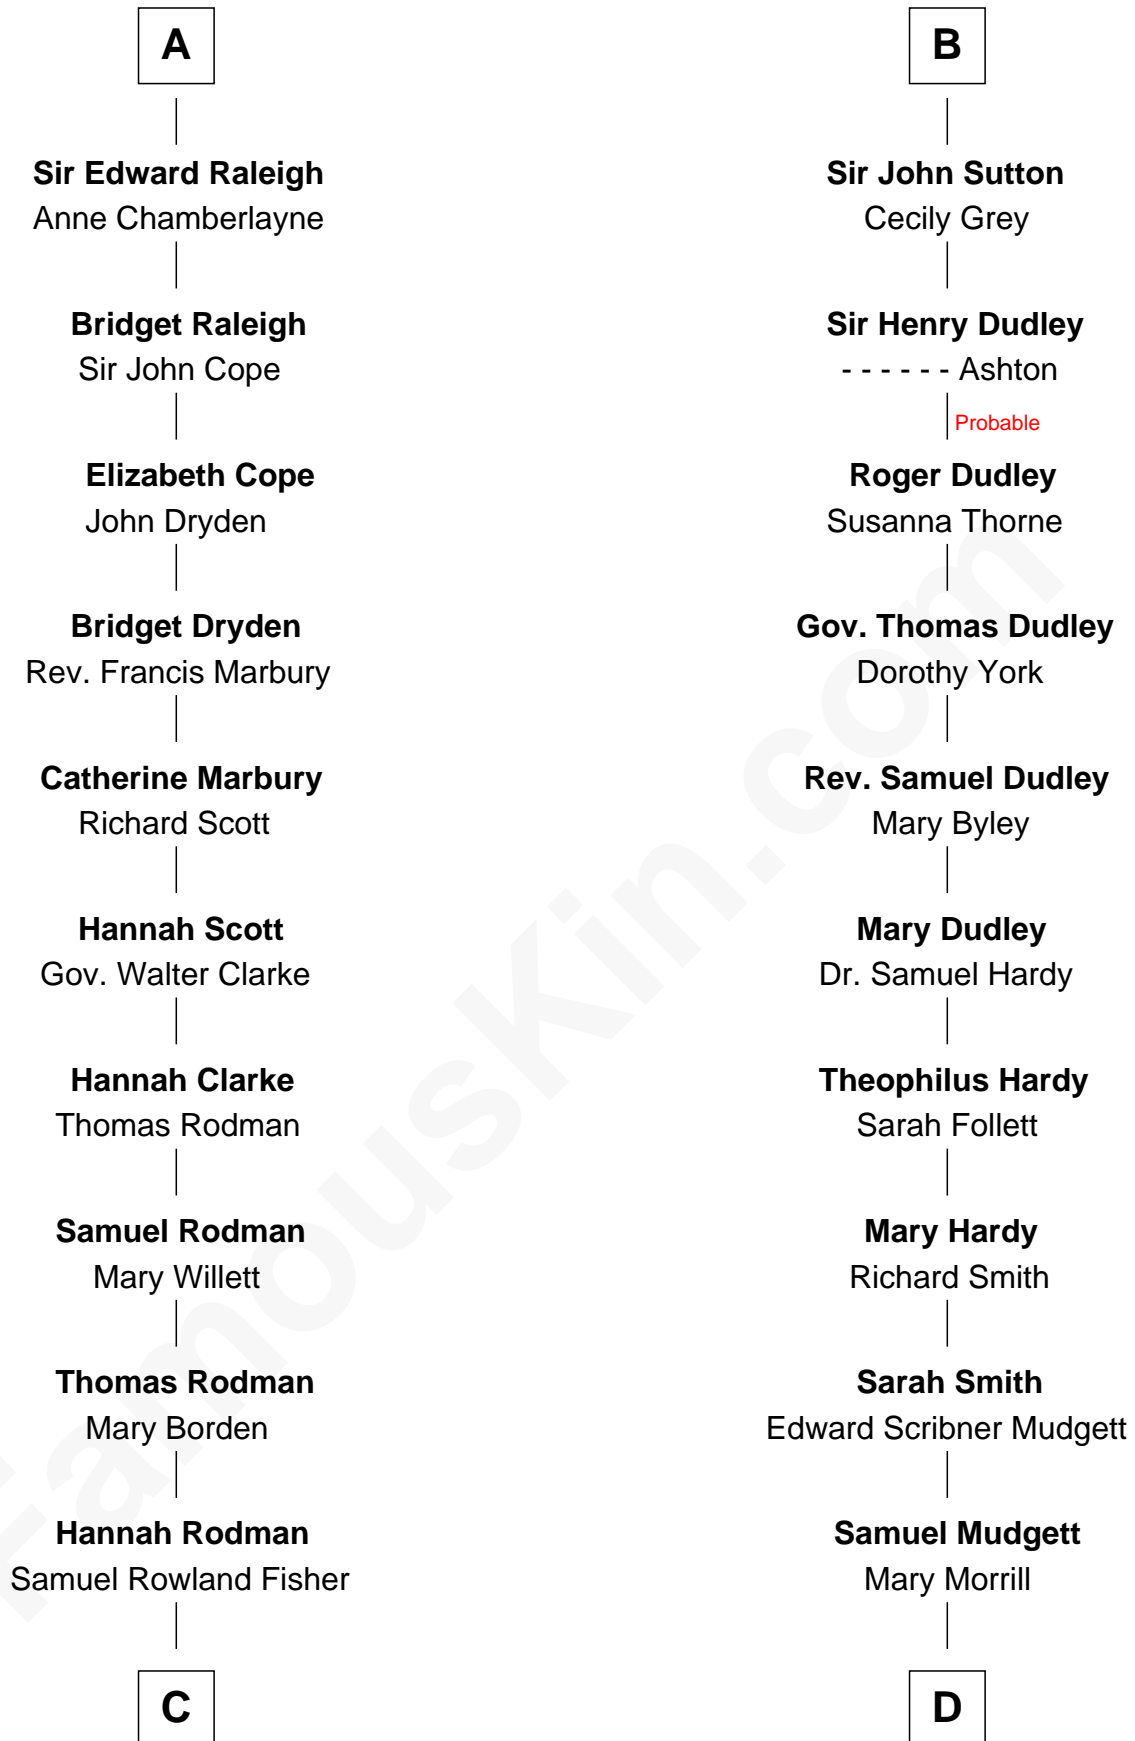

FamousKin.com

Relationship Chart of

Joseph Wharton

Founder of the Wharton School of Business

18th cousin 1 time removed of

Dr. H. H. Holmes

Serial Killer aka "Devil in the White City"

C

Deborah Fisher
William Wharton

Joseph Wharton

Founder, Wharton School of Business

D

Scribner Mudgett
Nancy Prescott

Levi Horton Mudgett

Theodate Page Price

Dr. H. H. Holmes

Serial Killer Dr. H. H. Holmes

FamousKin.com