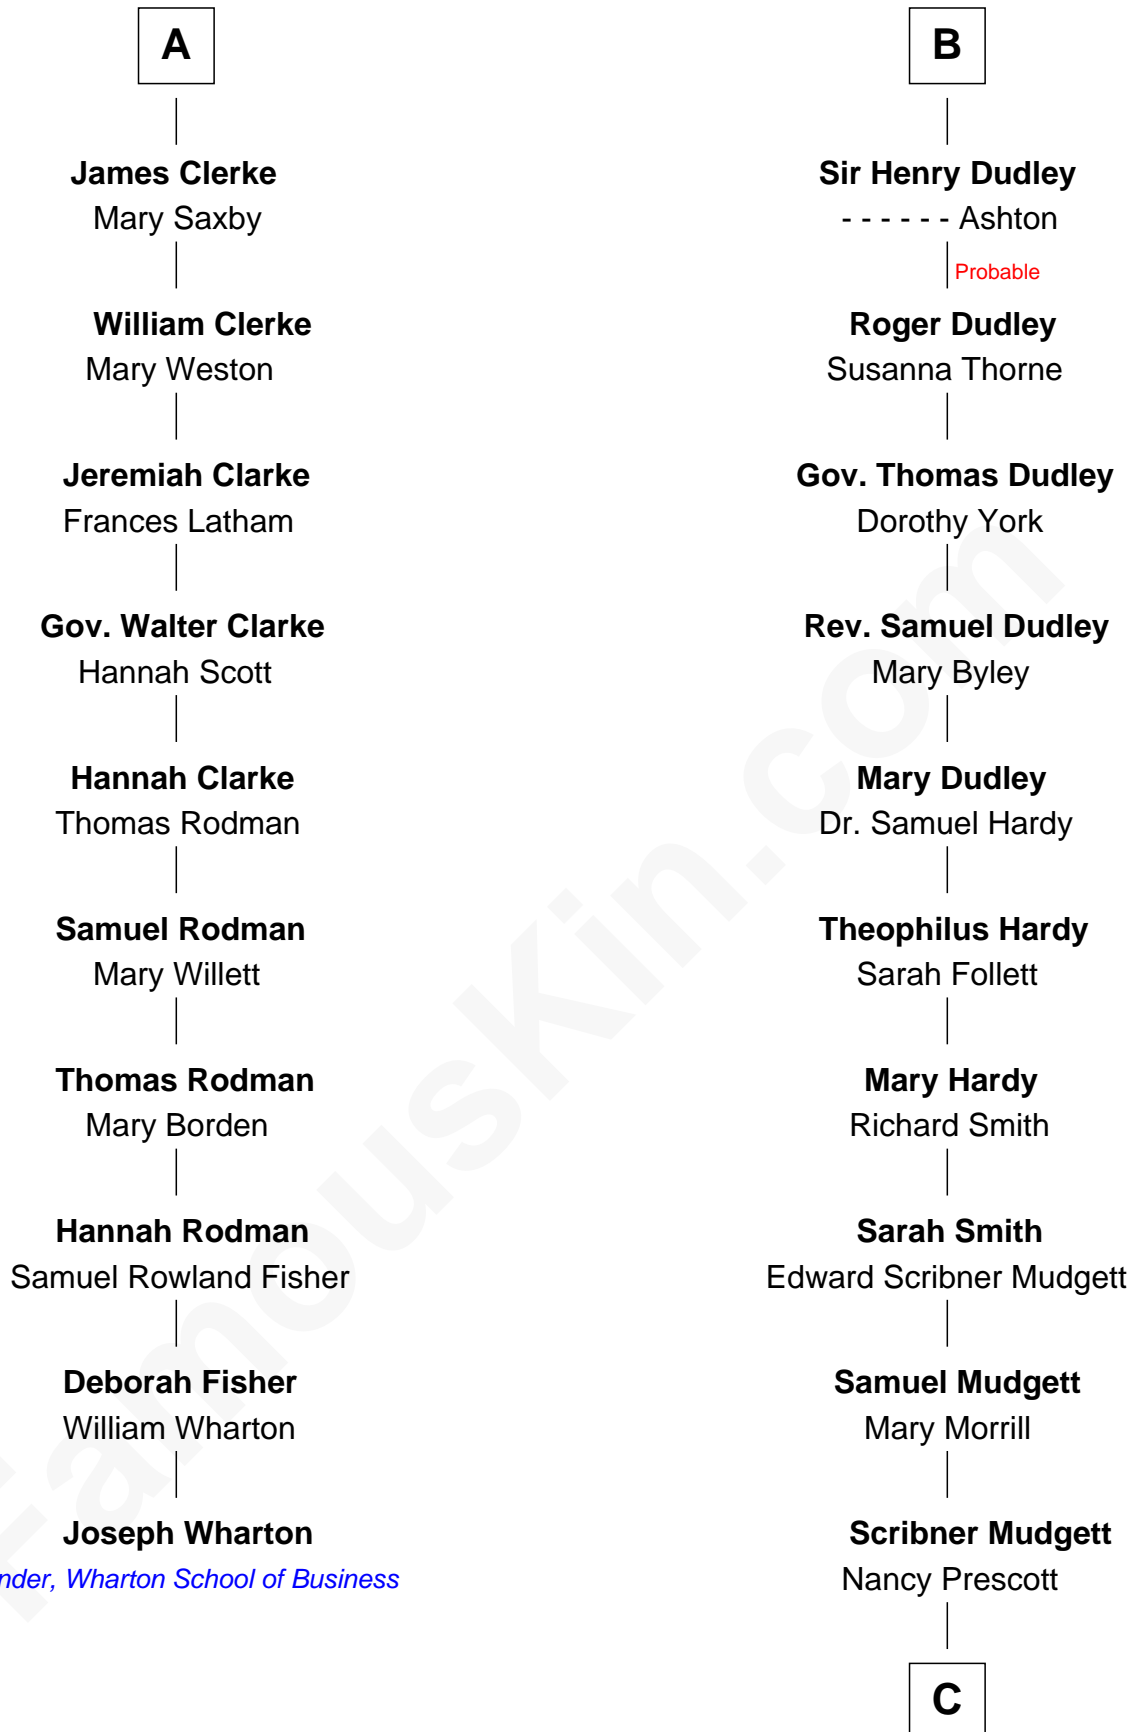

FamousKin.com

Relationship Chart of

Joseph Wharton

Founder of the Wharton School of Business

16th cousin 2 times removed of

Dr. H. H. Holmes

Serial Killer aka "Devil in the White City"

C

Levi Horton Mudgett

Theodate Page Price

Dr. H. H. Holmes

Serial Killer Dr. H. H. Holmes

FamousKin.com