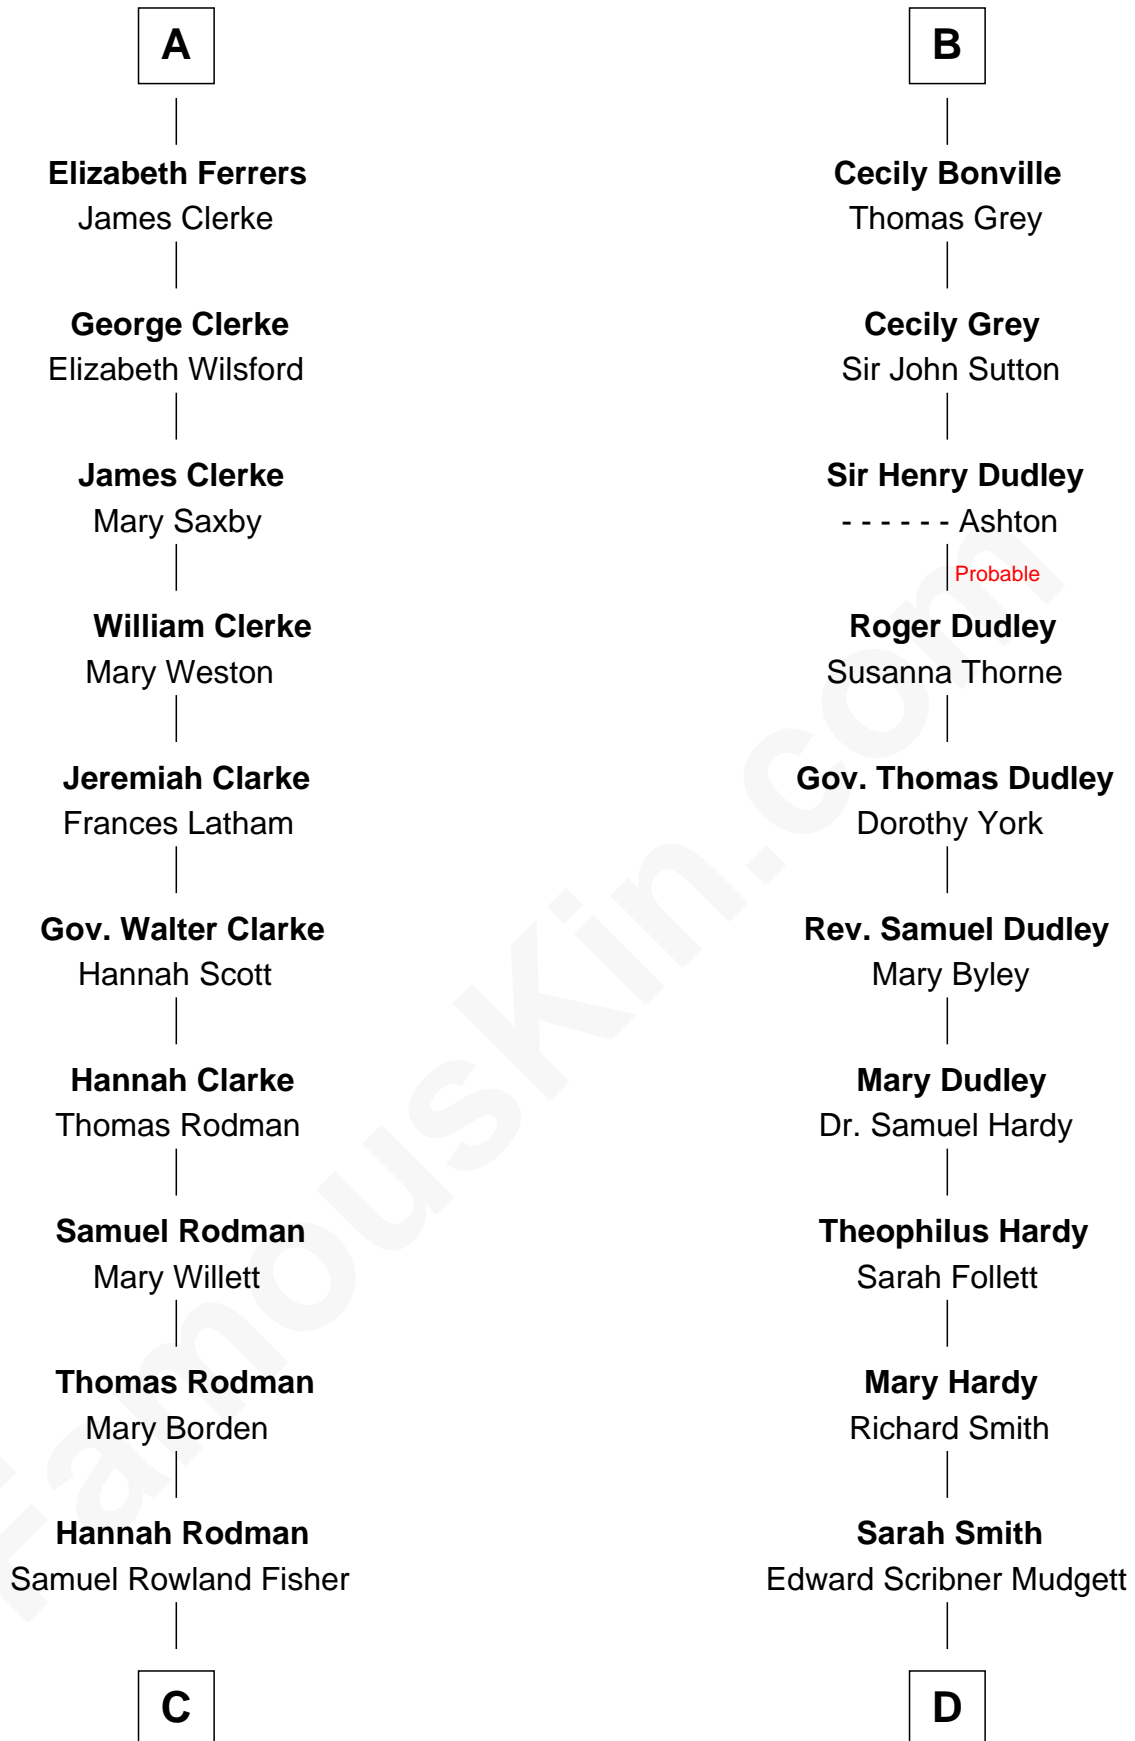

FamousKin.com

Relationship Chart of

Joseph Wharton

Founder of the Wharton School of Business

18th cousin 2 times removed of

Dr. H. H. Holmes

Serial Killer aka "Devil in the White City"

Sir Robert de Ros

Isabel de Aubeney

C

Deborah Fisher
William Wharton

Joseph Wharton

Founder, Wharton School of Business

D

Samuel Mudgett
Mary Morrill

Scribner Mudgett

Nancy Prescott

Levi Horton Mudgett

Theodate Page Price

Dr. H. H. Holmes

Serial Killer Dr. H. H. Holmes

FamousKin.com