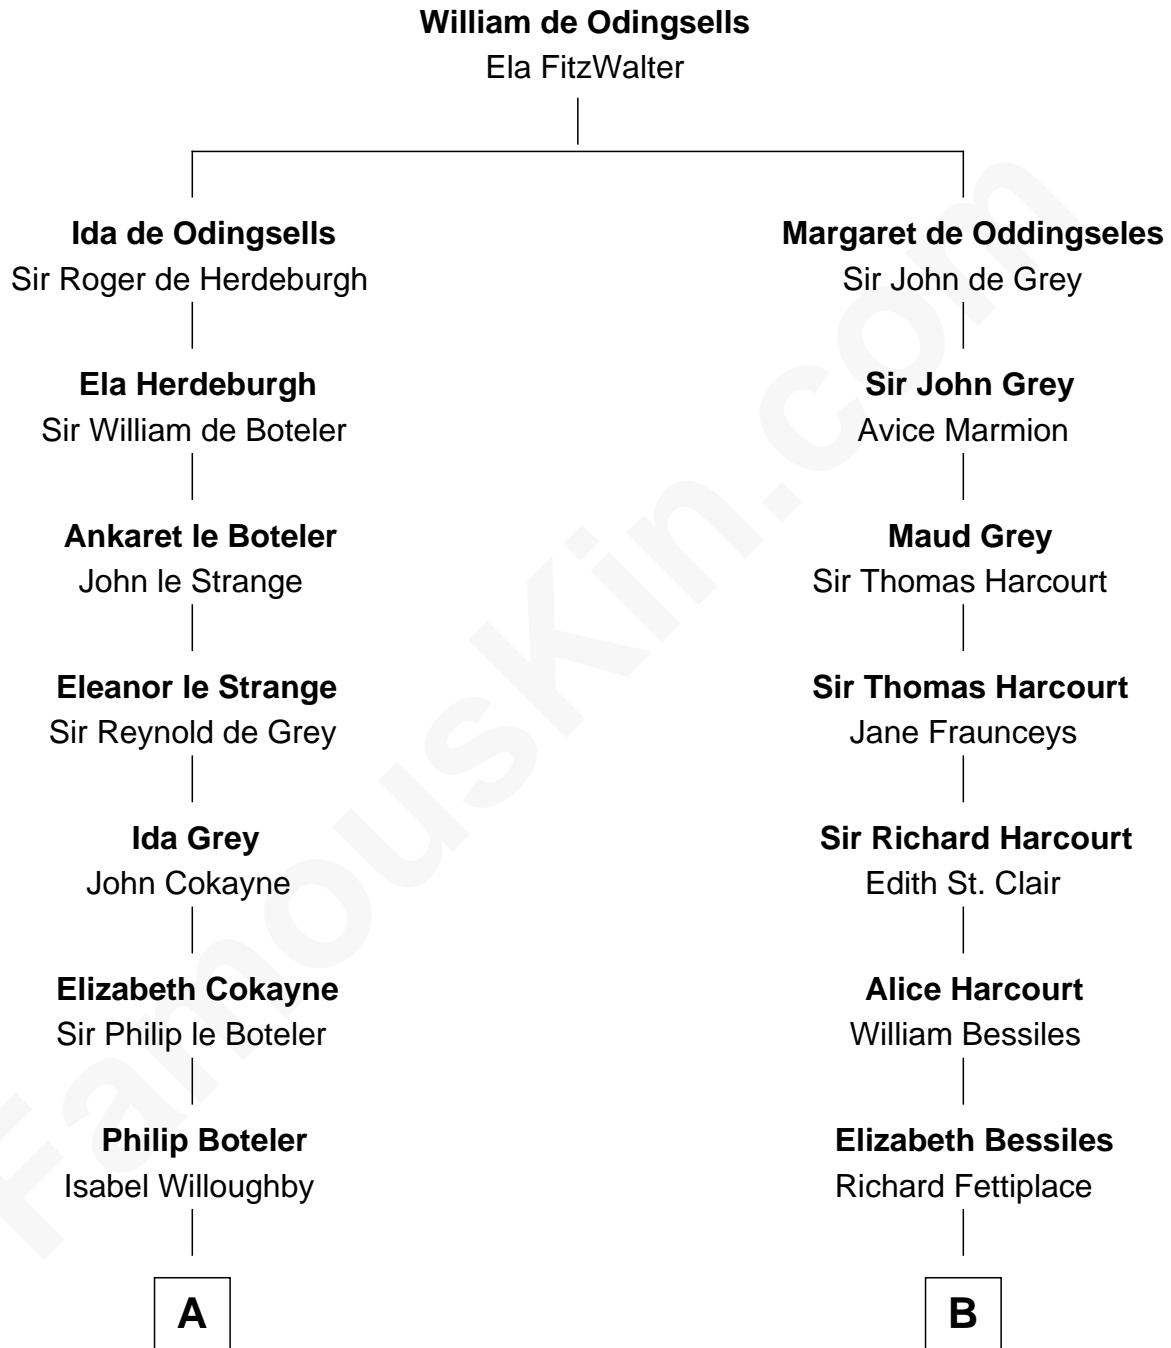

## Relationship Chart of

### Joseph Wharton

*Founder of the Wharton School of Business*

19th cousin 1 time removed of

### Dr. H. H. Holmes

*Serial Killer aka "Devil in the White City"*

**C**

**Thomas Rodman**

Mary Borden

**Hannah Rodman**

Samuel Rowland Fisher

**Deborah Fisher**