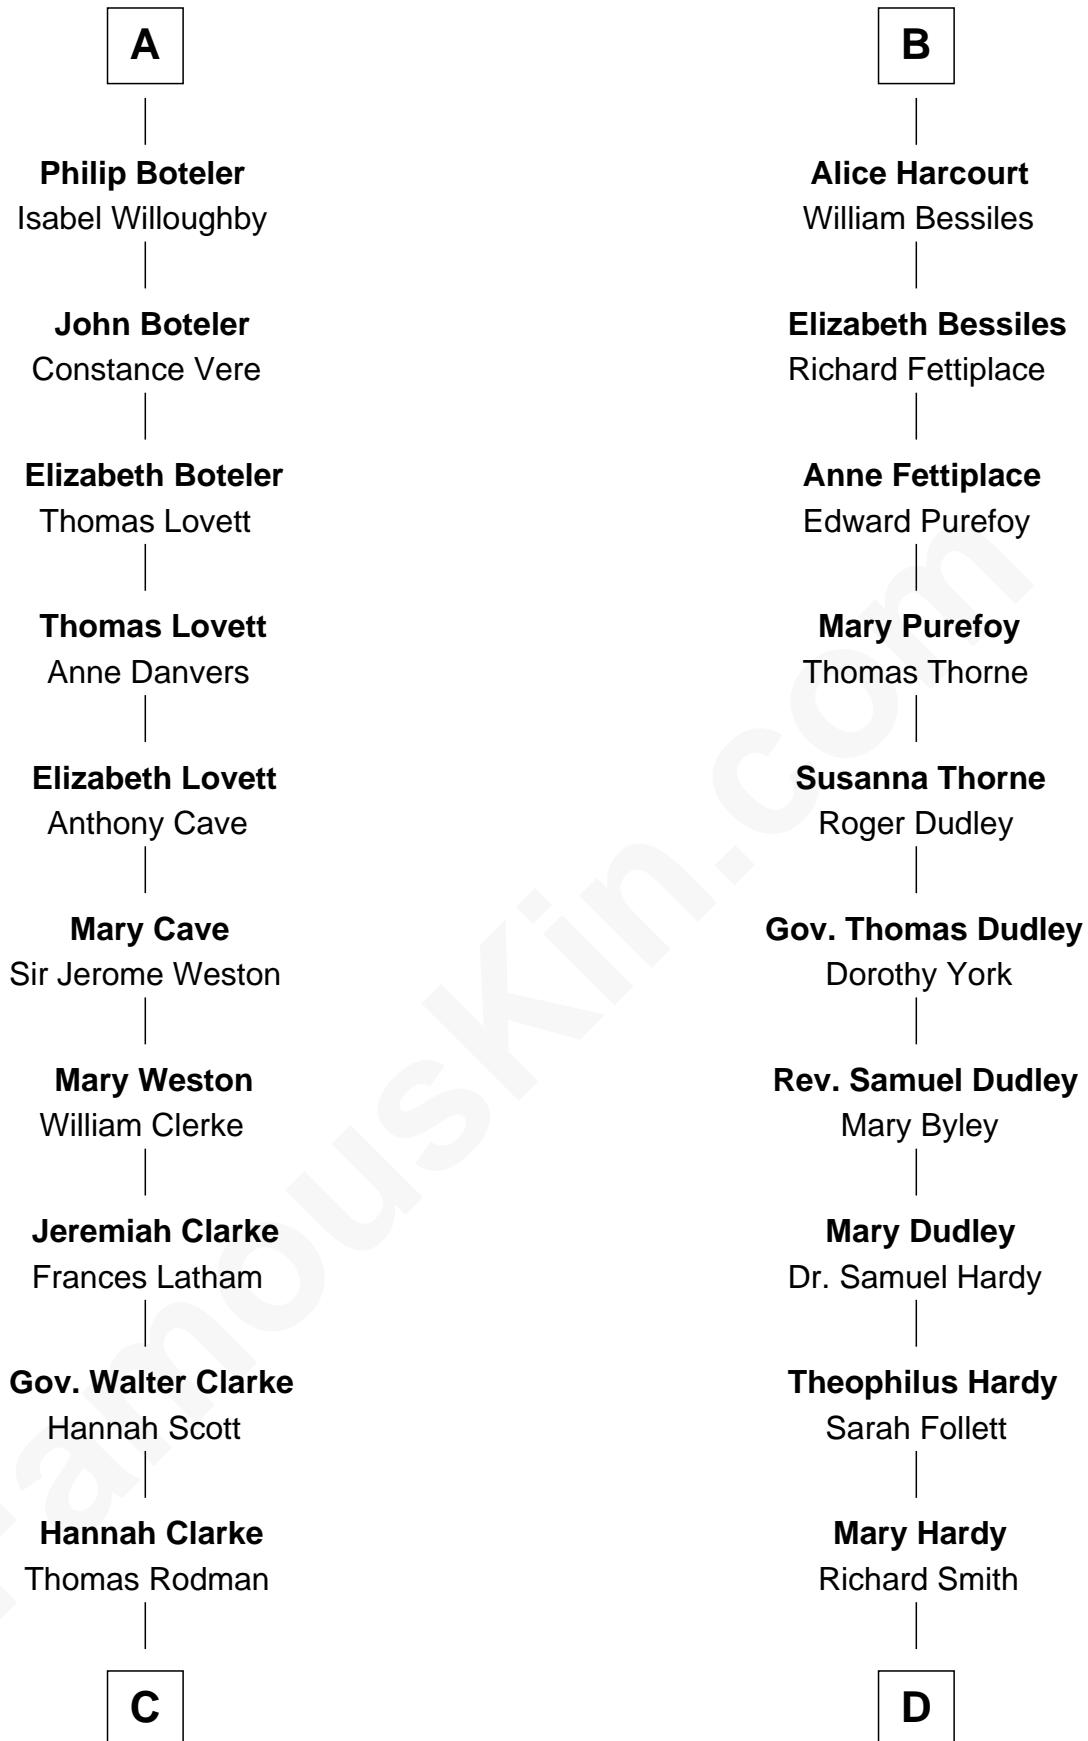

FamousKin.com

Relationship Chart of

Joseph Wharton

Founder of the Wharton School of Business

21st cousin of

Dr. H. H. Holmes

Serial Killer aka "Devil in the White City"

Sir William de Hastings

Hillary de Hastings

Sir William de Harcourt

Sir Richard de Harcourt

Margaret Beke

Sir John de Harcourt

Eleanor la Zouche

Sir William de Harcourt

Joan de Grey

Sir Thomas Harcourt

Maud Grey

Sir Thomas Harcourt

Jane Fraunceys

Sir Richard Harcourt

Edith St. Clair

B

C

Samuel Rodman

Mary Willett

Thomas Rodman

Mary Borden

Hannah Rodman

Samuel Rowland Fisher

Deborah Fisher

William Wharton