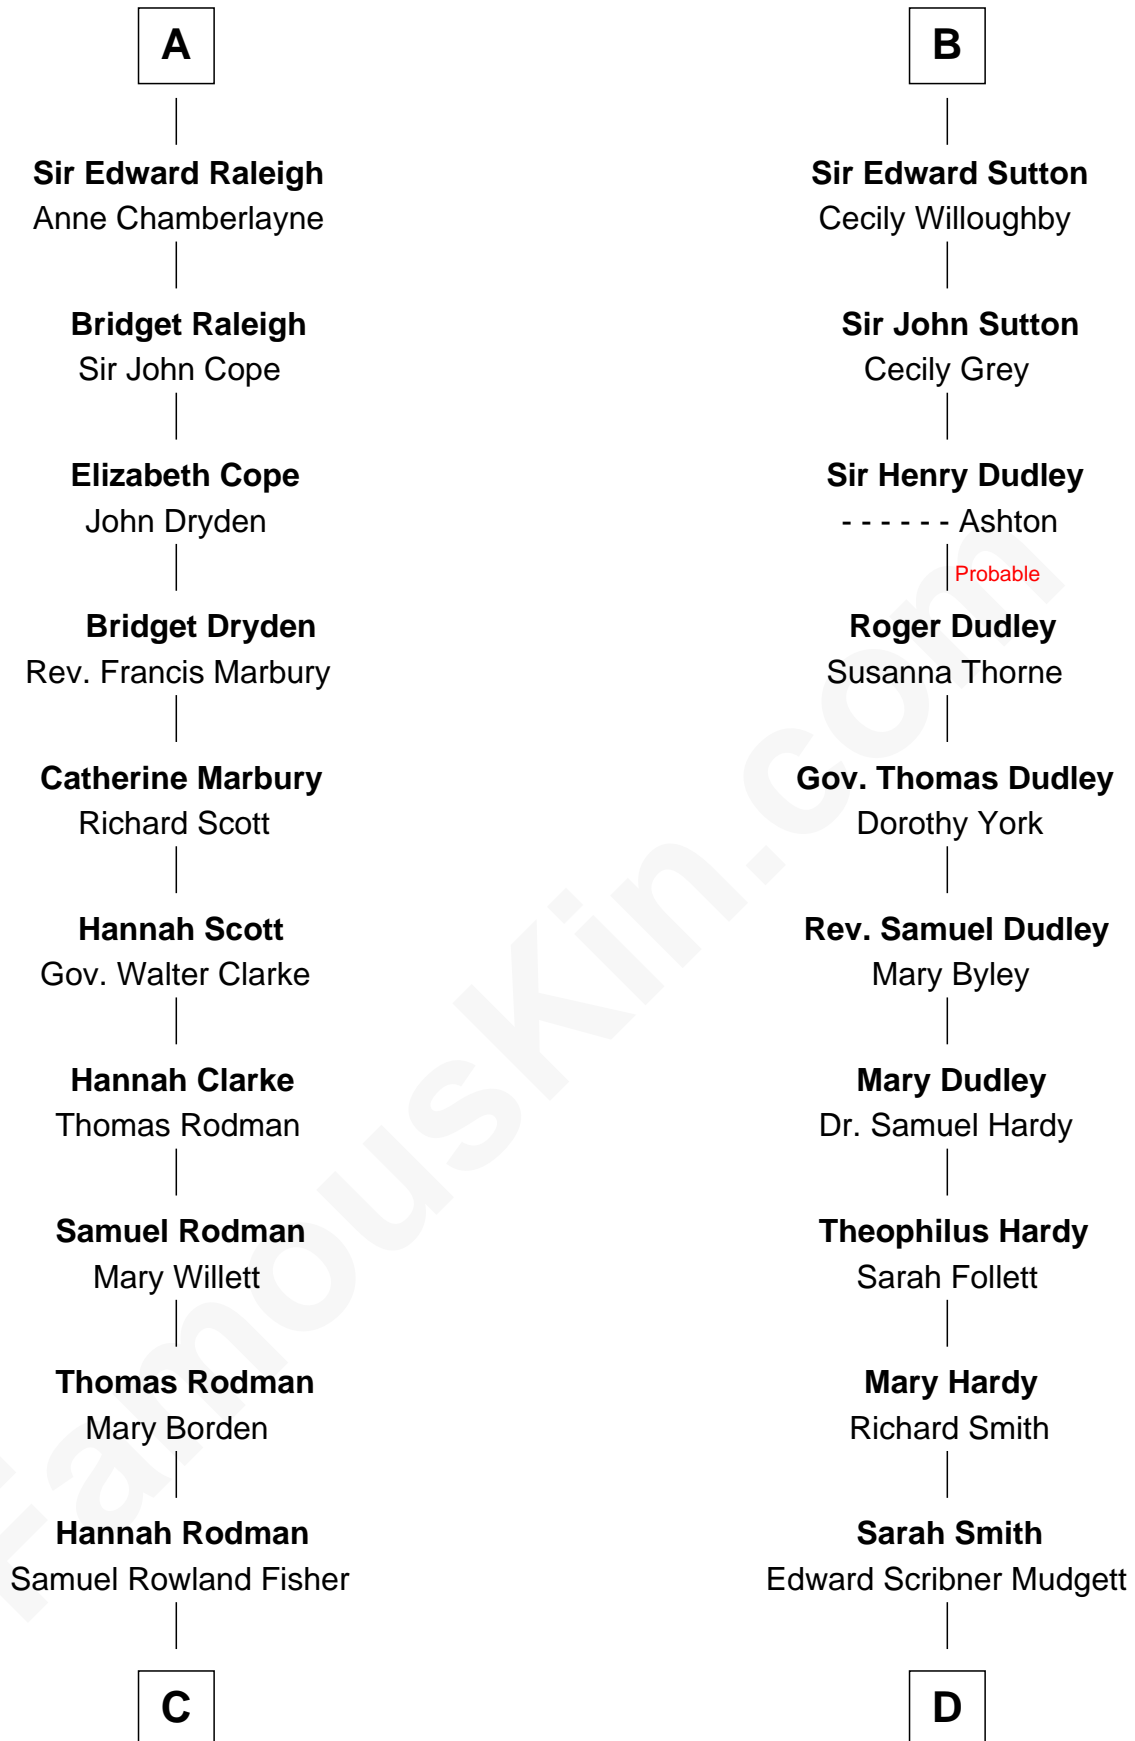

FamousKin.com

Relationship Chart of

Joseph Wharton

Founder of the Wharton School of Business

18th cousin 2 times removed of

Dr. H. H. Holmes

Serial Killer aka "Devil in the White City"

Sir Hugh le Despencer
Isabella de Beauchamp

Hugh le Despencer
Eleanor de Clare

Sir Edward le Despencer
Anne de Ferrers

Edward Despencer
Elizabeth Burghersh

Margaret Despencer
Robert de Ferrers

Phillippa Ferrers
Sir Thomas Greene

Elizabeth Greene
William Raleigh

Sir Edward Raleigh
Margaret Verney

A

Sir Philip le Despencer
Margaret de Goushill

Sir Philip le Despencer
Joan de Cobham

Sir Philip le Despencer
Elizabeth - - - - -

Alice le Despenser
Sir John Sutton

Sir John Sutton
Constance Blount

Sir John Sutton
Elizabeth Berkeley

Sir Edmund Sutton
Joyce Tiptoft

B

C

Deborah Fisher
William Wharton

Joseph Wharton

Founder, Wharton School of Business

D