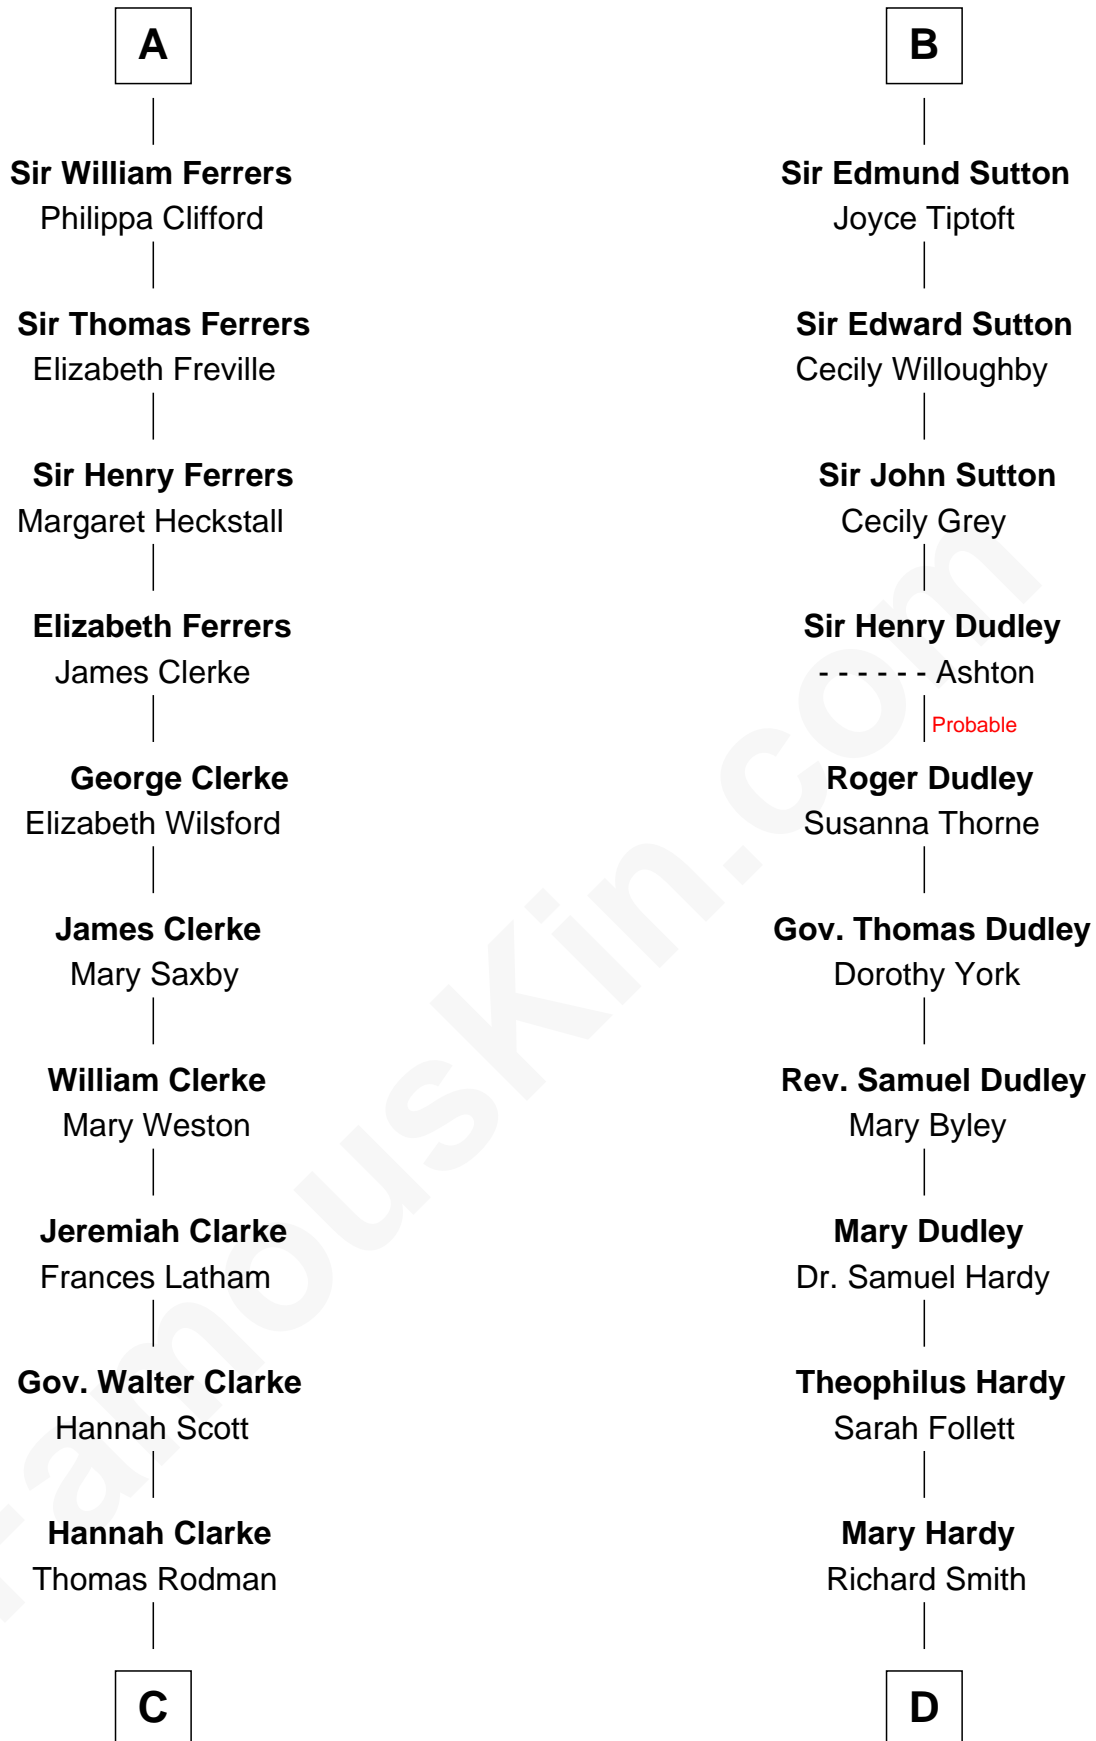

FamousKin.com

Relationship Chart of

Joseph Wharton

Founder of the Wharton School of Business

21st cousin of

Dr. H. H. Holmes

Serial Killer aka "Devil in the White City"

Reginald de Braiose

C

Samuel Rodman

Mary Willett

Thomas Rodman

Mary Borden

Hannah Rodman

Samuel Rowland Fisher

Deborah Fisher

William Wharton

Joseph Wharton

Founder, Wharton School of Business

D

Sarah Smith

Edward Scribner Mudgett

Samuel Mudgett

Mary Morrill

Scribner Mudgett

Nancy Prescott

Levi Horton Mudgett

Theodate Page Price

Dr. H. H. Holmes

Serial Killer Dr. H. H. Holmes