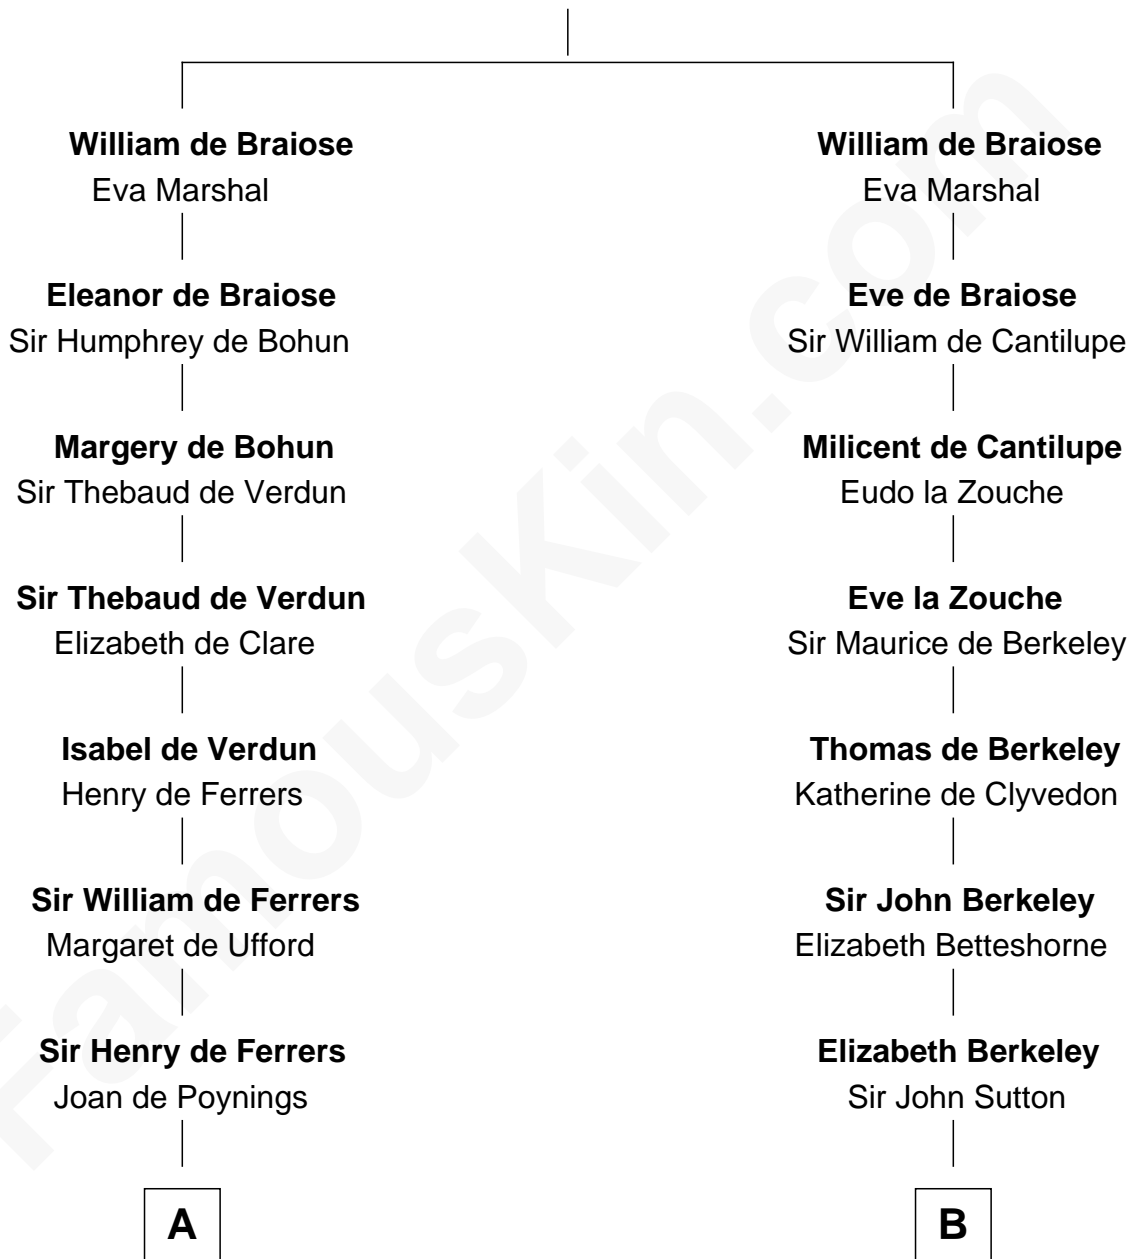

FamousKin.com

Relationship Chart of

Joseph Wharton

Founder of the Wharton School of Business

21st cousin of

Dr. H. H. Holmes

Serial Killer aka "Devil in the White City"

Reginald de Braiose

C

Samuel Rodman

Mary Willett

Thomas Rodman

Mary Borden

Hannah Rodman

Samuel Rowland Fisher

Deborah Fisher

Scribner Mudgett

Nancy Prescott

Levi Horton Mudgett

Theodate Page Price

Dr. H. H. Holmes

Serial Killer Dr. H. H. Holmes