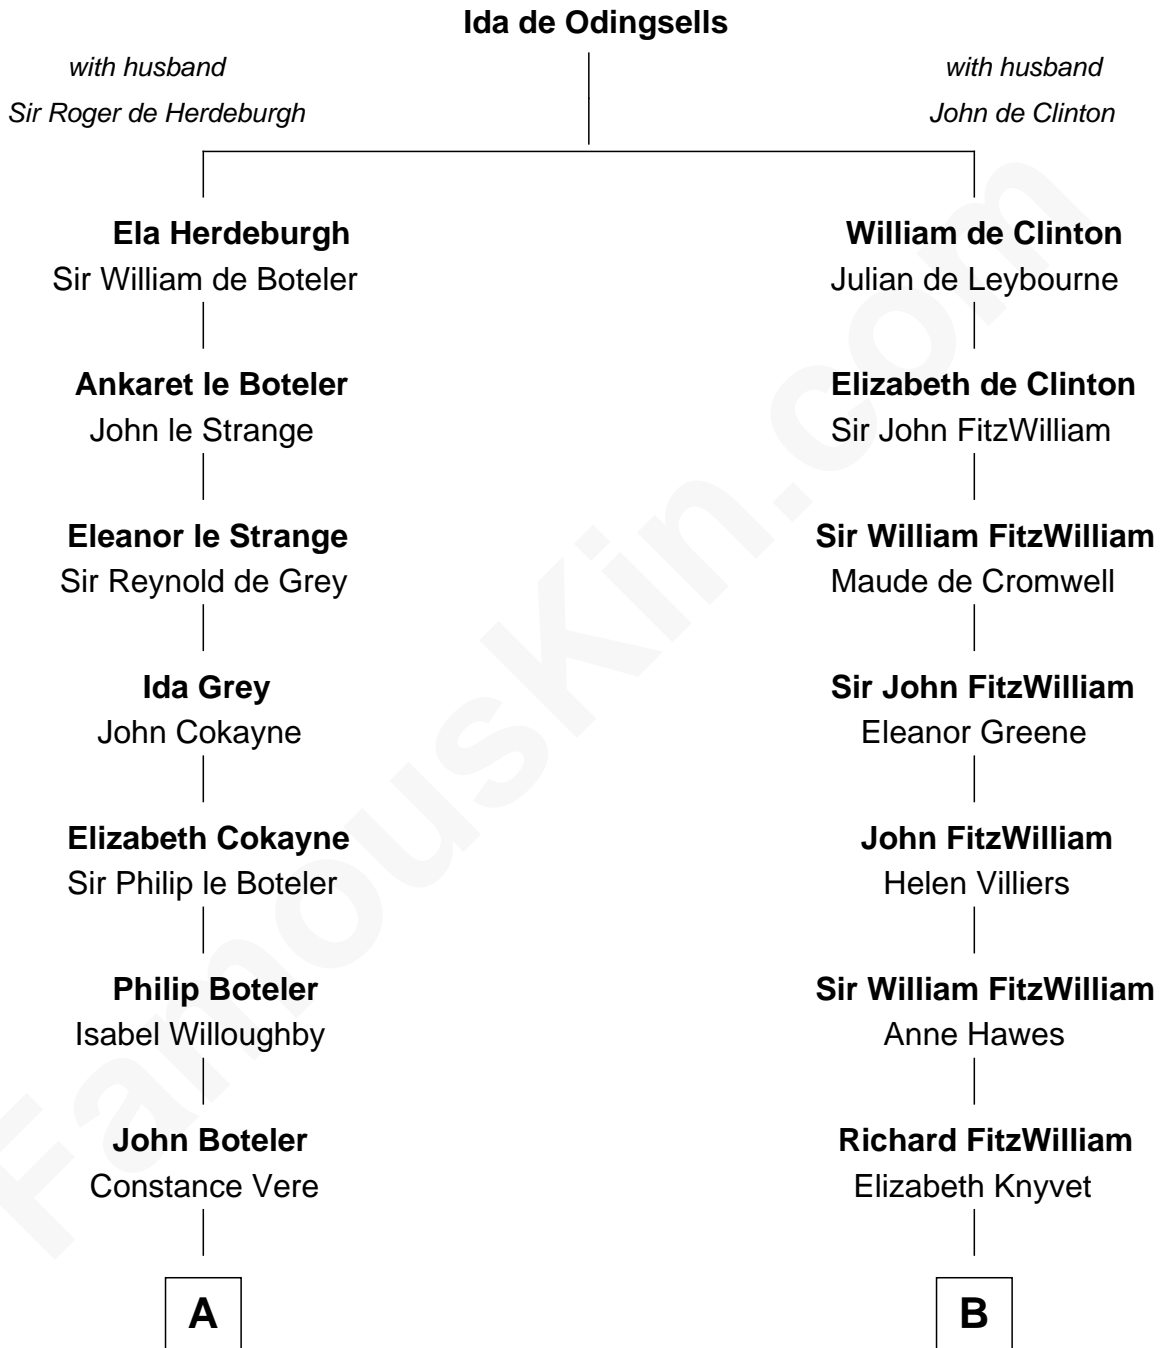

FamousKin.com

Relationship Chart of

Joseph Wharton

Founder of the Wharton School of Business

18th cousin 1 time removed of

Franklin D. Roosevelt
32nd U.S. President

C

Hannah Rodman
Samuel Rowland Fisher

Deborah Fisher
William Wharton

Joseph Wharton
Founder, Wharton School of Business

D

James Roosevelt
Sara Delano

Franklin D. Roosevelt
32nd U.S. President

FamousKin.com