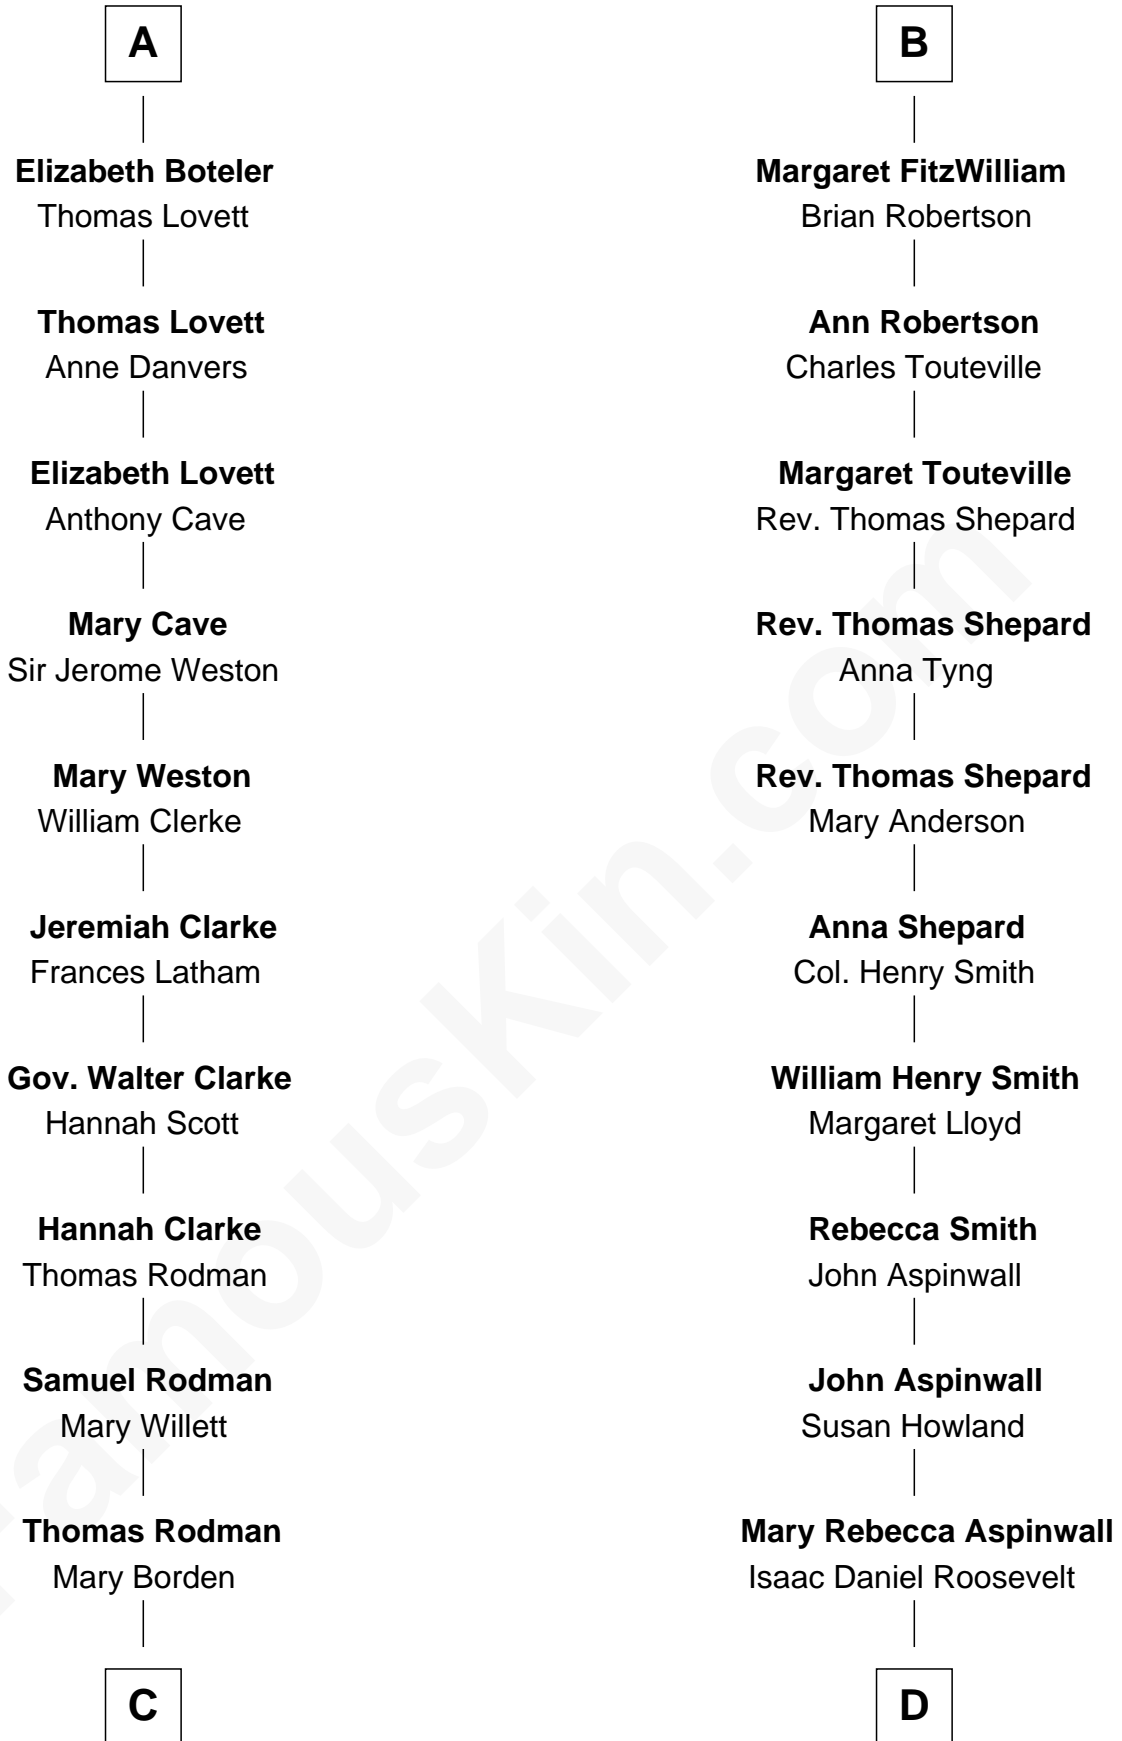

FamousKin.com

Relationship Chart of

Joseph Wharton

Founder of the Wharton School of Business

18th cousin 1 time removed of

Franklin D. Roosevelt
32nd U.S. President

C

Hannah Rodman
Samuel Rowland Fisher

Deborah Fisher
William Wharton

Joseph Wharton
Founder, Wharton School of Business

D

James Roosevelt
Sara Delano

Franklin D. Roosevelt
32nd U.S. President

FamousKin.com