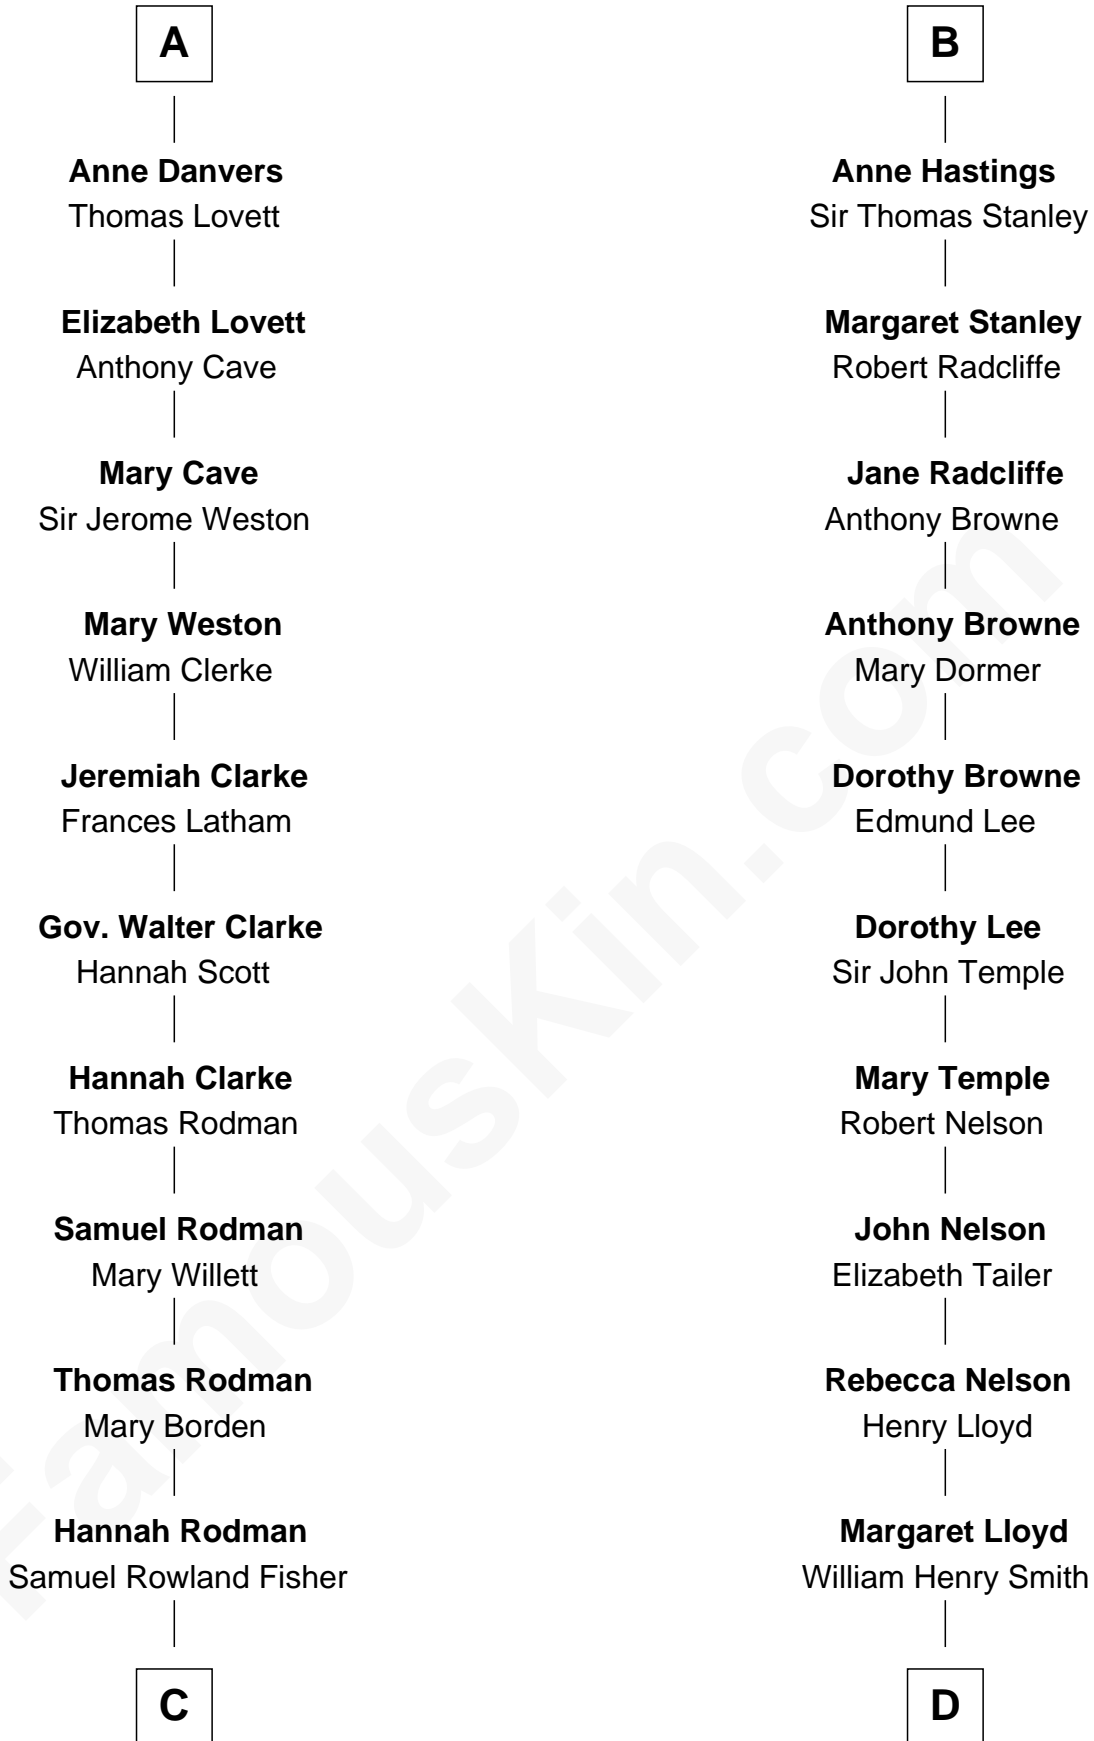

FamousKin.com

Relationship Chart of

Joseph Wharton

Founder of the Wharton School of Business

18th cousin 3 times removed of

Franklin D. Roosevelt

32nd U.S. President

Sir William de Montagu

William de Montagu

Katherine de Grandison

Philippa de Montagu

Sir Roger de Mortimer

Edmund Mortimer

Philippa Plantagenet

Elizabeth Mortimer

Sir Henry Percy

Sir Henry Percy

Eleanor Neville

Anne Percy

Sir Thomas Hungerford

Mary Hungerford

Sir Edward Hastings

B

C

Deborah Fisher
William Wharton

Joseph Wharton

Founder, Wharton School of Business

D

Rebecca Smith
John Aspinwall

John Aspinwall
Susan Howland

Mary Rebecca Aspinwall
Isaac Daniel Roosevelt

James Roosevelt
Sara Delano