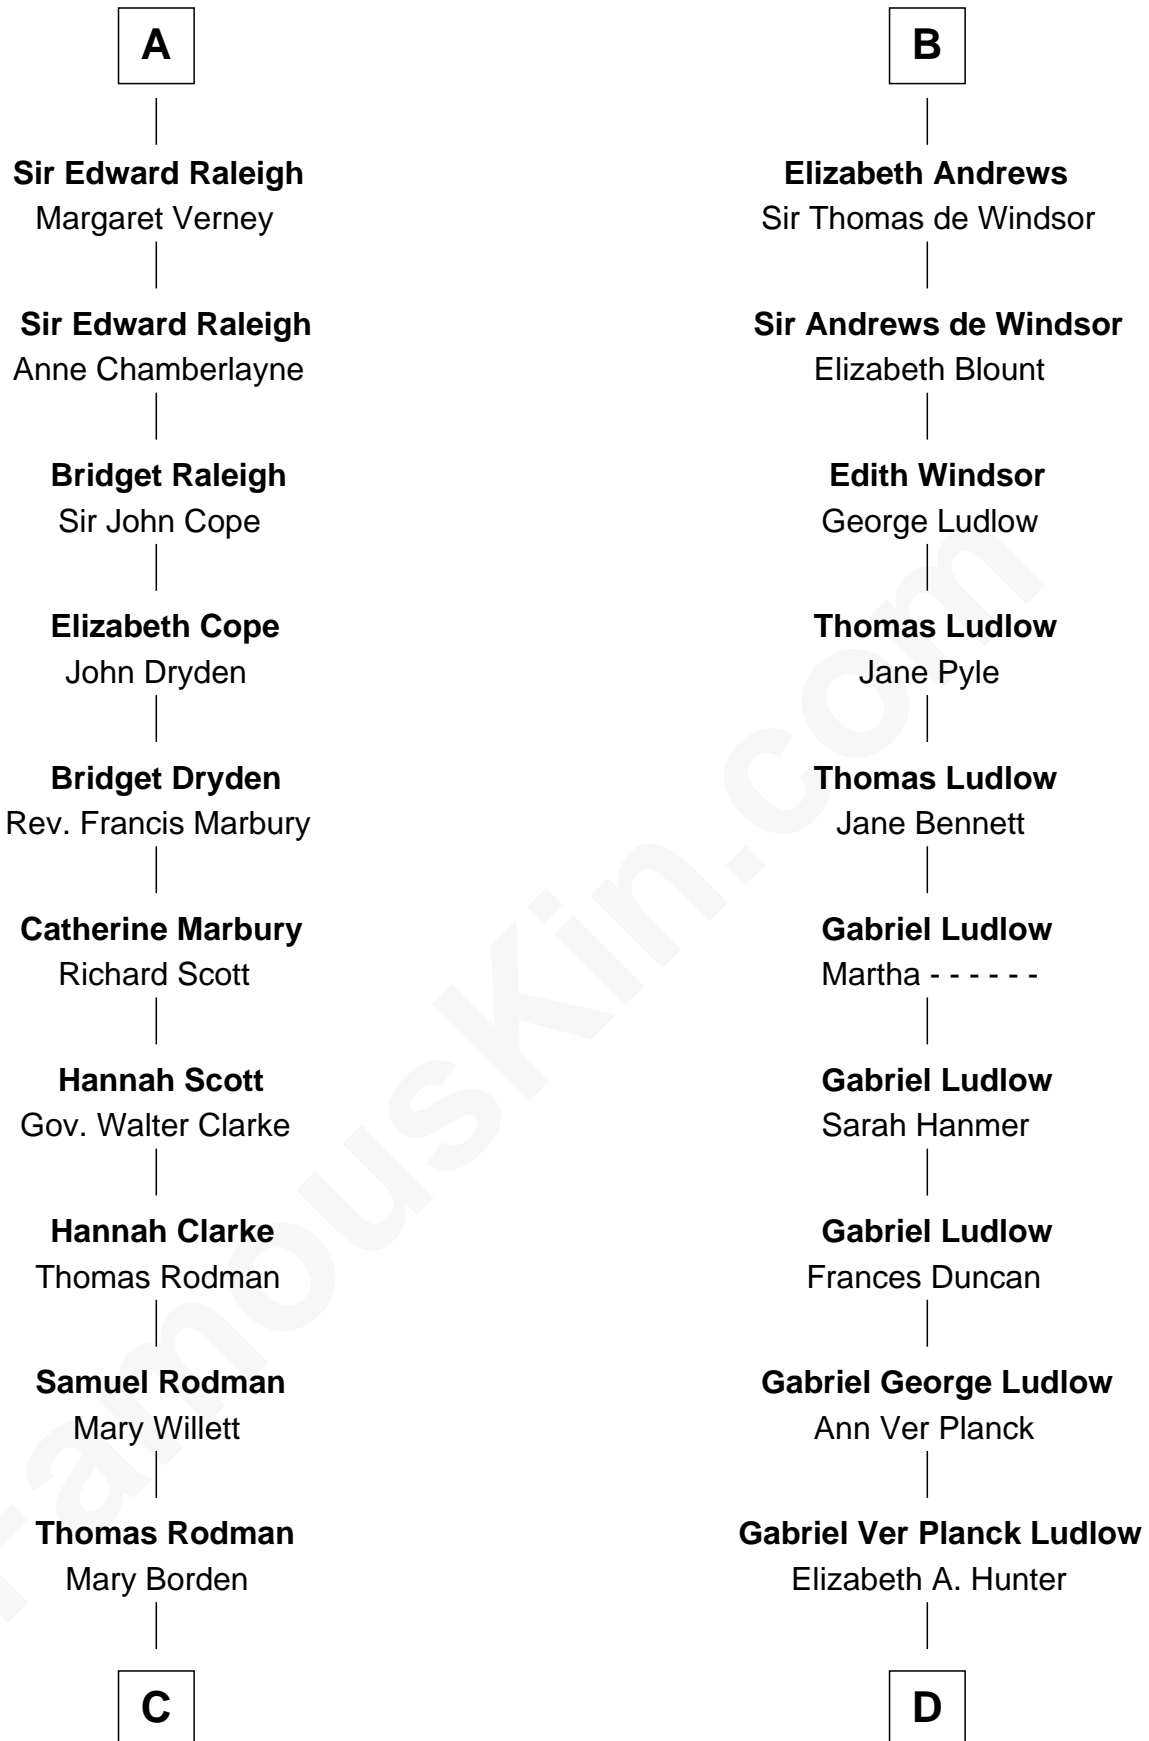

FamousKin.com

Relationship Chart of

Joseph Wharton

Founder of the Wharton School of Business

19th cousin 1 time removed of

Eleanor Roosevelt

First Lady of President Franklin D. Roosevelt

Sir Hugh le Despencer
Aveline Basset

Sir Hugh le Despencer
Isabella de Beauchamp

Hugh le Despencer
Eleanor de Clare

Sir Edward le Despencer
Anne de Ferrers

Edward Despencer
Elizabeth Burghersh

Margaret Despencer
Robert de Ferrers

Phillippa Ferrers
Sir Thomas Greene

Elizabeth Greene
William Raleigh

A

Eleanor le Despencer
Sir Hugh de Courtenay

Sir Hugh de Courtenay
Agnes de St. John

Sir Hugh de Courtenay
Margaret de Bohun

Elizabeth de Courtenay
Sir Andrew Luttrell

Sir Hugh Luttrell
Catherine de Beaumont

Elizabeth Luttrell
John Stratton

Elizabeth Stratton
John Andrews

B

C

Hannah Rodman
Samuel Rowland Fisher

Deborah Fisher
William Wharton

Joseph Wharton
Founder, Wharton School of Business

D