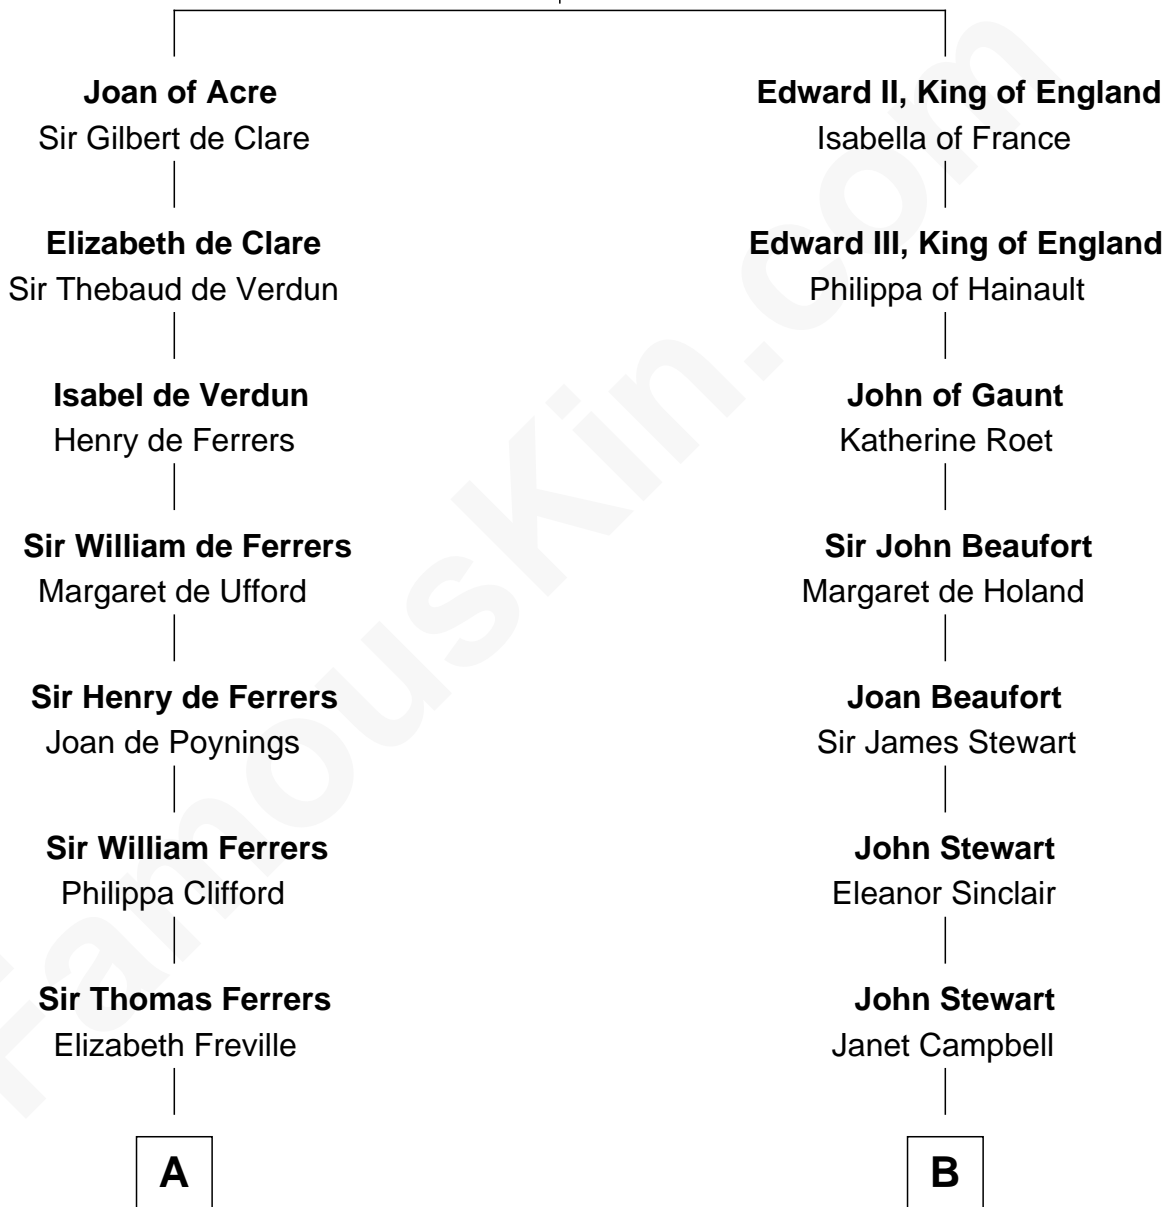

## Relationship Chart of

### Joseph Wharton

*Founder of the Wharton School of Business*

18th cousin 1 time removed of

### Theodore Roosevelt

*26th U.S. President*

**King Edward I**  
Eleanor of Castile

**C**

**Hannah Rodman**  
Samuel Rowland Fisher

**Deborah Fisher**  
William Wharton

**Joseph Wharton**  
*Founder, Wharton School of Business*

**D**

**Martha Bulloch**  
Theodore Roosevelt

**Theodore Roosevelt**  
*26th U.S. President*

FamousKin.com